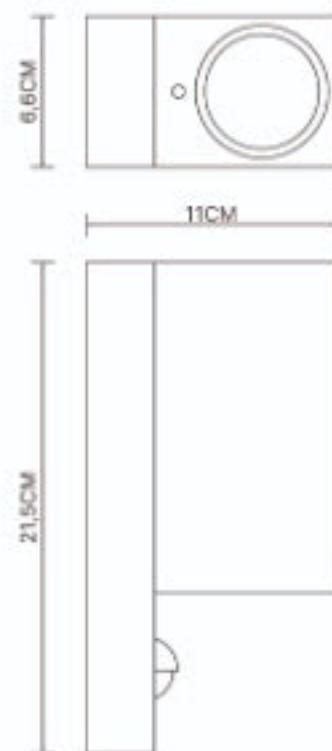

CORINA

1140056

- Black
- 2x GU10 (excl.)
- Max. 35W
- 220-240V~60Hz

www.olucia.com
Made in China

Outdoor

2 YEAR WARRANTY
www.olucia.com/warranty

Olucia

Olucia
Kernreactorstraat 17
3903 LG Veenendaal
The Netherlands