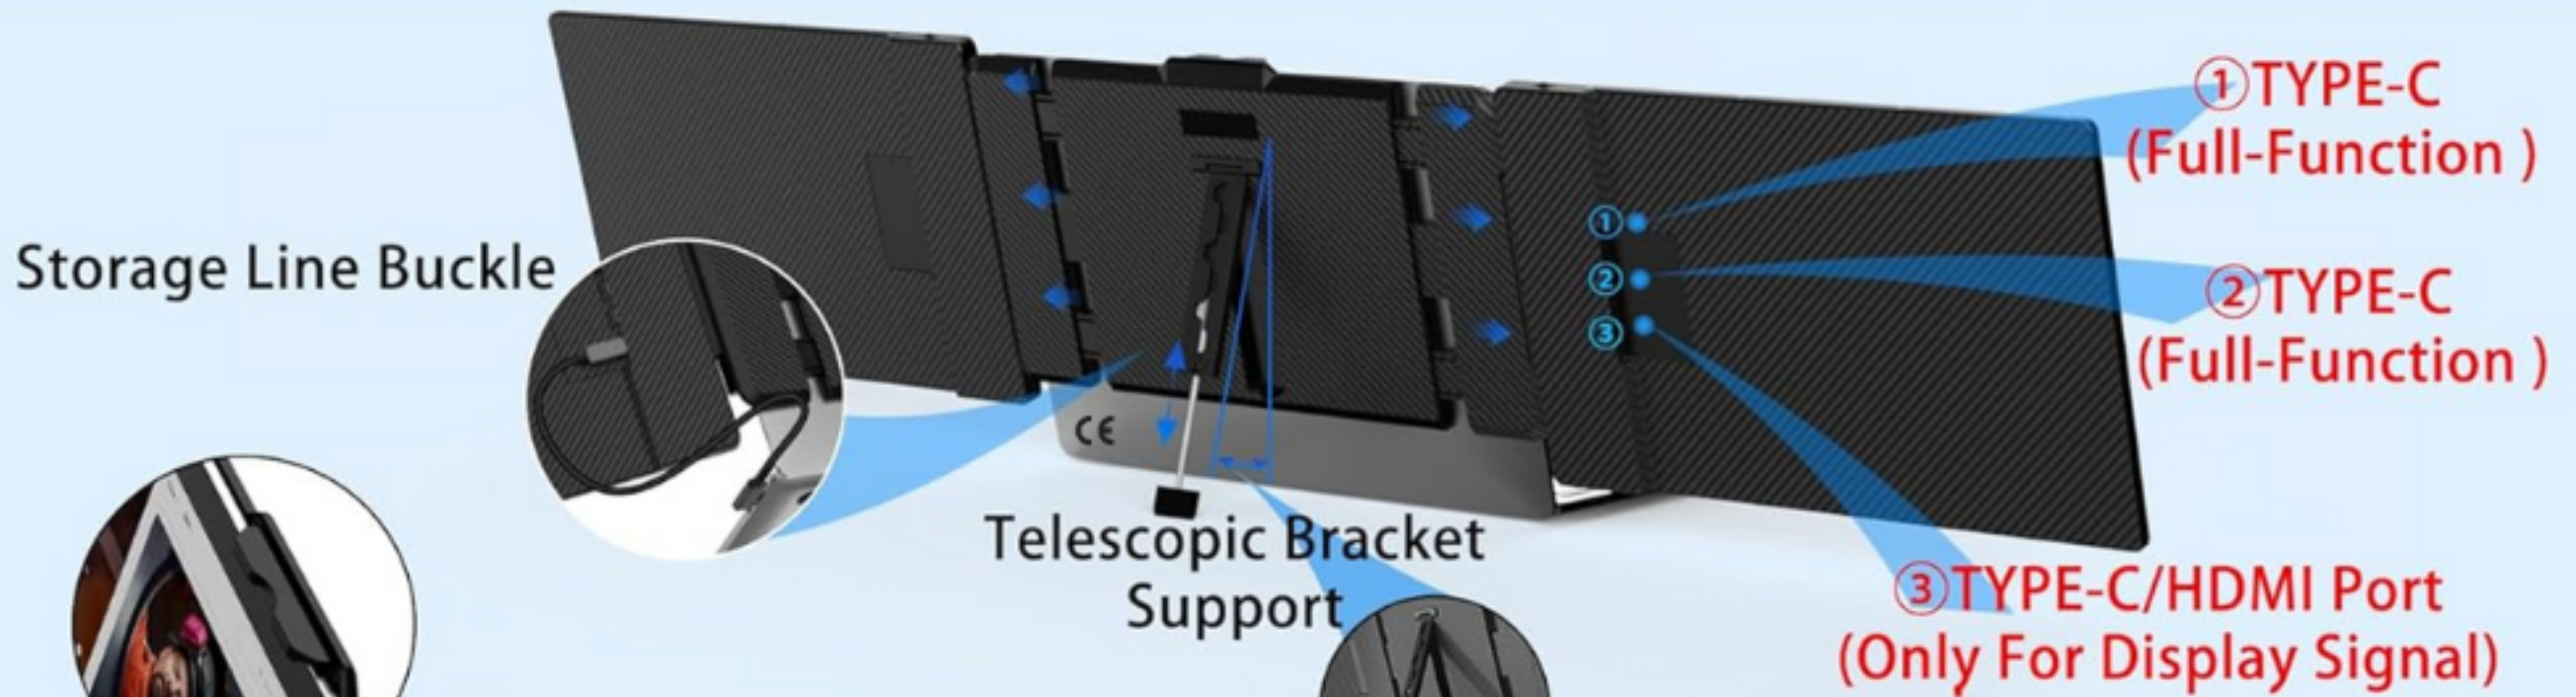

## Compatible With Multiple Devices

Top-Holder

TYPE-C (Full Featured)

TYPE-C (Only For Display Signal For Connecting HDMI Port Of Devices)