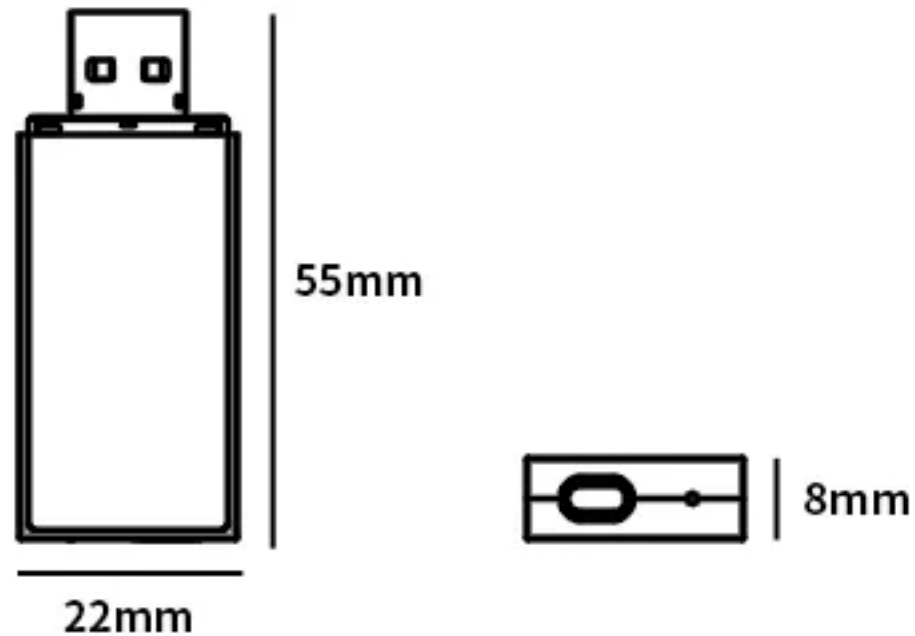

PRODUCT SPECIFICATION

Product Parameter

Product weight: 120g

Body color: Black

Charging input DC voltage: 5V, current: 1A

Built-in battery capacity: 600mA

Sleep current: <80uA

Operating current: 25mA-150mA