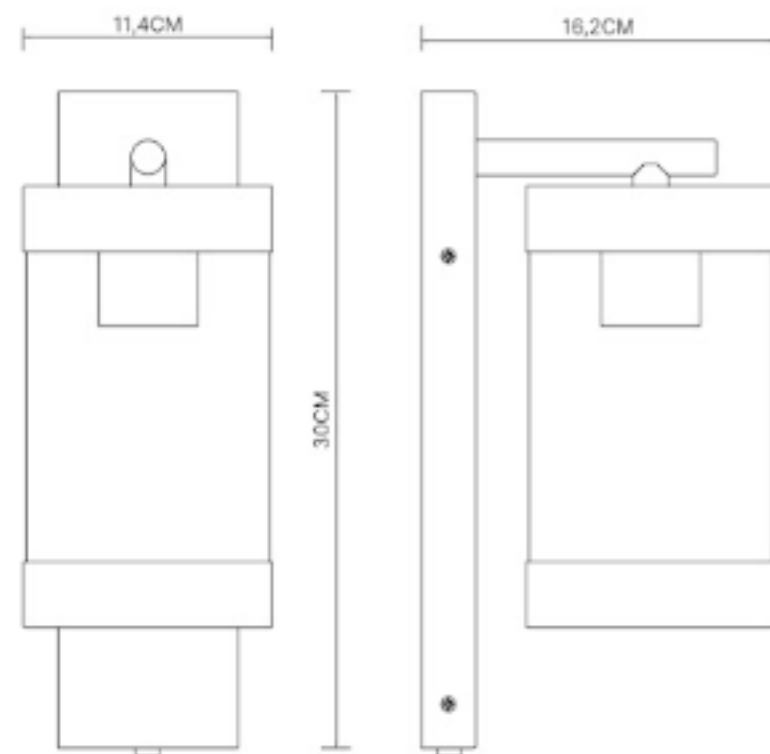

MUSA

1140042

CE

Excluded

IP
44

- Rust
- 1x E27 (excl.)
- Max. 15W
- 220-240V~60Hz

www.olucia.com
Made in China

Outdoor