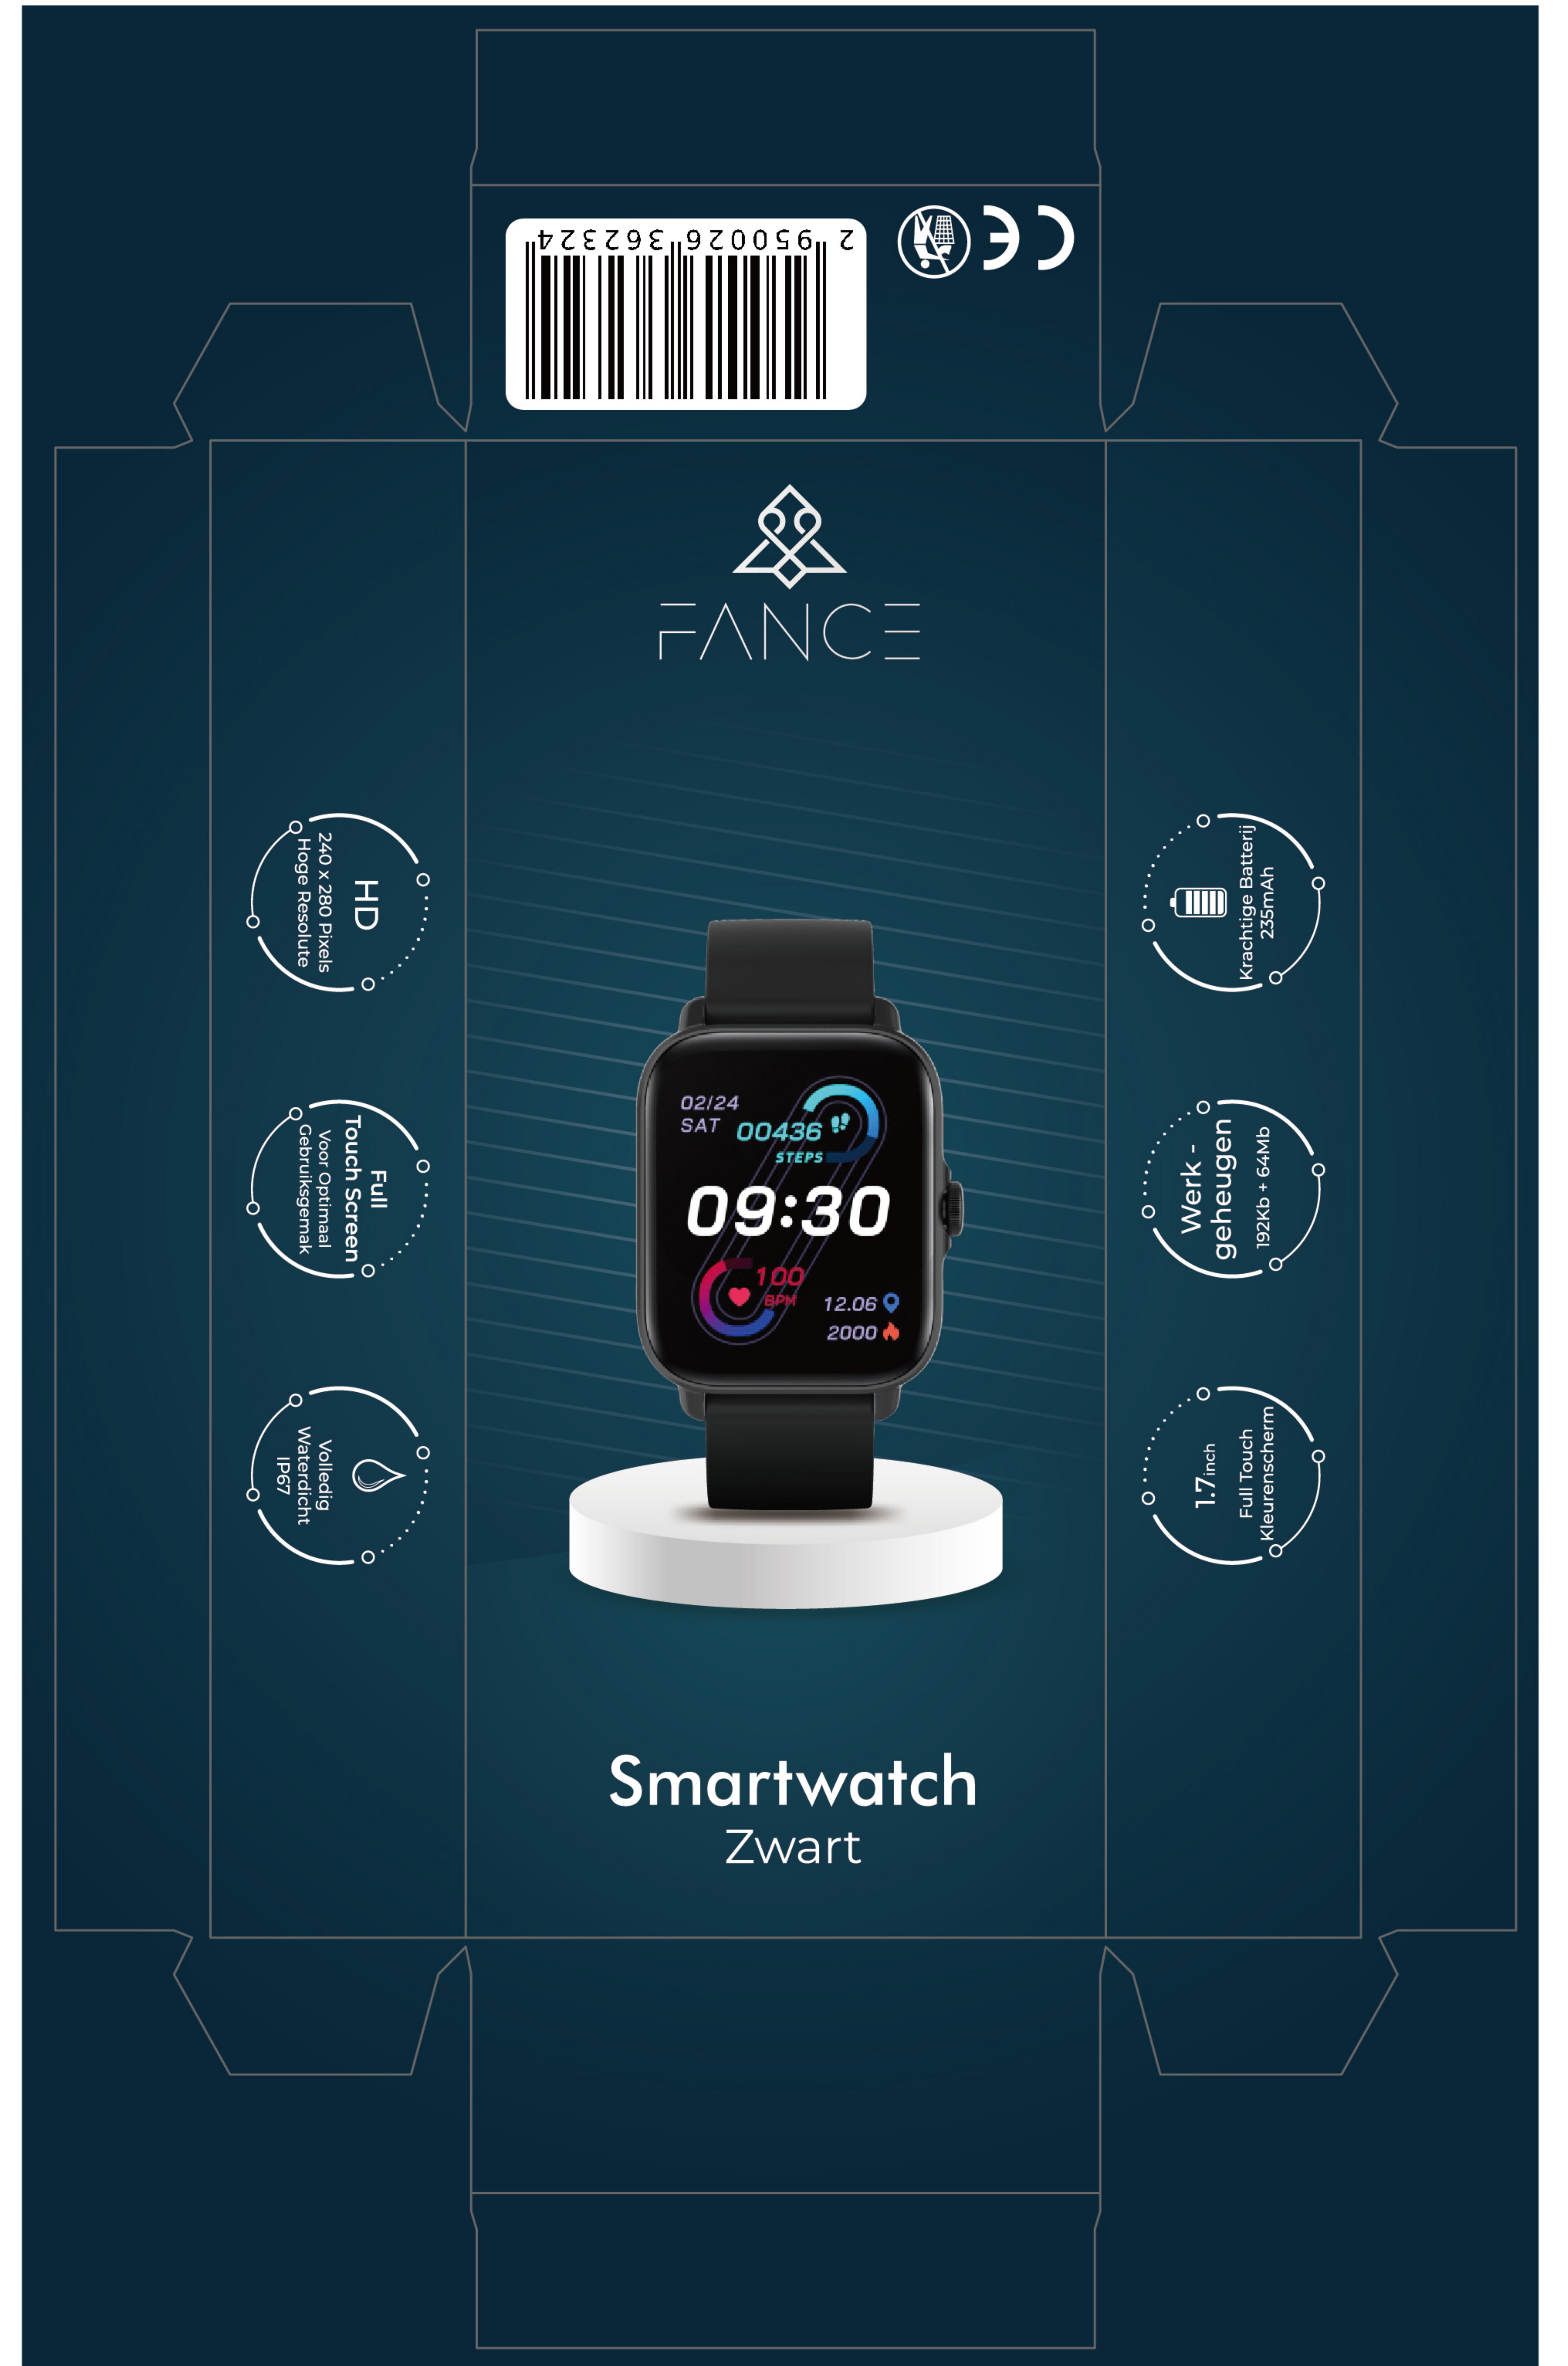

Inside

Outside

红色区域做UV