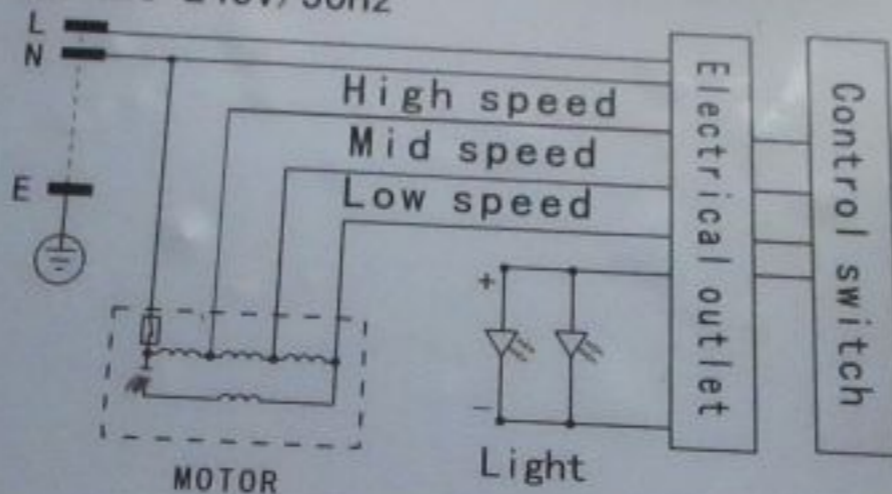

AC 220-240V/50Hz

KLARSTEIN

CHAL-TEC GmbH
Wallstraße 16,
10179 Berlin, Germany
WEEE-Nr.: DE 46906833

Importer for Great Britain:
Berlin Brands Group UK Ltd
PO Box 1145
Oxford, OX1 9UW
United Kingdom

Item-Nr.: 10031905

Description: Cooker hood

Specifications:

Voltage/Frequency: 220-240v /50Hz

Power: 193W