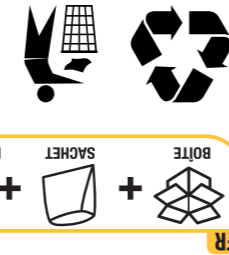

**Multifunktionale
Küchenmaschine**

Multifunctional food processor
Robot multifonctions

SEVERIN
Friends for Life

**Ease your daily
kitchen work.**

severin.com