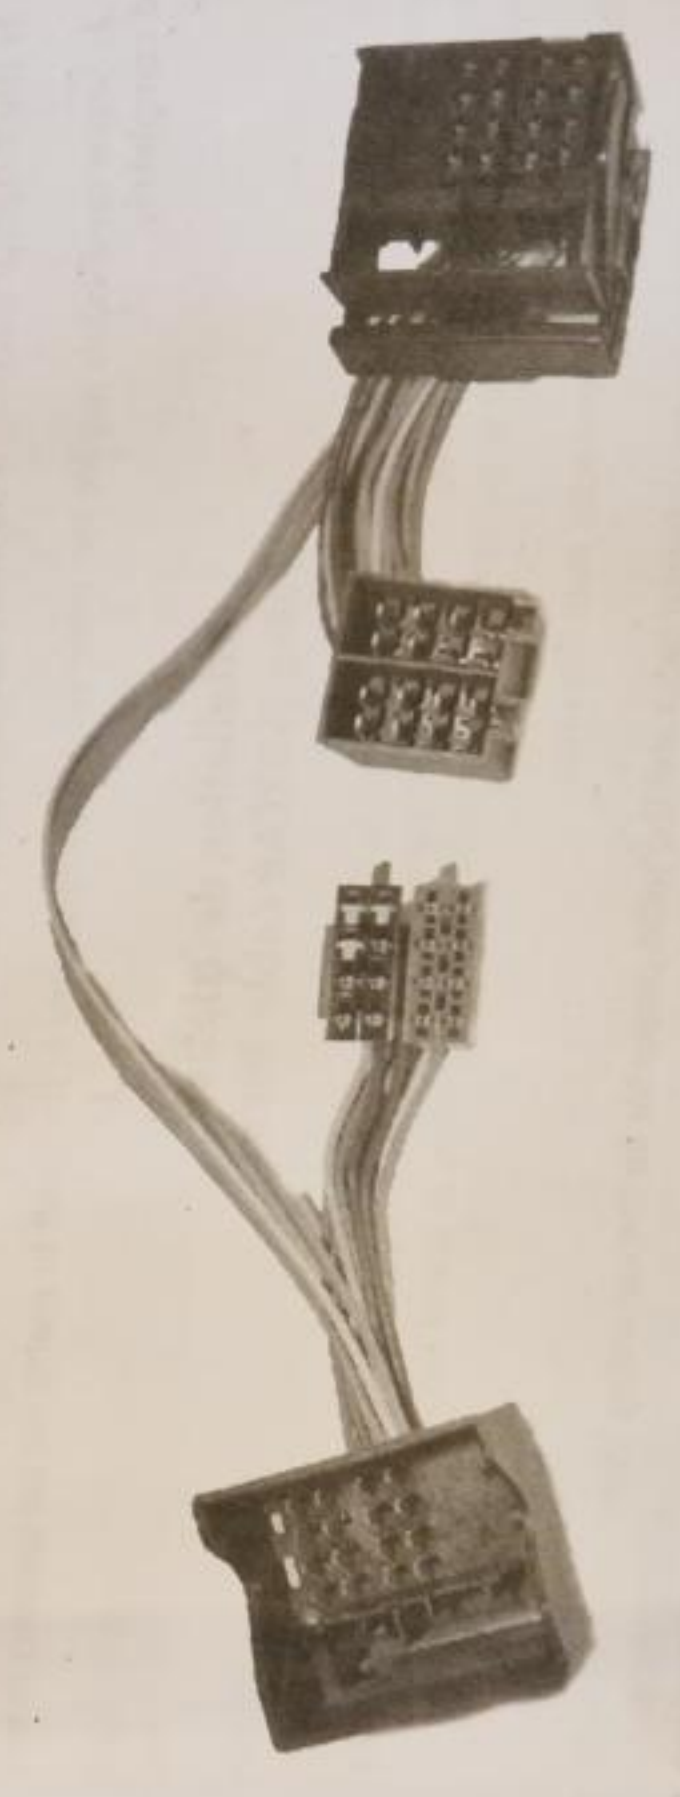

86942 ISO2CAR mute-adapter  
VW Delta Radios 40 pin  
Fully populated version

5 705932 869422

# ISO2CAR • muteadapters

UK/US/DE/DK

Installation instruction

Montageanleitung

Montagevejledning

Fakra ISO2CAR muteadapter 86xxx

Made in Denmark by  
Kram Telecom A/S

ML802-V03