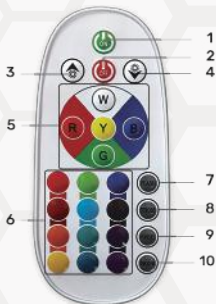

Operation Instructions

- Press the switch at the bottom of the speaker. The LED lamp will turn on. A prompt tone (do-do-do-do sound) will sound, which means Bluetooth is ready to pair.
- Go to the Bluetooth settings of your smartphone and search for the device. Another prompt tone (di-do sound) will sound when the speaker is connected.
- Press the switch at the bottom of the speaker again to turn off the lamp and disable Bluetooth.
- Recharge the battery with the USB cable when a low battery warning is given (do-do-do sound). The audio volume and lamp brightness will be weaker when the battery is low.

Remote Control

1. On
2. Off
3. Increase light intensity
4. Decrease light intensity
5. RGBW color
6. Mix colors
7. Flash
8. Strobe
9. Fading effect
10. Smooth effect

Battery Indicator

Battery full: Green light