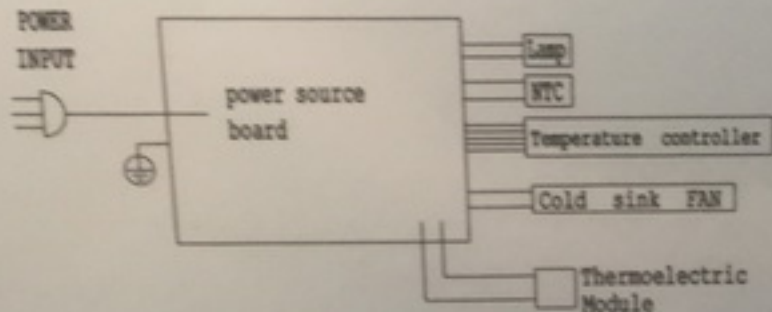

# Thermoelectric Cooler

Model: WK-41A

Volume: 38L

Climate class: N

Voltage: 100-240V~ 50/60Hz

Rated power: 55W

Coolant: R600a/25g

Foaming gas: cyclopentane