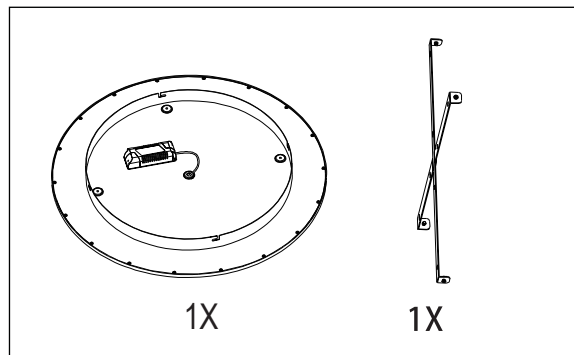

EGLO LED panel light

Art.-Nr.: 97503 97961
79333 33342

A

B

C

Driver Installation (Fig.1)

D

E