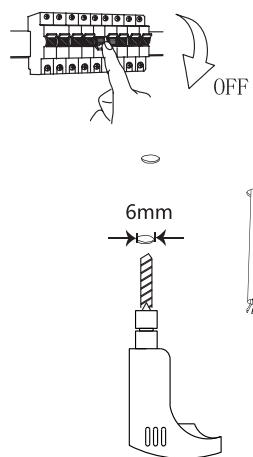

EGLO LED panel light

Art.-Nr.: 97503 97961
79333 33342

A

B

C

Driver Installation (Fig.1)

D

E