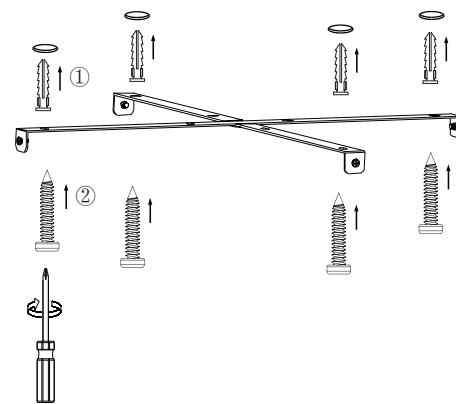

EGLO LED panel light

Art.-Nr.: 97503 97961
79333 33342

A

B

C

Driver Installation (Fig.1)

D

E