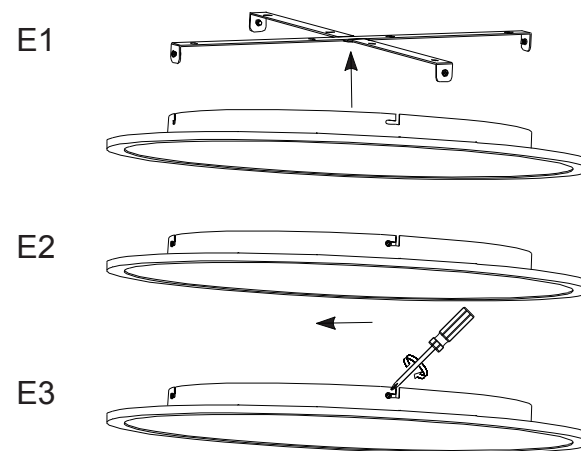

EGLO LED panel light

Art.-Nr.: 97503 97961
79333 33342

A

B

C

Driver Installation (Fig.1)

D

E