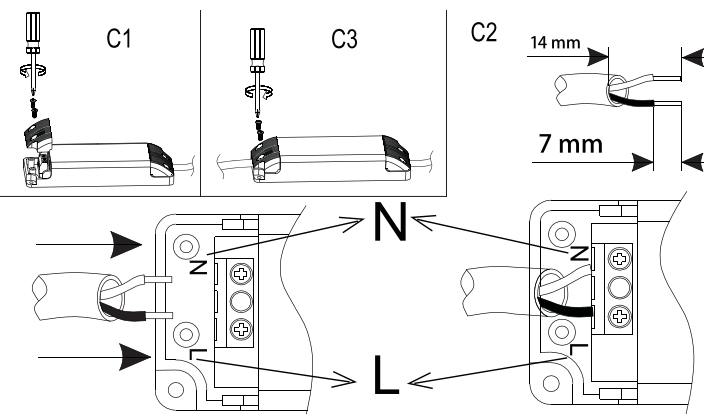

EGLO LED panel light

Art.-Nr.: 97503 97961
79333 33342

A

B

C

Driver Installation (Fig.1)

D

E