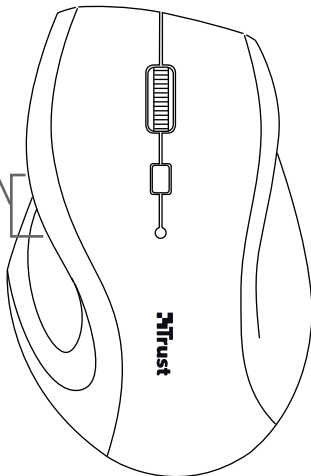

Quick Installation Guide

Sura Wireless Mouse

1

2

3

800 dpi 
1600 dpi 

4

Frequently asked questions