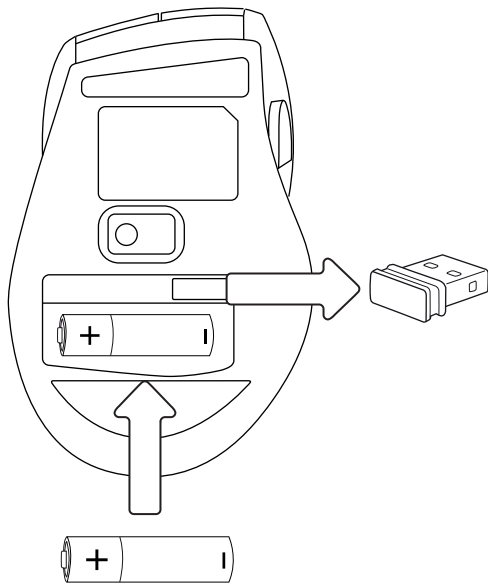

Quick Installation Guide

Sura Wireless Mouse

1

2

3

800 dpi 
1600 dpi 

4

Frequently asked questions