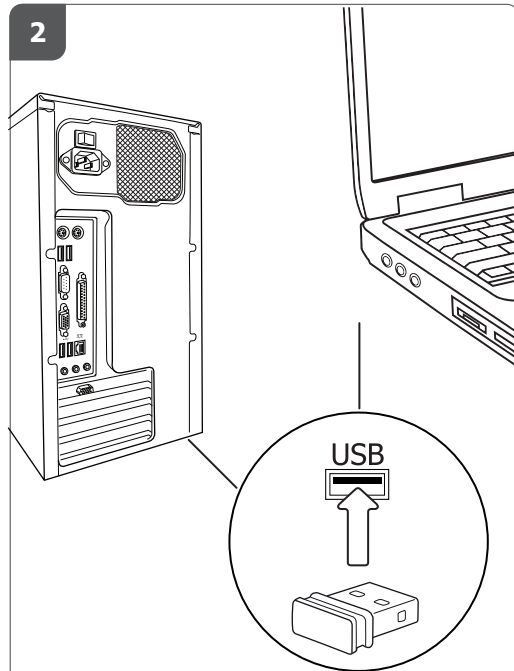

Quick Installation Guide

Sura Wireless Mouse

1

2

3

800 dpi 
1600 dpi 

4

Frequently asked questions