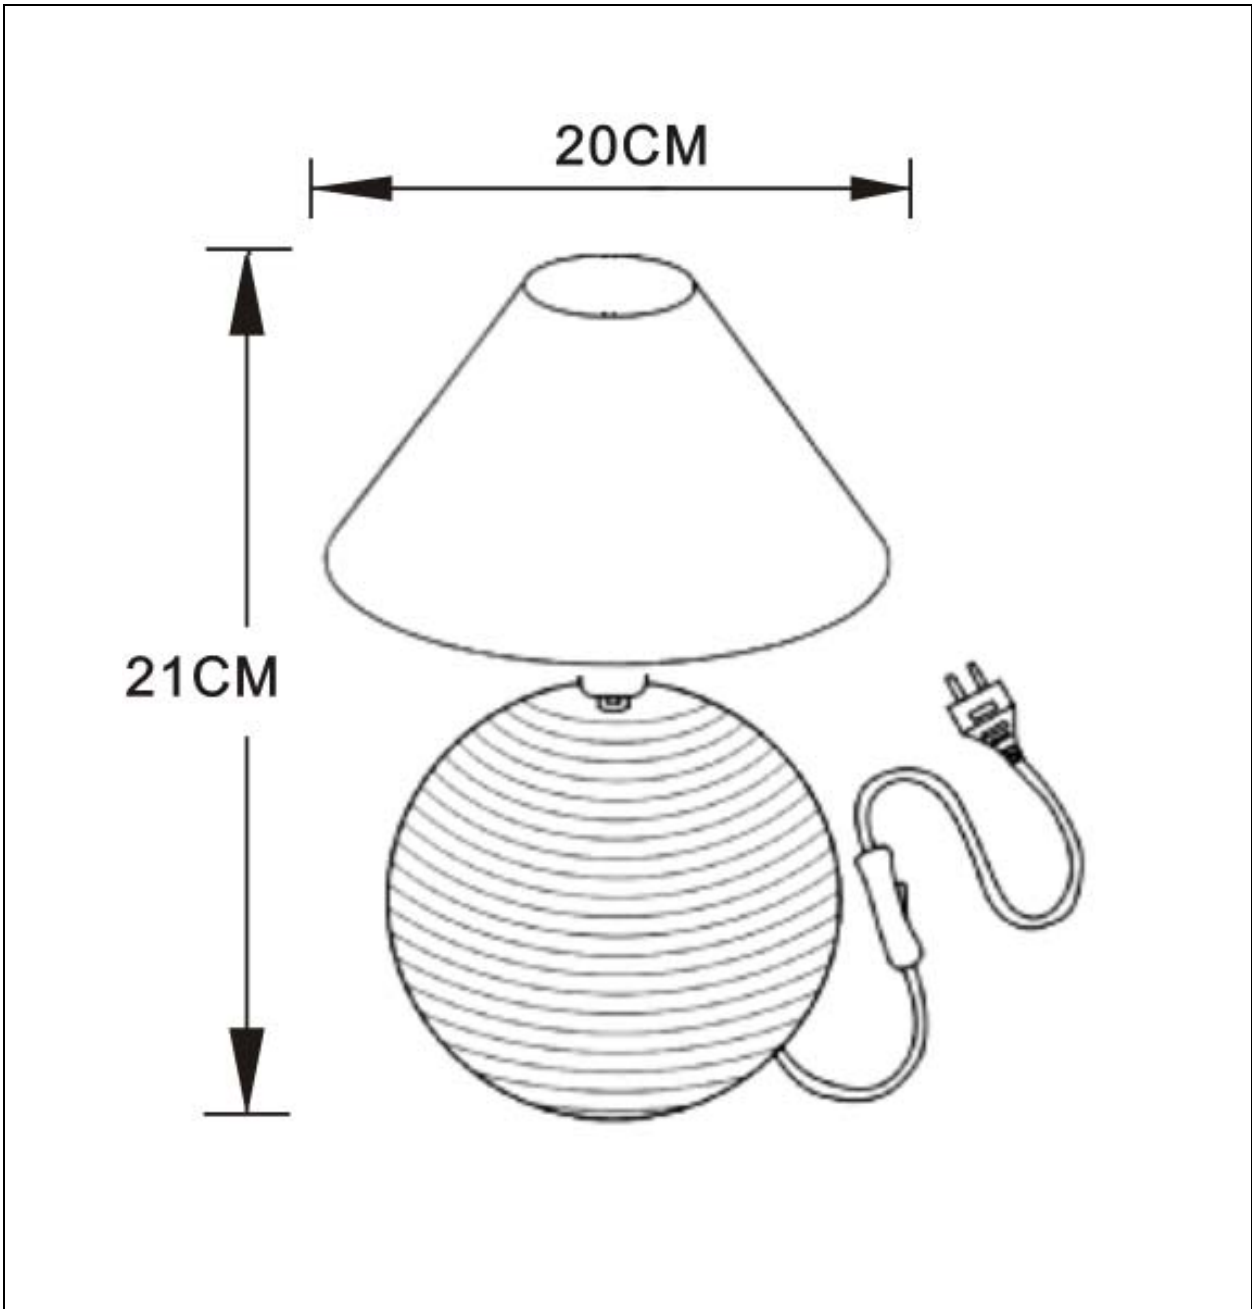

LUCIDE

Item number: 14550/81/30, 14550/81/31, 14550/81/35, 14550/81/38, 14550/81/57, 14550/81/85

Technical details

Materials used:	Ceramic/cotton shade
Color:	Black/White/Blue/Cream/Bordeaux/Apple Green
Dimmable and how is fixture dimmable	No
Size:	Height: 210cm
	Length: 200cm
	Width: 200cm
	Net weight: 0.5kgs
Power requirements:	220-240V/ ~50Hz
Bulb type and maximum wattage:	E14 MAX. 40W
Number of bulbs:	1XE14
IP degree:	IP20