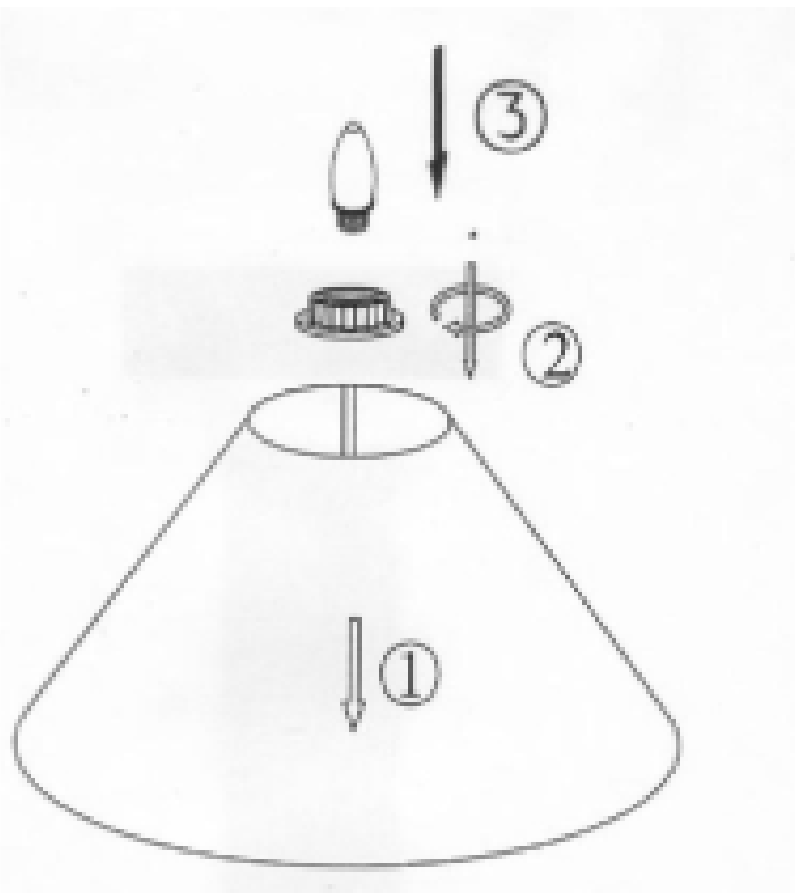

LUCIDE

Item number: 14550/81/30, 14550/81/31, 14550/81/35, 14550/81/38, 14550/81/57, 14550/81/85

Technical details

Materials used:	Ceramic/cotton shade
Color:	Black/White/Blue/Cream/Bordeaux/Apple Green
Dimmable and how is fixture dimmable	No
Size:	Height: 210cm
	Length: 200cm
	Width: 200cm
	Net weight: 0.5kgs
Power requirements:	220-240V/ ~50Hz
Bulb type and maximum wattage:	E14 MAX. 40W
Number of bulbs:	1XE14
IP degree:	IP20