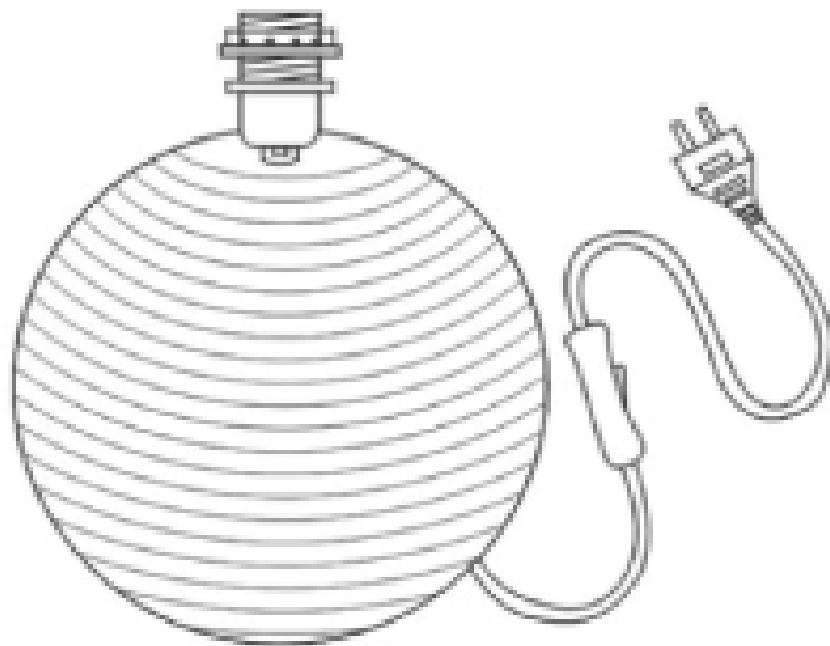

LUCIDE

Item number: 14550/81/30, 14550/81/31, 14550/81/35, 14550/81/38, 14550/81/57, 14550/81/85

Technical details

Materials used:	Ceramic/cotton shade
Color:	Black/White/Blue/Cream/Bordeaux/Apple Green
Dimmable and how is fixture dimmable	No
Size:	Height: 210cm
	Length: 200cm
	Width: 200cm
	Net weight: 0.5kgs
Power requirements:	220-240V/ ~50Hz
Bulb type and maximum wattage:	E14 MAX. 40W
Number of bulbs:	1XE14
IP degree:	IP20