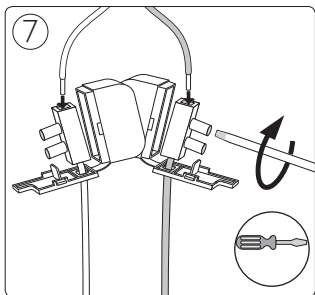

# PHILIPS

Incl.

1  = Max 6 art.

Philips Lighting Contact Centre  
Int. Business Reply Service  
I.B.R.S. / C.C.R.I. Numéro 10461  
5600 VB Eindhoven  
Pays-Bas / The Netherlands

[www.philips.com/homelighting](http://www.philips.com/homelighting)  
☎ +800 7445 4775