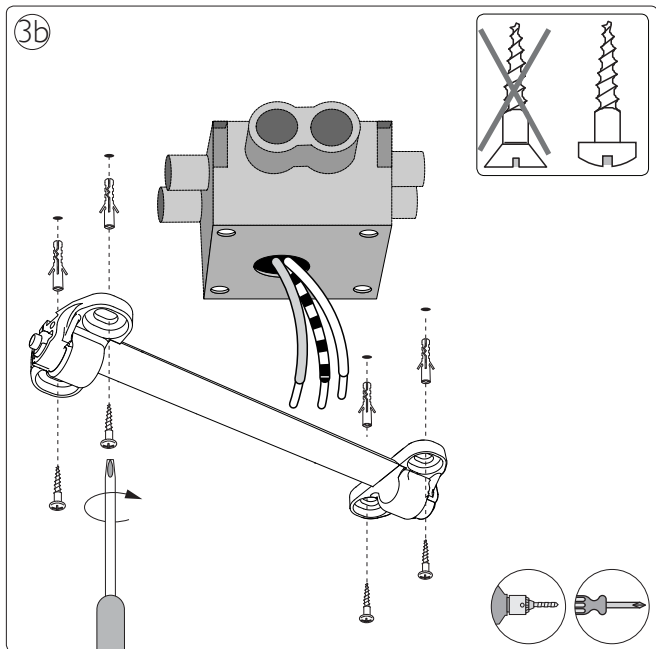

# PHILIPS

Incl.

1  = Max 6 art.

Philips Lighting Contact Centre  
Int. Business Reply Service  
I.B.R.S. / C.C.R.I. Numéro 10461  
5600 VB Eindhoven  
Pays-Bas / The Netherlands

[www.philips.com/homelighting](http://www.philips.com/homelighting)  
☎ +800 7445 4775