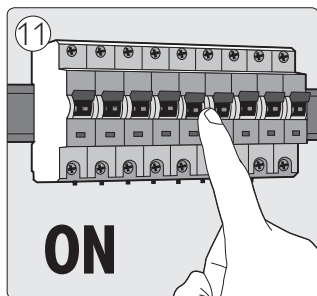

# PHILIPS

Incl.

1  = Max 6 art.

Philips Lighting Contact Centre  
Int. Business Reply Service  
I.B.R.S. / C.C.R.I. Numéro 10461  
5600 VB Eindhoven  
Pays-Bas / The Netherlands

[www.philips.com/homelighting](http://www.philips.com/homelighting)  
☎ +800 7445 4775