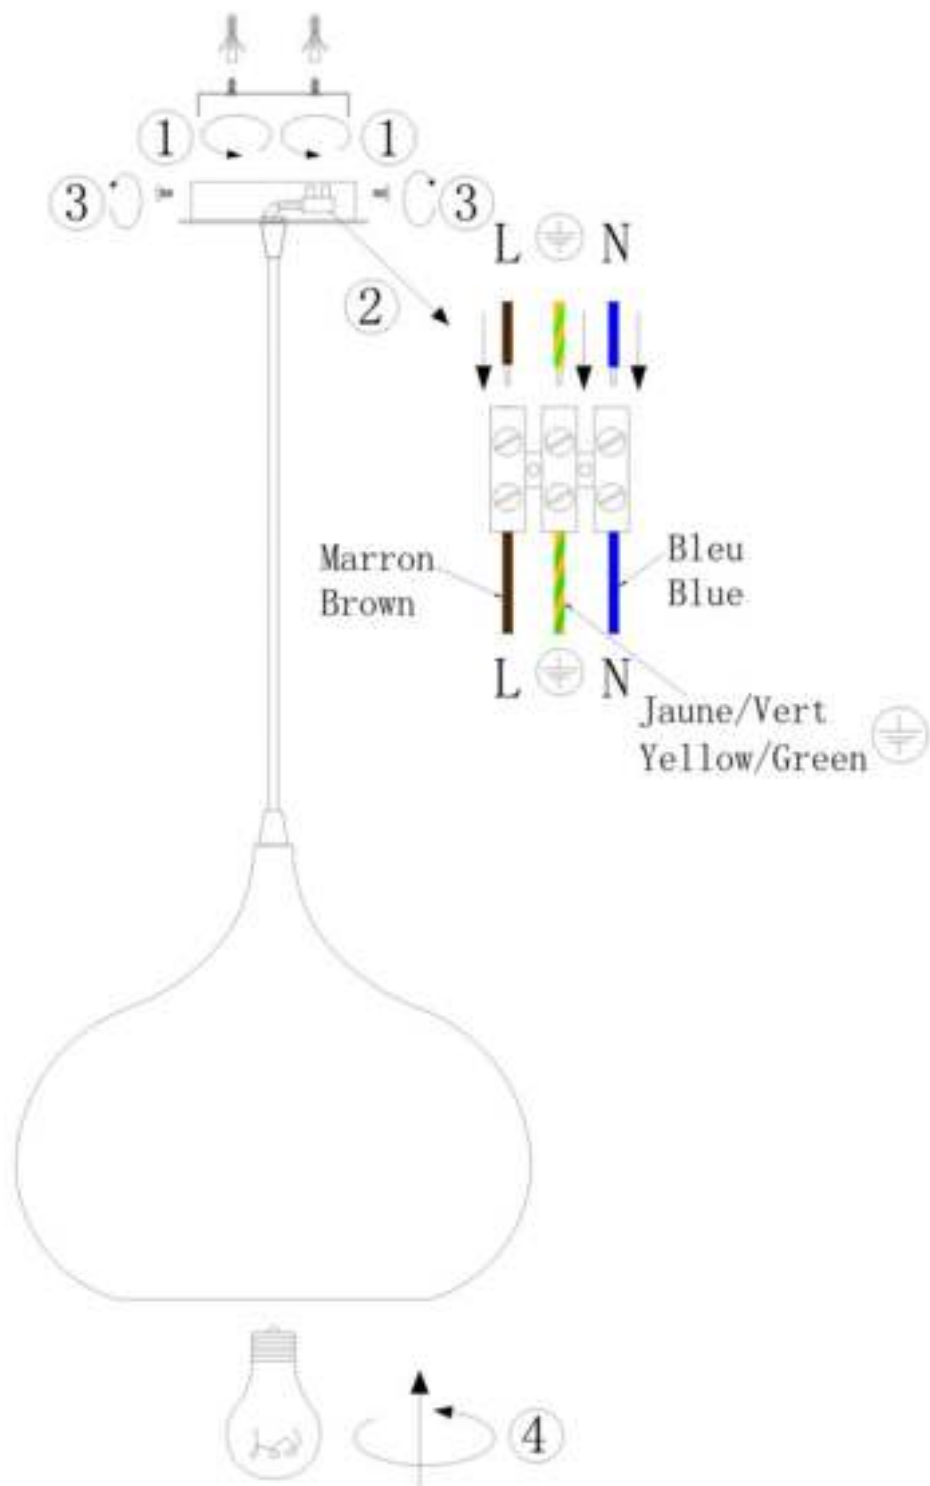

Line drawing of the item (with outline dimensions)

Item number: 31412/33/17

Installation drawing (the same as it in its instruction manual)

Technical details

materials used:	aluminium	
color:	17	red copper
dimmable and how is the fixture dimmable:		
size:	Height:	158cm
	Length:	
	Width:	D33cm
	Net Weight:	1.0kgs
power requirements:	220-240V~50HZ	
bulb type and maximum Wattage:	E27	Max.60w
number of bulbs:	1XE27	
IP degree:	IP20	