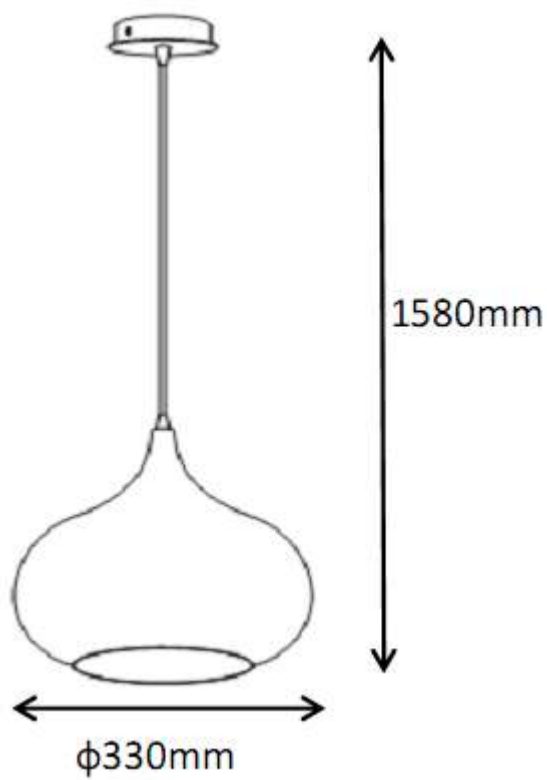

Line drawing of the item (with outline dimensions)

Item number: 31412/33/17

Installation drawing (the same as it in its instruction manual)

Technical details

materials used:	aluminium	
color:	17	red copper
dimmable and how is the fixture dimmable:		
size:	Height:	158cm
	Length:	
	Width:	D33cm
	Net Weight:	1.0kgs
power requirements:	220-240V~50HZ	
bulb type and maximum Wattage:	E27	Max.60w
number of bulbs:	1XE27	
IP degree:	IP20	