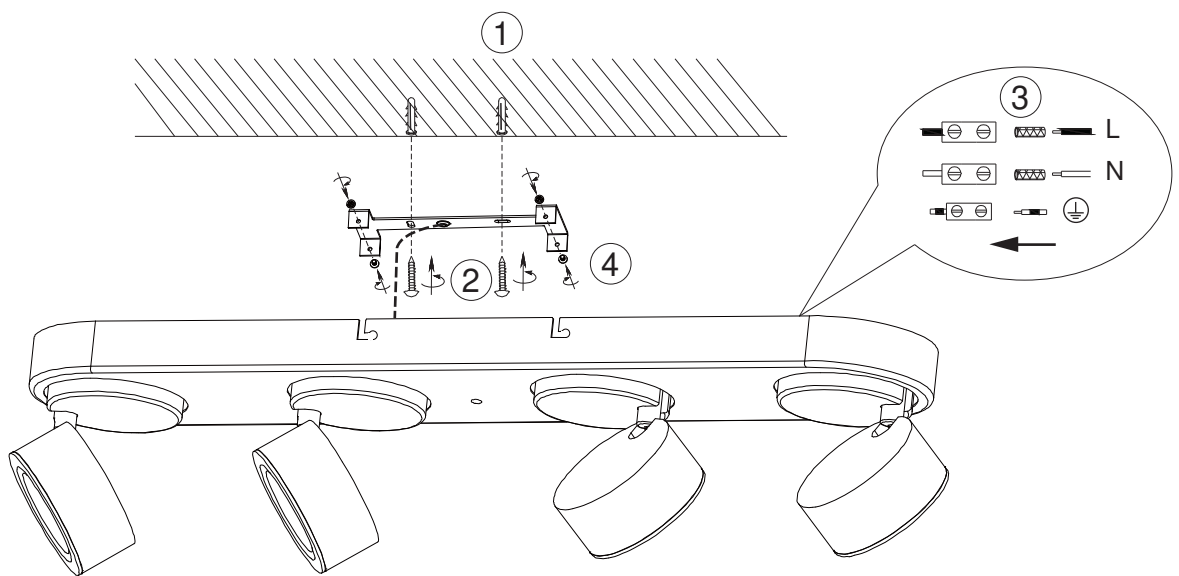

- A. ON
- B. OFF
- C. Night light
- D. Favorite light mode 1
- E. Favorite light mode 2
- F. Favorite light mode 3
- G. Favorite light mode 4
- H. Brightness adjustment

230V~50Hz 4xLED 3W