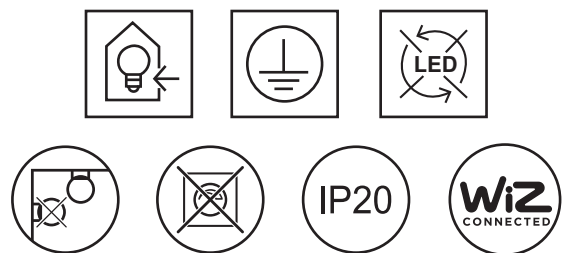

- A. ON
- B. OFF
- C. Night light
- D. Favorite light mode 1
- E. Favorite light mode 2
- F. Favorite light mode 3
- G. Favorite light mode 4
- H. Brightness adjustment

230V~50Hz 4xLED 3W