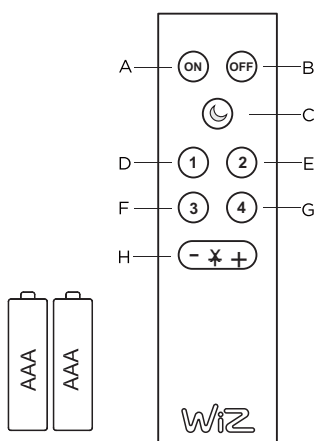

- A. ON
- B. OFF
- C. Night light
- D. Favorite light mode 1
- E. Favorite light mode 2
- F. Favorite light mode 3
- G. Favorite light mode 4
- H. Brightness adjustment

230V~50Hz 4xLED 3W