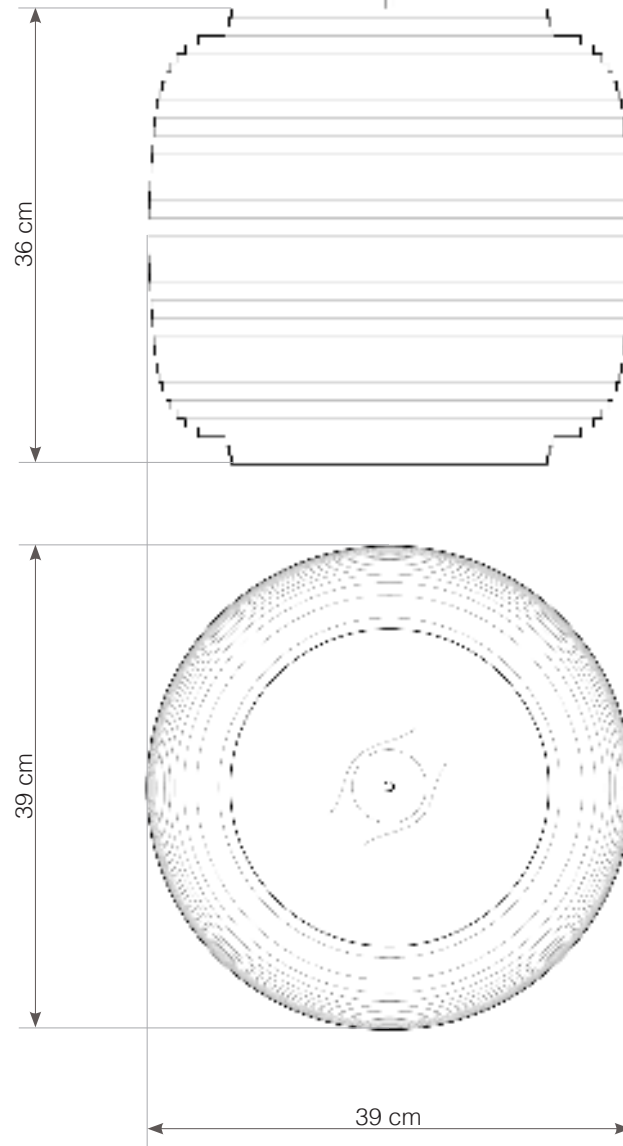

AUSI_14

1x 60W maximum incandescent
E27 socket | 230V 50Hz | Class II

For use with dimmable incandescent bulbs. Also compatible with CFL bulbs or dimmable LED bulbs of equivalent wattage.

Mounting Installation: Suspended

recycled cardboard

responsibly made in holland

proudly designed in seattle | usa

responsible handmade quality

nontoxic fire retardant treated

compressed air recommended cleaning

use in dry location only

designed to recycle

hardwired cord set + ceiling canopy

INCLUDES A TWO-METER BLACK FABRIC CORD AND A BLACK POWDER COATED STEEL CANOPY. FIVE-METER CORDS ARE AVAILABLE FOR AN ADDITIONAL CHARGE.

Scraplight shades are non-toxic and are handmade using responsible, low-impact practices. Because all Scraplights are handmade, dimensions may vary slightly. This luminaire is compatible with bulbs of the energy classes A++, A+, A, B, C, D & E (EU No 874/2012).

SCRAPLIGHTS™
responsibly reimaging cardboard boxes