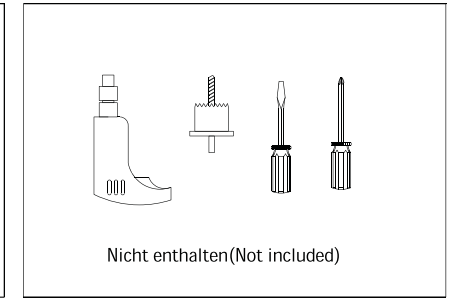

# EGLO LED Ceiling Lamp

Art.-Nr.: 95971/95972

**J**

	Higher Kevin	Higher lumen
Lower lumen	[*] [OFF]	OFF
Lower Kevin	[+] [ON]	ON
10% of the lumen	[10%] [25%] [50%] [100%]	100% of the lumen
25% of the lumen	[10%] [25%] [50%] [100%]	3S constant pushing for memory current temperature
Bulb	[D1]	50% of the lumen
Candle	[D2]	3S constant pushing for memory current temperature
Snowflake	[RESET]	Back to original set
		Sun