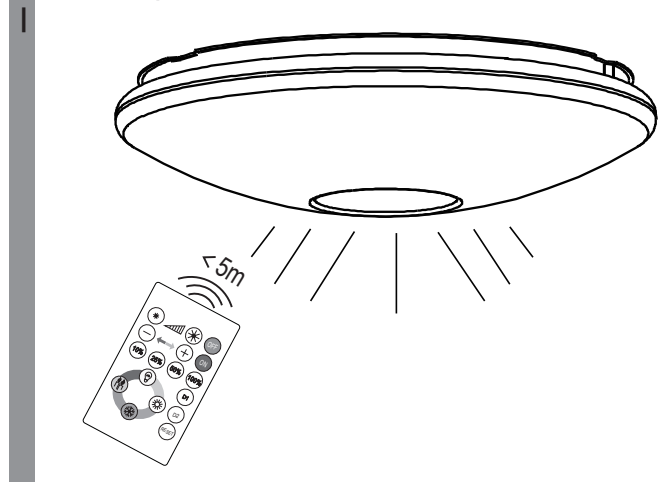

# EGLO LED Ceiling Lamp

Art.-Nr.: 95971/95972

**J**

	Higher Kevin	Higher lumen
Lower lumen	[*] [OFF]	OFF
Lower Kevin	[+] [ON]	ON
10% of the lumen	[10%] [25%] [50%] [100%]	100% of the lumen
25% of the lumen	[10%] [25%] [50%] [100%]	3S constant pushing for memory current temperature
Bulb	[D1]	50% of the lumen
Candle	[D2]	3S constant pushing for memory current temperature
Snowflake	[RESET]	Back to original set
		Sun