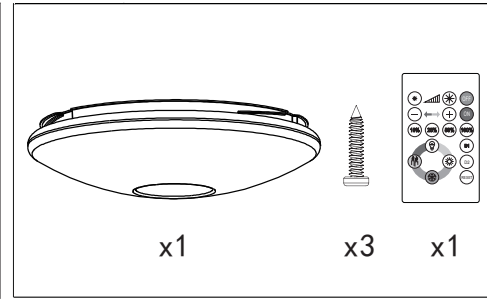

# EGLO LED Ceiling Lamp

Art.-Nr.: 95971/95972

**J**

	Higher Kevin	Higher lumen
Lower lumen	[*] [OFF]	OFF
Lower Kevin	[+] [ON]	ON
10% of the lumen	[10%] [25%] [50%] [100%]	100% of the lumen
25% of the lumen	[10%] [25%] [50%] [100%]	3S constant pushing for memory current temperature
Bulb	[D1]	50% of the lumen
Candle	[D2]	3S constant pushing for memory current temperature
Snowflake	[RESET]	Back to original set
		Sun