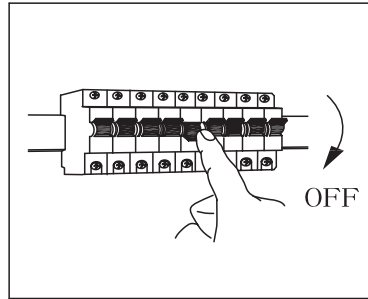

# EGLO LED Ceiling Lamp

Art.-Nr.: 95971/95972

**J**

	Higher Kevin	Higher lumen
Lower lumen	[*] [OFF]	OFF
Lower Kevin	[+] [ON]	ON
10% of the lumen	[10%] [25%] [50%] [100%]	100% of the lumen
25% of the lumen	[10%] [25%] [50%] [100%]	3S constant pushing for memory current temperature
Bulb	[D1]	50% of the lumen
Candle	[D2]	3S constant pushing for memory current temperature
Snowflake	[RESET]	Back to original set
		Sun