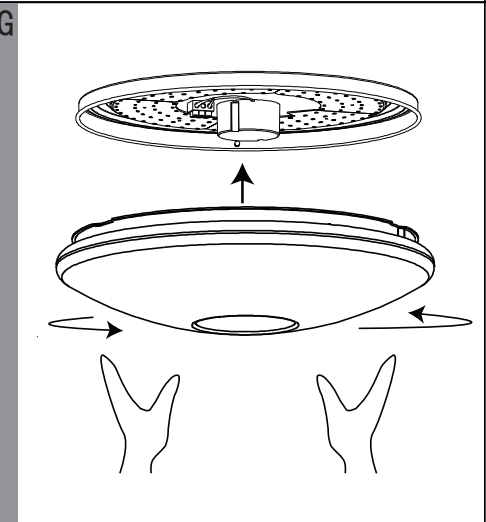

# EGLO LED Ceiling Lamp

Art.-Nr.: 95971/95972

**J**

	Higher Kevin	Higher lumen
Lower lumen	[*] [OFF]	OFF
Lower Kevin	[+] [ON]	ON
10% of the lumen	[10%] [25%] [50%] [100%]	100% of the lumen
25% of the lumen	[10%] [25%] [50%] [100%]	3S constant pushing for memory current temperature
Bulb	[D1]	50% of the lumen
Candle	[D2]	3S constant pushing for memory current temperature
Snowflake	[RESET]	Back to original set
		Sun