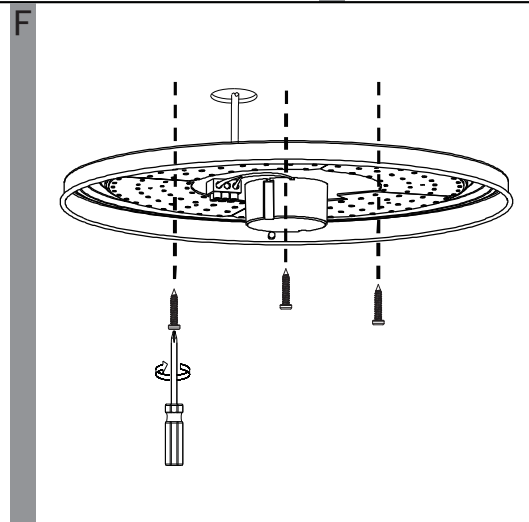

# EGLO LED Ceiling Lamp

Art.-Nr.: 95971/95972

**J**

	Higher Kevin	Higher lumen
Lower lumen	[*] [OFF]	OFF
Lower Kevin	[+] [ON]	ON
10% of the lumen	[10%] [25%] [50%] [100%]	100% of the lumen
25% of the lumen	[10%] [25%] [50%] [100%]	3S constant pushing for memory current temperature
Bulb	[D1]	50% of the lumen
Candle	[D2]	3S constant pushing for memory current temperature
Snowflake	[RESET]	Back to original set
		Sun