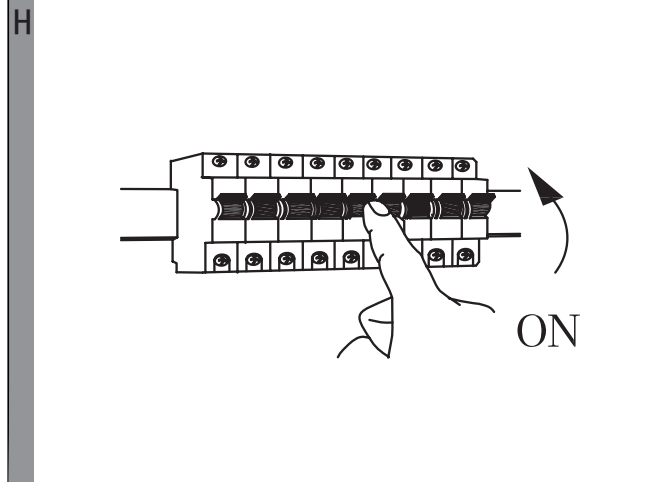

# EGLO LED Ceiling Lamp

Art.-Nr.: 95971/95972

**J**

	Higher Kevin	Higher lumen
Lower lumen	[*] [OFF]	OFF
Lower Kevin	[+] [ON]	ON
10% of the lumen	[10%] [25%] [50%] [100%]	100% of the lumen
25% of the lumen	[10%] [25%] [50%] [100%]	3S constant pushing for memory current temperature
Bulb	[D1]	50% of the lumen
Candle	[D2]	3S constant pushing for memory current temperature
Snowflake	[RESET]	Back to original set
		Sun