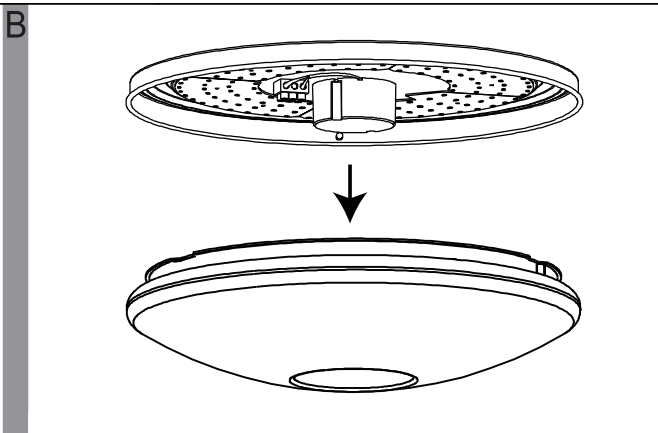

# EGLO LED Ceiling Lamp

Art.-Nr.: 95971/95972

**J**

	Higher Kevin	Higher lumen
Lower lumen	[*] [OFF]	OFF
Lower Kevin	[+] [ON]	ON
10% of the lumen	[10%] [25%] [50%] [100%]	100% of the lumen
25% of the lumen	[10%] [25%] [50%] [100%]	3S constant pushing for memory current temperature
Bulb	[D1]	50% of the lumen
Candle	[D2]	3S constant pushing for memory current temperature
Snowflake	[RESET]	Back to original set
		Sun