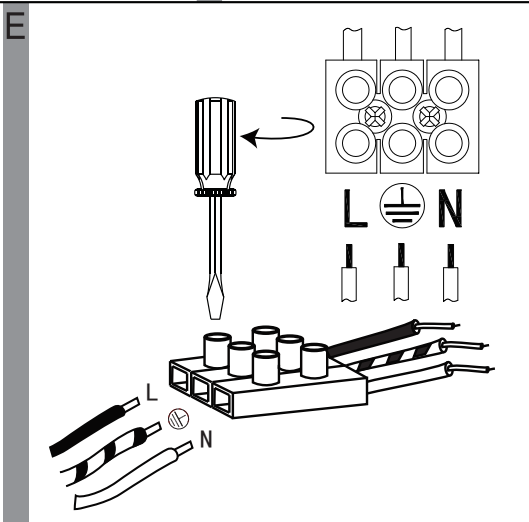

# EGLO LED Ceiling Lamp

Art.-Nr.: 95971/95972

**J**

	Higher Kevin	Higher lumen
Lower lumen	[*] [OFF]	OFF
Lower Kevin	[+] [ON]	ON
10% of the lumen	[10%] [25%] [50%] [100%]	100% of the lumen
25% of the lumen	[10%] [25%] [50%] [100%]	3S constant pushing for memory current temperature
Bulb	[D1]	50% of the lumen
Candle	[D2]	3S constant pushing for memory current temperature
Snowflake	[RESET]	Back to original set
		Sun