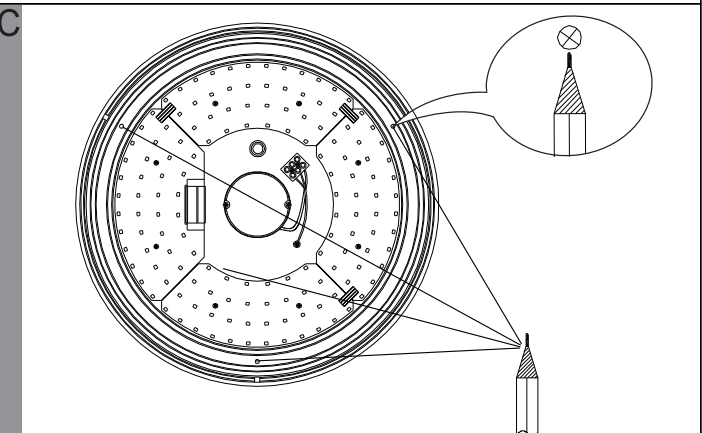

# EGLO LED Ceiling Lamp

Art.-Nr.: 95971/95972

**J**

	Higher Kevin	Higher lumen
Lower lumen	[*] [OFF]	OFF
Lower Kevin	[+] [ON]	ON
10% of the lumen	[10%] [25%] [50%] [100%]	100% of the lumen
25% of the lumen	[10%] [25%] [50%] [100%]	3S constant pushing for memory current temperature
Bulb	[D1]	50% of the lumen
Candle	[D2]	3S constant pushing for memory current temperature
Snowflake	[RESET]	Back to original set
		Sun