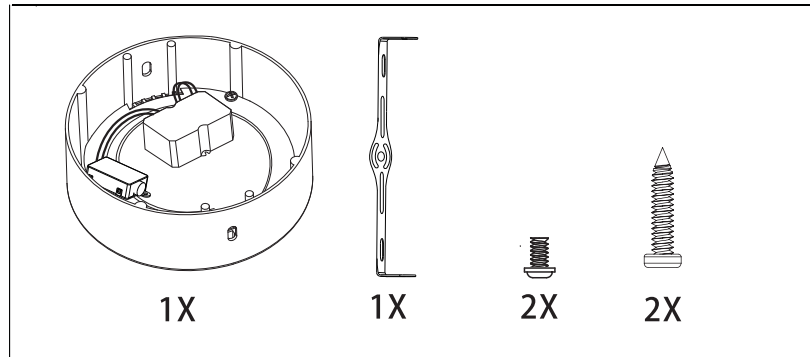

EGLO LED panel light

Art.-Nr.: 96253/96246

96168/96058

A

B

C

C4

D