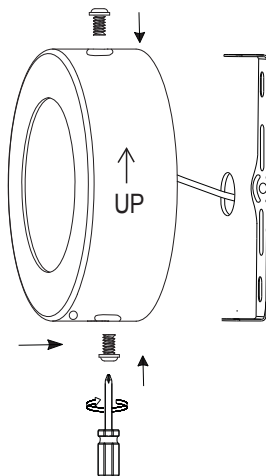

EGLO LED panel light

Art.-Nr.: 96253/96246

96168/96058

A

B

C

C4

D

D1

D2

E

F