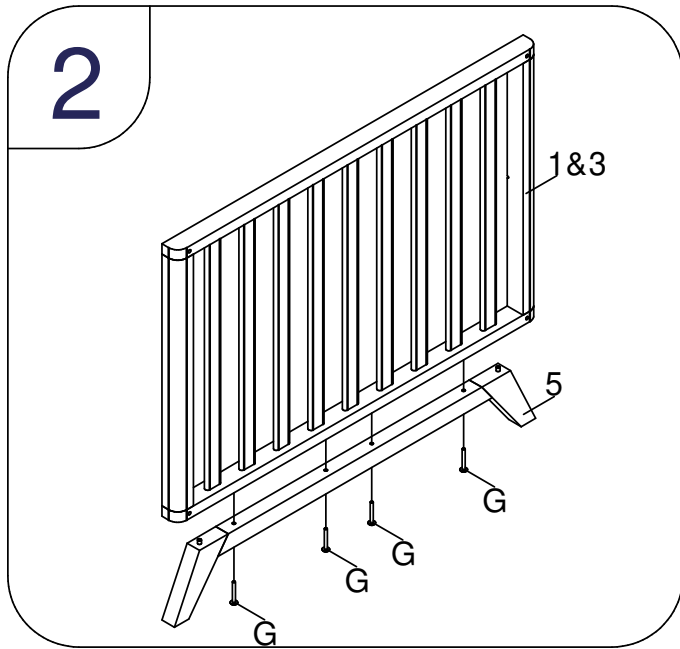

# bopita®

ASSEMBLY INSTRUCTION  
MONTAGE HANDLEIDING  
MONTAGE ANLEITUNG  
NOTICE DE MONTAGE  
MANUAL DE MONTAJE

UK  
NL  
D  
F  
ESP

MODEL : LYNN  
TYPE : PLAYPEN  
COLOUR : WHITE/NATURAL  
ART.CODE : 110124.03

Distributor:

BOPITA  
Edisonweg 3, 6662 NW Elst  
The Netherlands

[www.bopita.com](http://www.bopita.com)

31.01.2017.

A  M6X80 8X	B  M6 8X	C  M6X25 4X	D  4X	E  Ø6 4X	F  M6 4X
artcode:441022		artcode:442004		artcode:441007	
artcode:897011		artcode:446001		artcode:442008	
G  M6X50 8X	H  Ø8X30 4X	I  1X			
artcode:441016		artcode:		artcode:445001	