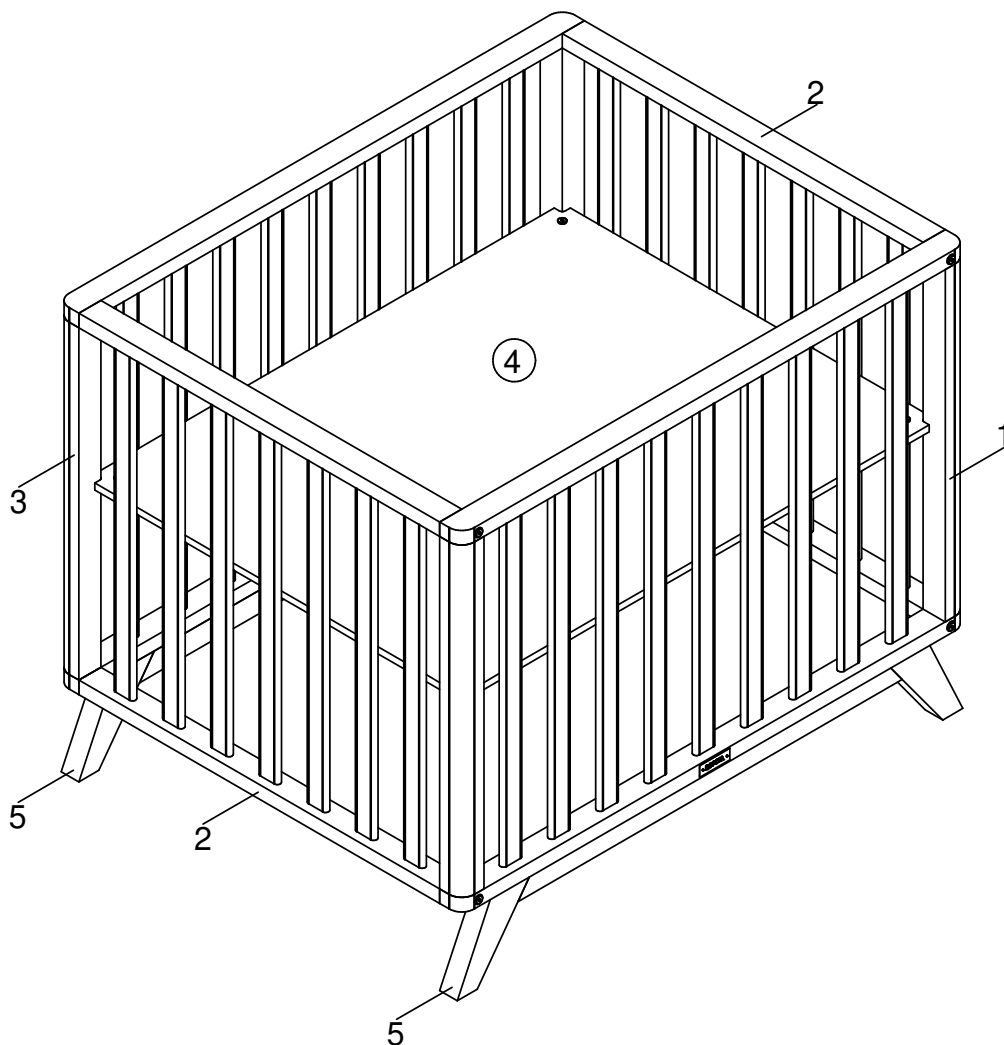

# bopita®

ASSEMBLY INSTRUCTION  
MONTAGE HANDLEIDING  
MONTAGE ANLEITUNG  
NOTICE DE MONTAGE  
MANUAL DE MONTAJE

UK  
NL  
D  
F  
ESP

MODEL : LYNN  
TYPE : PLAYPEN  
COLOUR : WHITE/NATURAL  
ART.CODE : 110124.03

Distributor:

BOPITA  
Edisonweg 3, 6662 NW Elst  
The Netherlands

[www.bopita.com](http://www.bopita.com)

31.01.2017.

A  M6X80 8X	B  M6 8X	C  M6X25 4X	D  4X	E  Ø6 4X	F  M6 4X
artcode:441022		artcode:442004		artcode:441007	
artcode:897011		artcode:446001		artcode:442008	
G  M6X50 8X	H  Ø8X30 4X	I  1X			
artcode:441016		artcode:		artcode:445001	