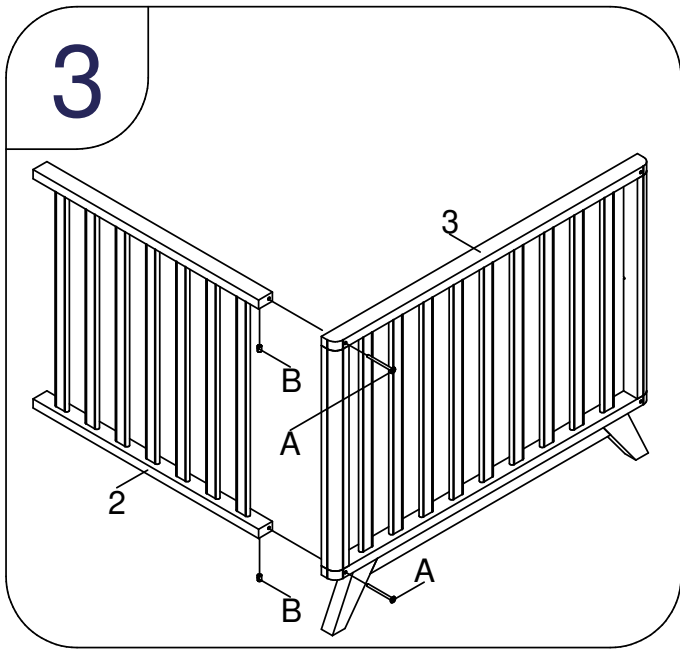

# bopita®

ASSEMBLY INSTRUCTION  
MONTAGE HANDLEIDING  
MONTAGE ANLEITUNG  
NOTICE DE MONTAGE  
MANUAL DE MONTAJE

UK  
NL  
D  
F  
ESP

MODEL : LYNN  
TYPE : PLAYPEN  
COLOUR : WHITE/NATURAL  
ART.CODE : 110124.03

Distributor:

BOPITA  
Edisonweg 3, 6662 NW Elst  
The Netherlands

[www.bopita.com](http://www.bopita.com)

31.01.2017.

A  M6X80 8X	B  M6 8X	C  M6X25 4X	D  4X	E  Ø6 4X	F  M6 4X
artcode:441022		artcode:442004		artcode:441007	
artcode:897011		artcode:446001		artcode:442008	
G  M6X50 8X	H  Ø8X30 4X	I  1X			
artcode:441016		artcode:		artcode:445001	