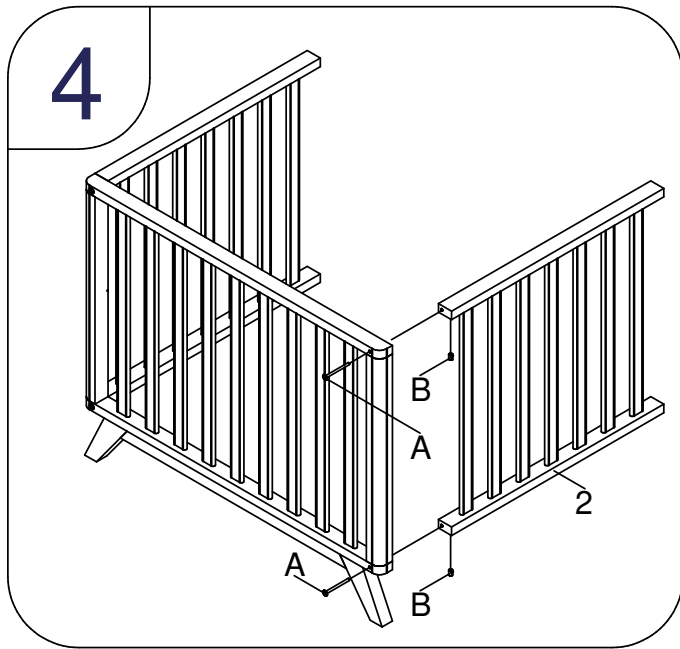

# bopita®

ASSEMBLY INSTRUCTION  
MONTAGE HANDLEIDING  
MONTAGE ANLEITUNG  
NOTICE DE MONTAGE  
MANUAL DE MONTAJE

UK  
NL  
D  
F  
ESP

MODEL : LYNN  
TYPE : PLAYPEN  
COLOUR : WHITE/NATURAL  
ART.CODE : 110124.03

Distributor:

BOPITA  
Edisonweg 3, 6662 NW Elst  
The Netherlands

[www.bopita.com](http://www.bopita.com)

31.01.2017.

A  M6X80 8X	B  M6 8X	C  M6X25 4X	D  4X	E  Ø6 4X	F  M6 4X
artcode:441022		artcode:442004		artcode:441007	
artcode:897011		artcode:446001		artcode:442008	
G  M6X50 8X	H  Ø8X30 4X	I  1X			
artcode:441016		artcode:		artcode:445001	