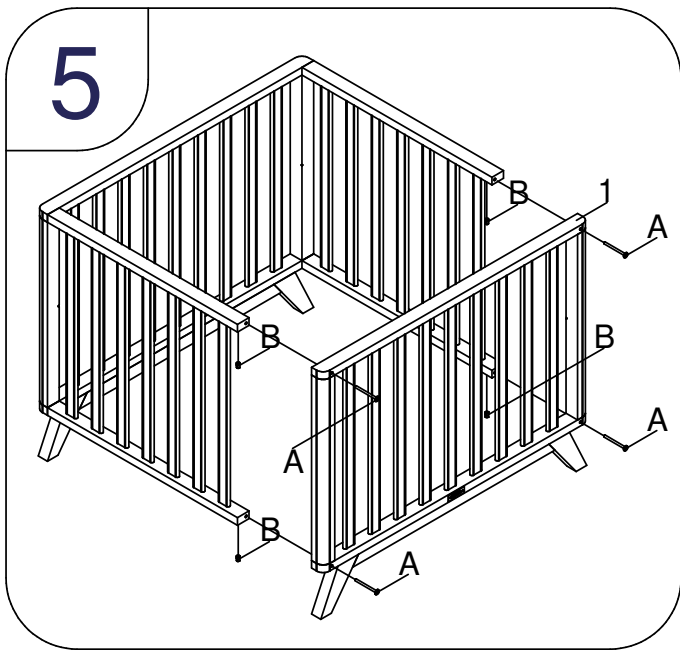

# bopita®

ASSEMBLY INSTRUCTION  
MONTAGE HANDLEIDING  
MONTAGE ANLEITUNG  
NOTICE DE MONTAGE  
MANUAL DE MONTAJE

UK  
NL  
D  
F  
ESP

MODEL : LYNN  
TYPE : PLAYPEN  
COLOUR : WHITE/NATURAL  
ART.CODE : 110124.03

Distributor:

BOPITA  
Edisonweg 3, 6662 NW Elst  
The Netherlands

[www.bopita.com](http://www.bopita.com)

31.01.2017.

A  M6X80 8X	B  M6 8X	C  M6X25 4X	D  4X	E  Ø6 4X	F  M6 4X
artcode:441022		artcode:442004		artcode:441007	
artcode:897011		artcode:446001		artcode:442008	
G  M6X50 8X	H  Ø8X30 4X	I  1X			
artcode:441016		artcode:		artcode:445001	