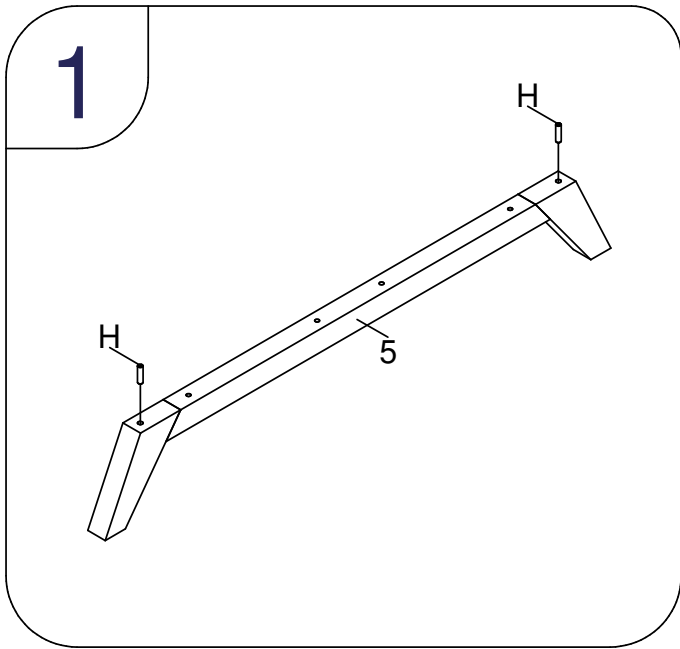

# bopita®

ASSEMBLY INSTRUCTION  
MONTAGE HANDLEIDING  
MONTAGE ANLEITUNG  
NOTICE DE MONTAGE  
MANUAL DE MONTAJE

UK  
NL  
D  
F  
ESP

MODEL : LYNN  
TYPE : PLAYPEN  
COLOUR : WHITE/NATURAL  
ART.CODE : 110124.03

Distributor:

BOPITA  
Edisonweg 3, 6662 NW Elst  
The Netherlands

[www.bopita.com](http://www.bopita.com)

31.01.2017.

A  M6X80 8X	B  M6 8X	C  M6X25 4X	D  4X	E  Ø6 4X	F  M6 4X
artcode:441022		artcode:442004		artcode:441007	
artcode:897011		artcode:446001		artcode:442008	
G  M6X50 8X	H  Ø8X30 4X	I  1X			
artcode:441016		artcode:		artcode:445001	