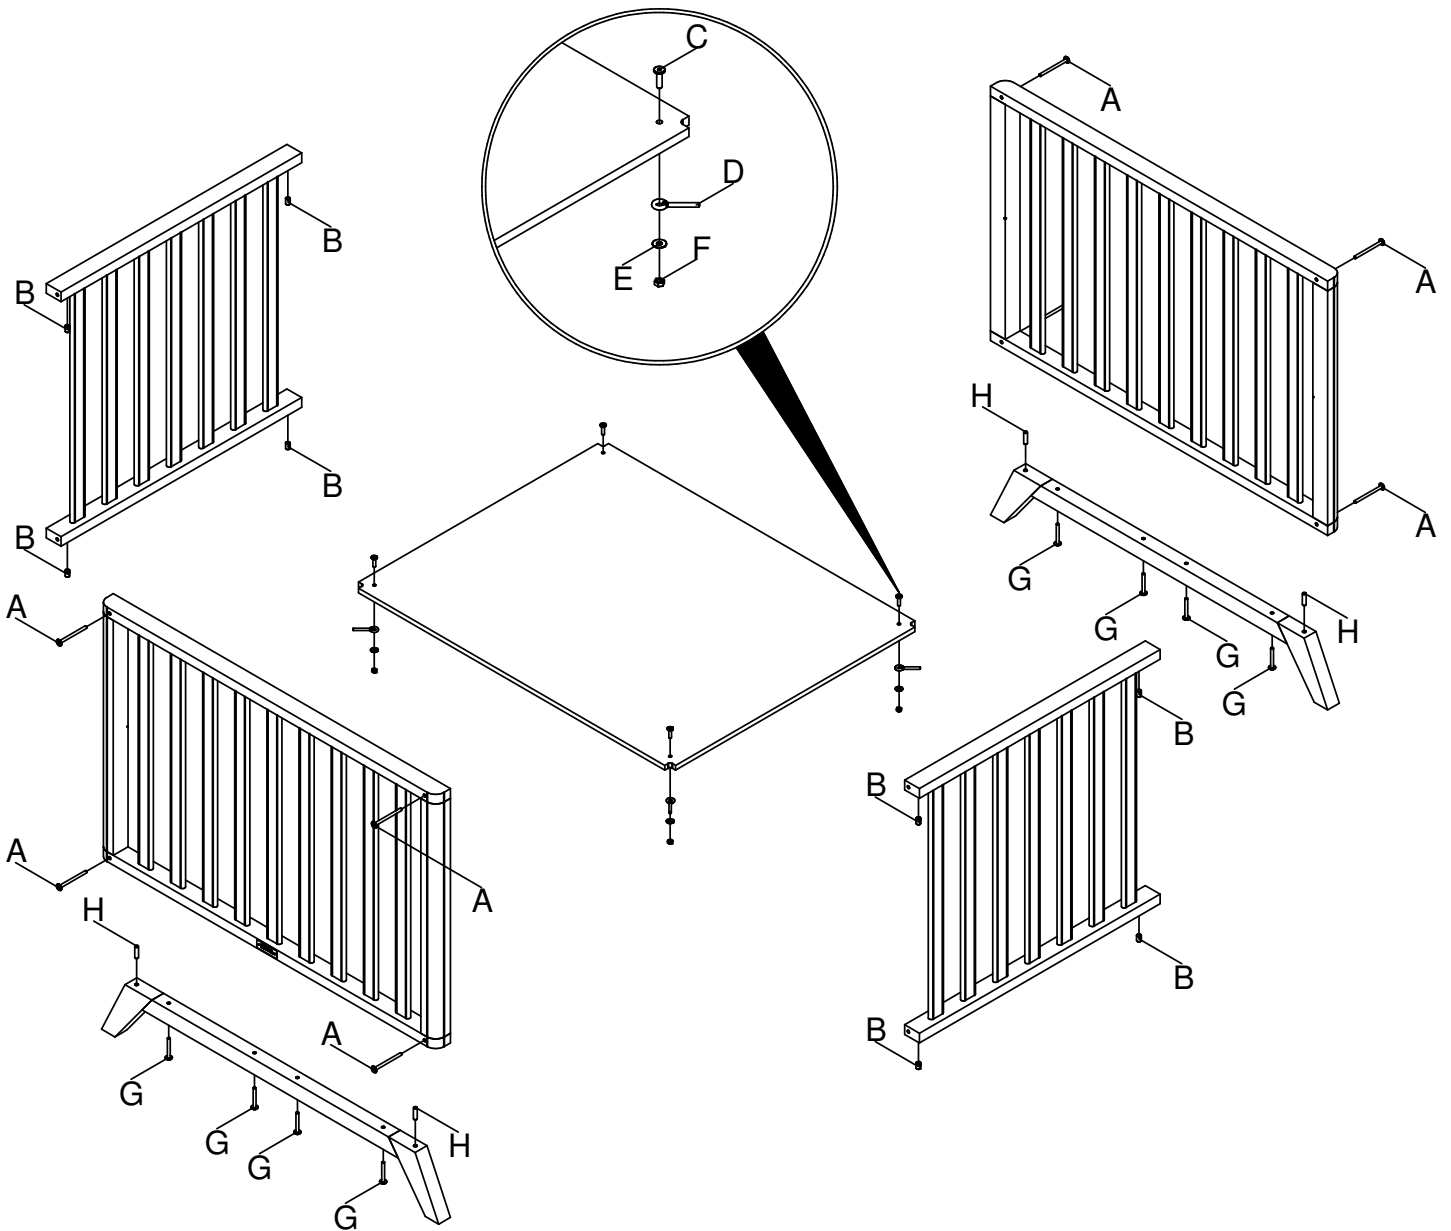

# bopita®

ASSEMBLY INSTRUCTION  
MONTAGE HANDLEIDING  
MONTAGE ANLEITUNG  
NOTICE DE MONTAGE  
MANUAL DE MONTAJE

UK  
NL  
D  
F  
ESP

MODEL : LYNN  
TYPE : PLAYPEN  
COLOUR : WHITE/NATURAL  
ART.CODE : 110124.03

Distributor:

BOPITA  
Edisonweg 3, 6662 NW Elst  
The Netherlands

[www.bopita.com](http://www.bopita.com)

31.01.2017.

A  M6X80 8X	B  M6 8X	C  M6X25 4X	D  4X	E  Ø6 4X	F  M6 4X
artcode:441022		artcode:442004		artcode:441007	
artcode:897011		artcode:446001		artcode:442008	
G  M6X50 8X	H  Ø8X30 4X	I  1X			
artcode:441016		artcode:		artcode:445001	