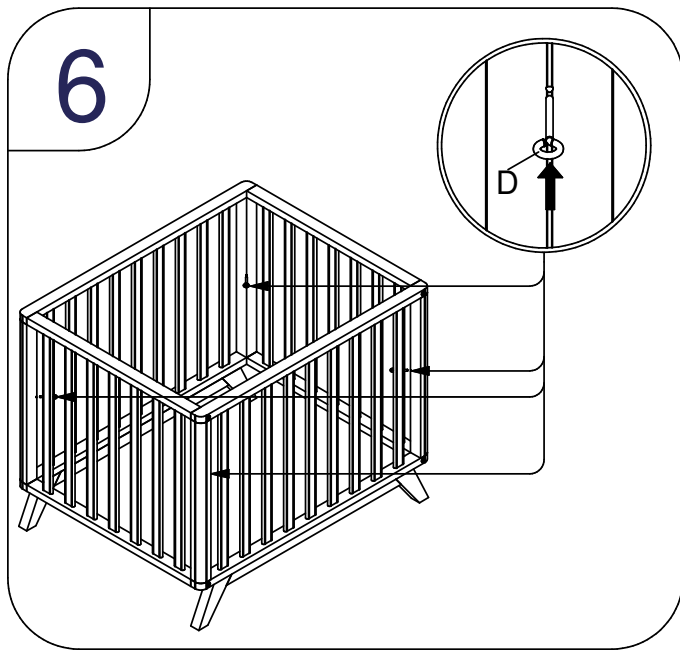

# bopita®

ASSEMBLY INSTRUCTION  
MONTAGE HANDLEIDING  
MONTAGE ANLEITUNG  
NOTICE DE MONTAGE  
MANUAL DE MONTAJE

UK  
NL  
D  
F  
ESP

MODEL : LYNN  
TYPE : PLAYPEN  
COLOUR : WHITE/NATURAL  
ART.CODE : 110124.03

Distributor:

BOPITA  
Edisonweg 3, 6662 NW Elst  
The Netherlands

[www.bopita.com](http://www.bopita.com)

31.01.2017.

A  M6X80 8X	B  M6 8X	C  M6X25 4X	D  4X	E  Ø6 4X	F  M6 4X
artcode:441022		artcode:442004		artcode:441007	
artcode:897011		artcode:446001		artcode:442008	
G  M6X50 8X	H  Ø8X30 4X	I  1X			
artcode:441016		artcode:		artcode:445001	