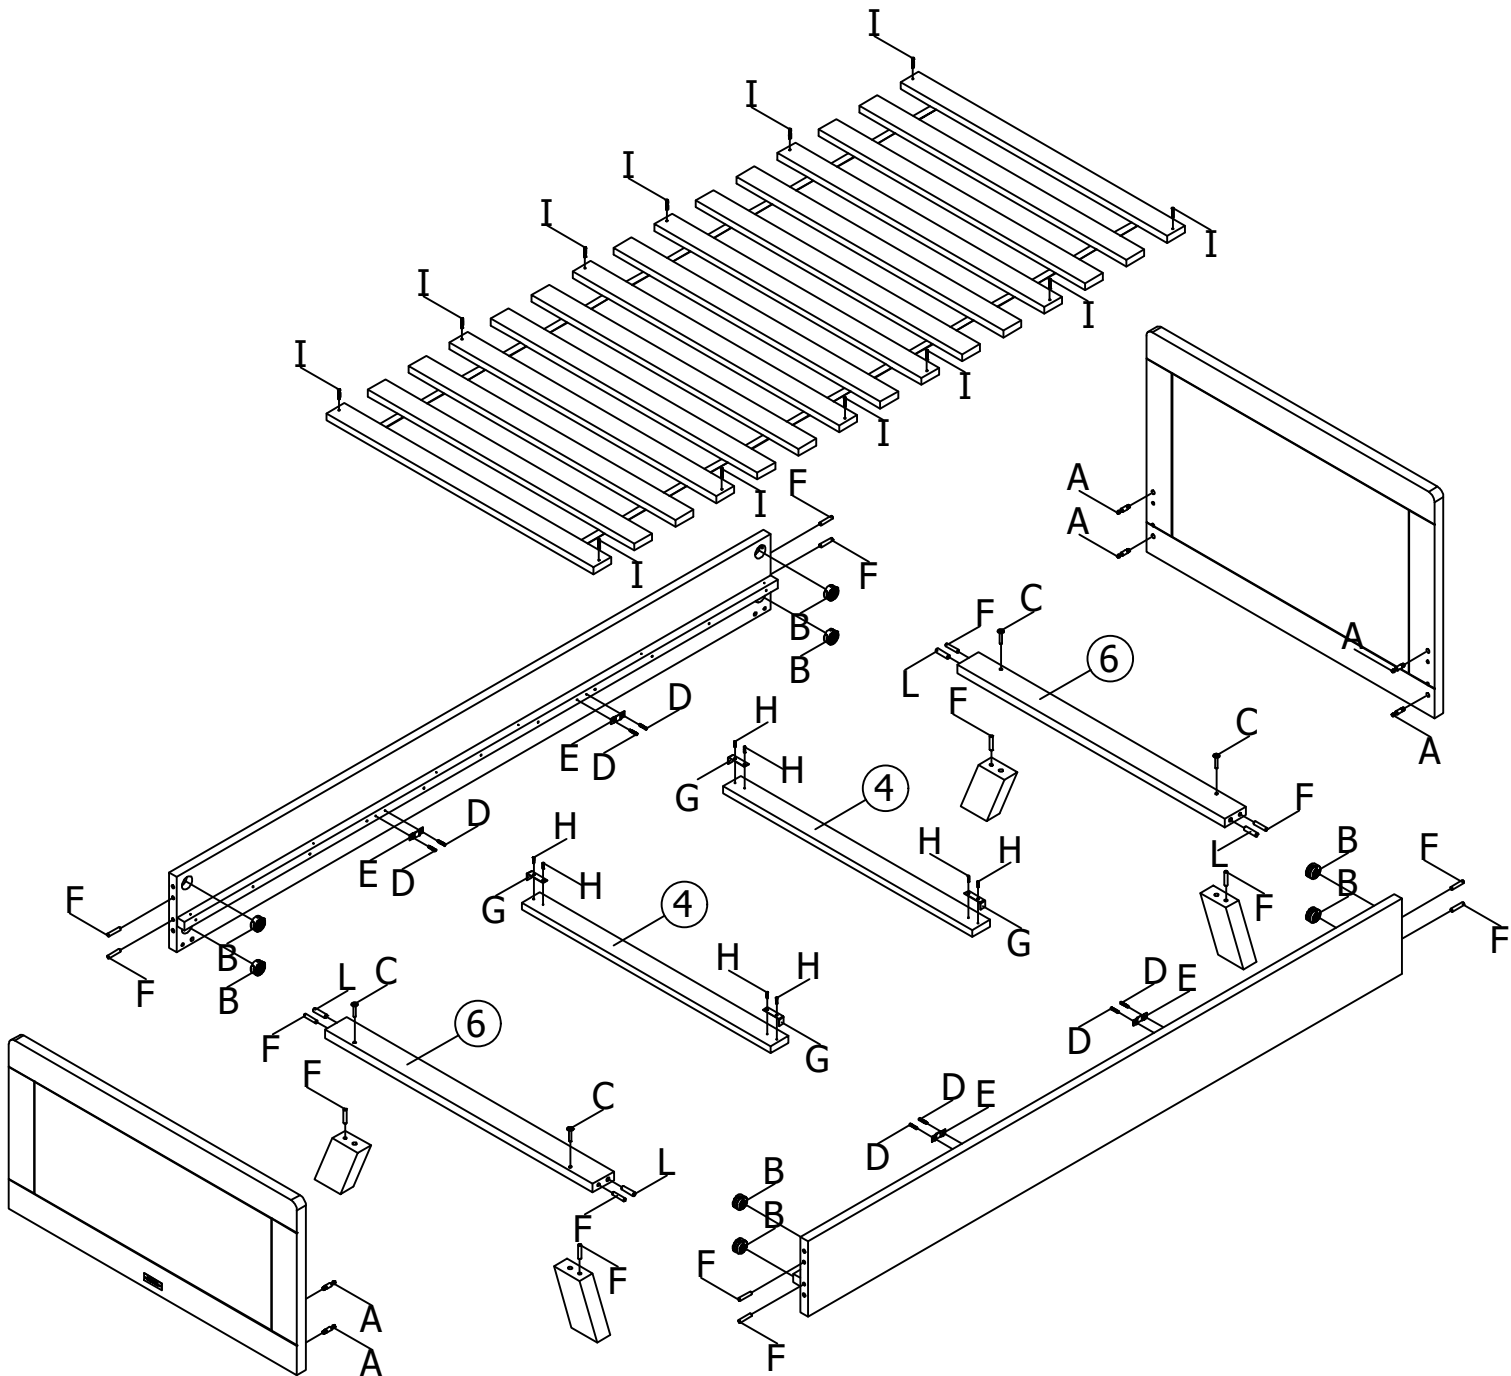

ASSEMBLY INSTRUCTION  
MONTAGE HANDLEIDING  
MONTAGE ANLEITUNG  
NOTICE DE MONTAGE  
MANUAL DE MONTAJE

UK  
NL  
D  
F  
ESP

MODEL  
TYPE  
COLOUR  
ART.CODE

:LISA  
:BED 90X200  
:WHITE/NATURAL  
:154179.11

Distributor:

BOPITA  
Edisonweg 3, 6662 NW Elst  
The Netherlands

[www.bopita.com](http://www.bopita.com)

06.06.2018.

A  8X	B  8X	C  M6X40 4X	D  3,5X25 8X	E  4X	F  Ø8x40 16X
artcode:444007	artcode:444006	artcode:441046	artcode:431008	artcode:446007	artcode:
G  3,5X16 8X	H  4X	I  3,5X35 12X	J  SW4 1X	K  SW6 1X	L  Ø10X40 4X
artcode:431006	artcode:446007	artcode:431023	artcode:445001	artcode:445003	artcode: