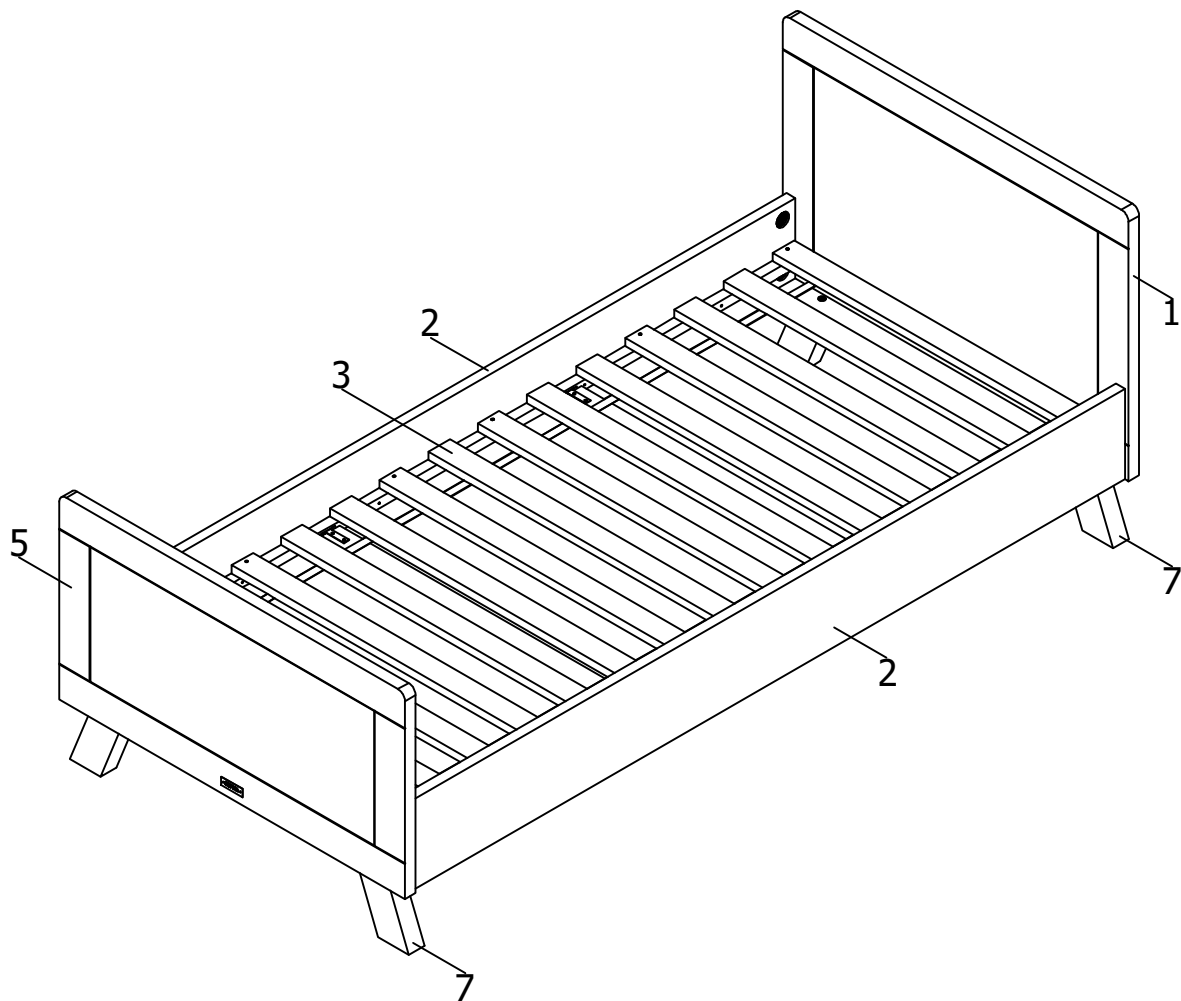

ASSEMBLY INSTRUCTION  
MONTAGE HANDLEIDING  
MONTAGE ANLEITUNG  
NOTICE DE MONTAGE  
MANUAL DE MONTAJE

UK  
NL  
D  
F  
ESP

MODEL  
TYPE  
COLOUR  
ART.CODE

:LISA  
:BED 90X200  
:WHITE/NATURAL  
:154179.11

Distributor:

BOPITA  
Edisonweg 3, 6662 NW Elst  
The Netherlands

[www.bopita.com](http://www.bopita.com)

06.06.2018.

A  8X	B  8X	C  M6X40 4X	D  3,5X25 8X	E  4X	F  Ø8x40 16X
artcode:444007	artcode:444006	artcode:441046	artcode:431008	artcode:446007	artcode:
G  3,5X16 8X	H  4X	I  3,5X35 12X	J  SW4 1X	K  SW6 1X	L  Ø10X40 4X
artcode:431006	artcode:446007	artcode:431023	artcode:445001	artcode:445003	artcode: