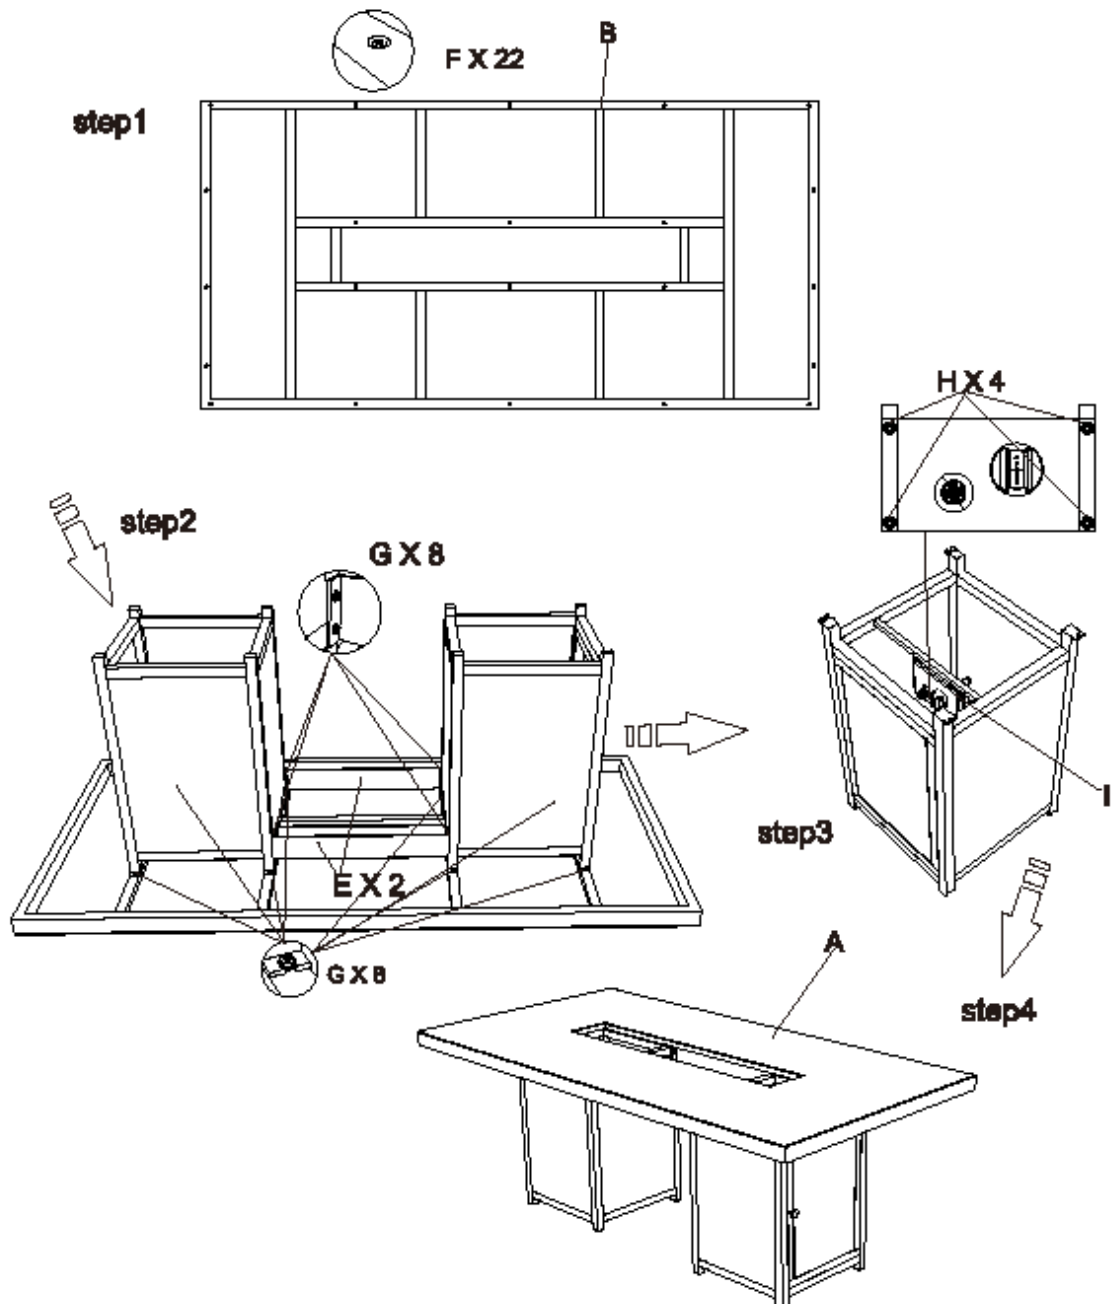

ASSEMBLY INSTRUCTION

GLASSO TABLE INCL.FIREPIT
(200x100cm) 20726SY/20727SY

NO	PICTURE	QTY
A		1
B		1
C		1
D		1
E		2
G	 1/4x20	16
H	 1/4x15	4
I		1
K		22
L		1

first screw all bolts in by hand, before tightening

ASSEMBLY INSTRUCTION

GLASSO TABLE INCL. FIREPIT
(200x100cm) 20726SY/20727SY

<p>A</p>  <p>2PCS</p>	<p>B</p>  <p>2PCS</p>	<p>C</p>  <p>4PCS</p>	<p>D</p>  <p>4PCS</p>	<p>E</p>  <p>16PCS</p>
--	--	--	--	---