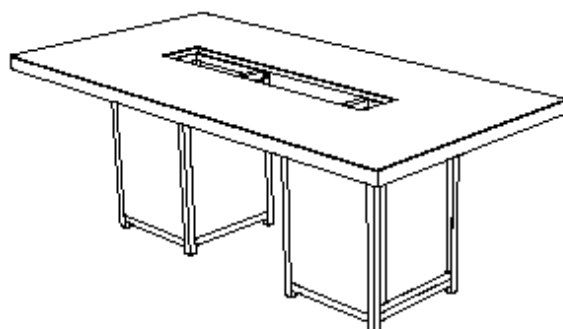

ASSEMBLY INSTRUCTION

GLASSO TABLE INCL.FIREPIT
(200x100cm) 20726SY/20727SY

NO	PICTURE	QTY
A		1
B		1
C		1
D		1
E		2
G	 1/4x20	16
H	 1/4x15	4
I		1
K		22
L		1

first screw all bolts in by hand, before tightening

ASSEMBLY INSTRUCTION

GLASSO TABLE INCL. FIREPIT
(200x100cm) 20726SY/20727SY

<p>A</p>  <p>2PCS</p>	<p>B</p>  <p>2PCS</p>	<p>C</p>  <p>4PCS</p>	<p>D</p>  <p>4PCS</p>	<p>E</p>  <p>16PCS</p>
--	--	--	--	---