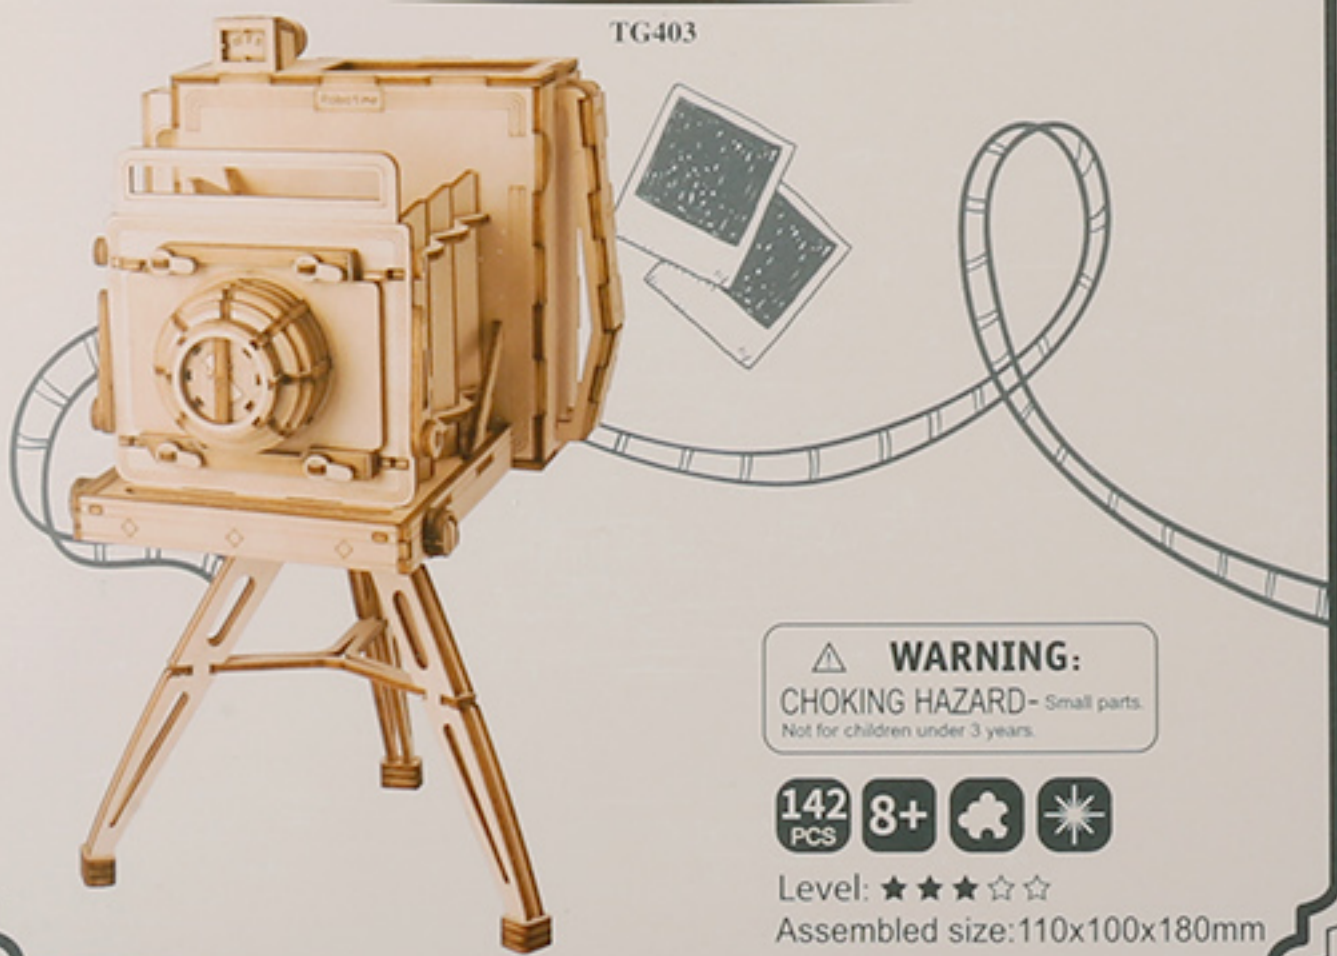

Rolife™

Classical  
3D Wooden Puzzle

## VINTAGE CAMERA

LASER CUTTING

TG403

**WARNING:**  
CHOKING HAZARD - Small parts.  
Not for children under 3 years.

142 PCS 8+

Level: ★★☆☆☆

Assembled size: 110x100x180mm

Rolife™