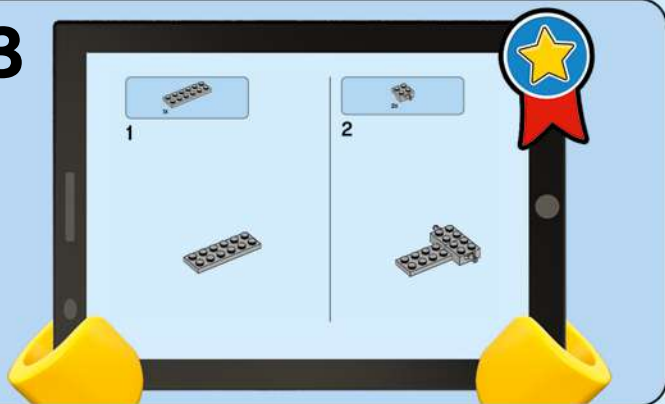

CITY

60219

WARNING: CHOKING HAZARD.
Small parts. Not for children under 3 years.

1

2

3

LEGO.com/apps

Check for compatibility
Vérifier la compatibilité
Comprueba tu compatibilidad