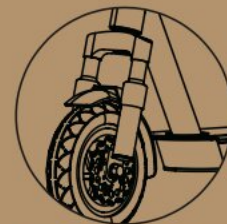

 DOUBLE SUSPENSION OF THE FRONT WHEEL

E-scooter Techno PRO

 MAX SPEED  
30 KM/H

 BATTERY  
6.6AH

 MOTOR  
350W

 BRAKE  
EABS & REAR DRUM BRAKE & STEP BRAKE

MODEL: Techno PRO

COLOR: 

N.W.: 14KG

G.W.: 17KG

DIM: 116\*19\*58cm

       
MADE IN CHINA

 DOUBLE SUSPENSION OF THE FRONT WHEEL

E-scooter Techno PRO

 MAX SPEED  
30 KM/H

 BATTERY  
6.6AH

 MOTOR  
350W

 BRAKE  
EABS & REAR DRUM BRAKE & STEP BRAKE

MODEL: Techno PRO

COLOR: 

N.W.: 14KG

G.W.: 17KG

DIM: 116\*19\*58cm

       
MADE IN CHINA