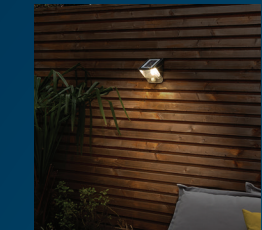

200x120x165mm

EN LED solar wall light DE LED Solar Wandleuchte FR Applique LED solaire NL solar wand lamp
ES Aplique LED de pared solar IT Applique LED solare SV Söldriven LED-vägglampa
PL Solarna lampa ścienna LED

10.010.01 5900.261
915/9921
8 7 11387 094439
Batch no.:

10.010.01 LED solar wall light

DE LED Solar Wandleuchte
FR Applique LED solaire
NL LED solar wandlamp

10.010.01 LED solar wall light

2 Light modes: night and motion