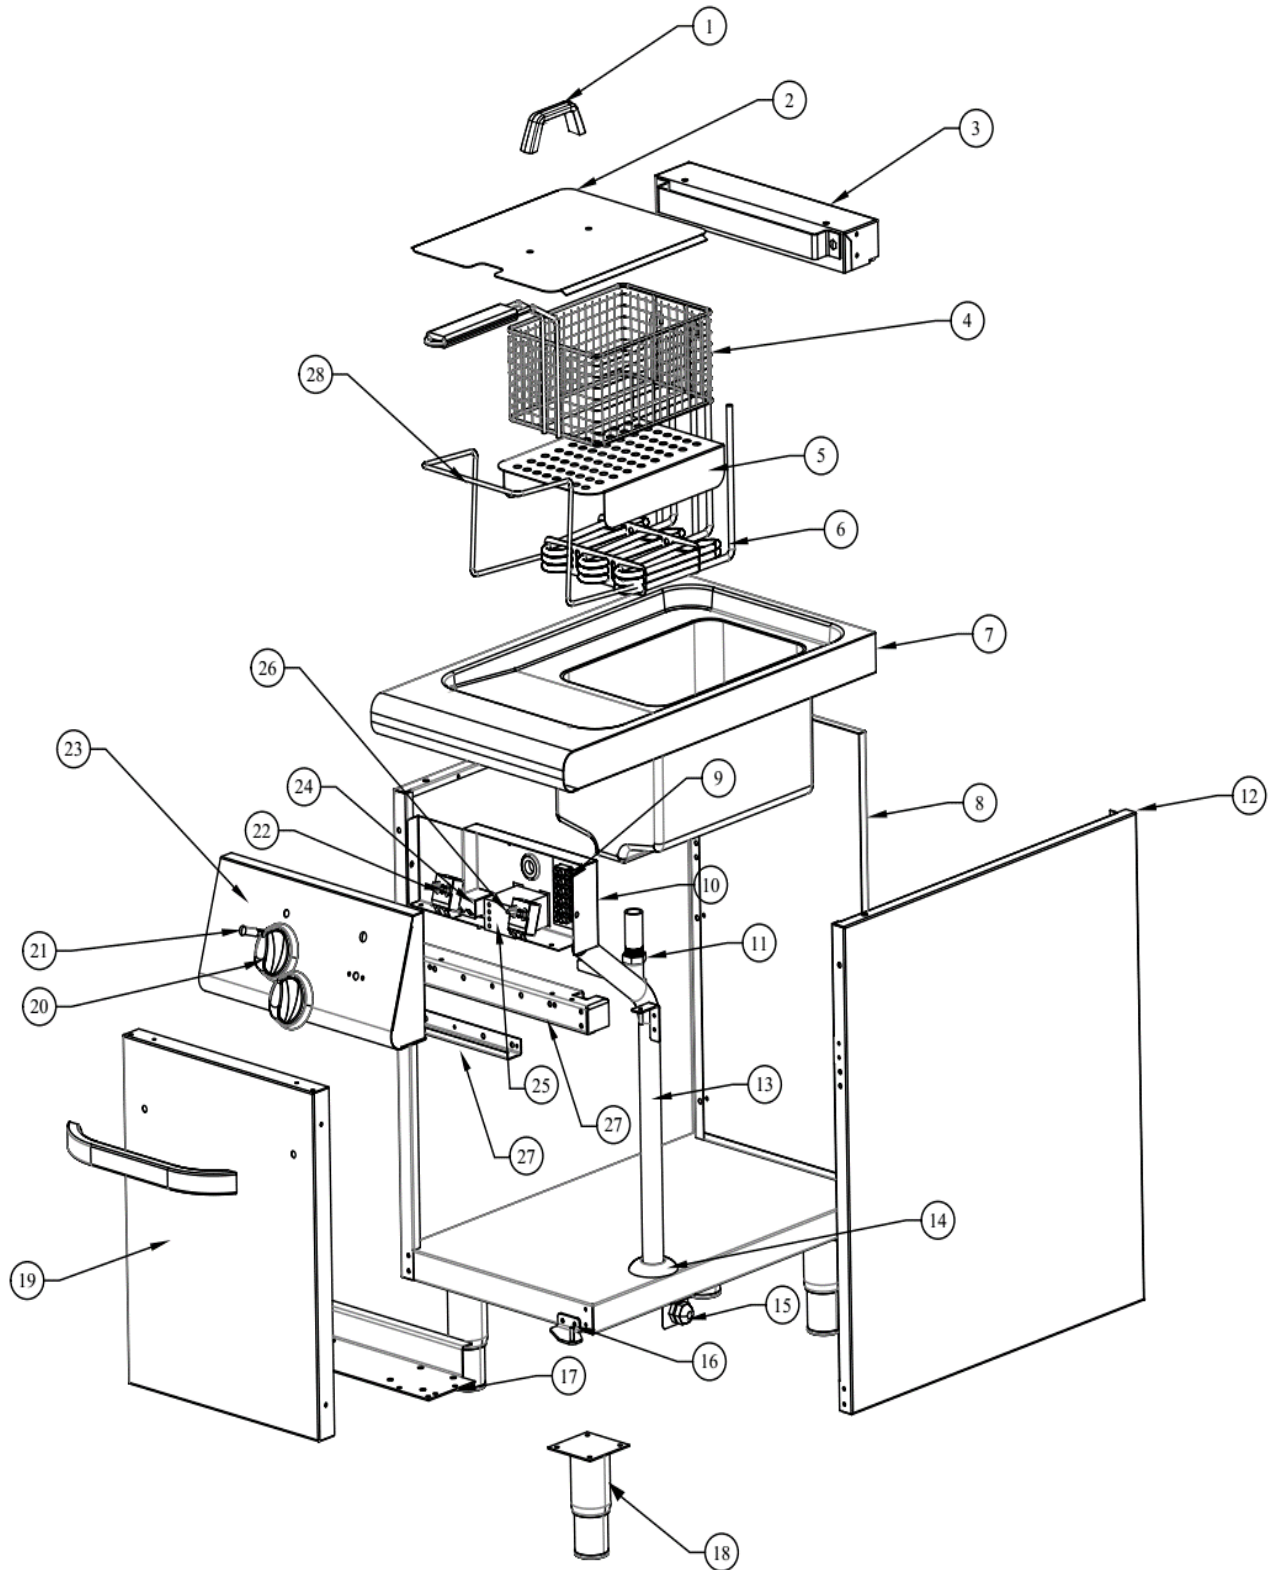

7178.0522

Onderdelen informatie
Erzatzteil information
Spare part information
Information de pièces

POS:	Art.No.:	Omschrijving:	Aantal:
1	CS9289.0410	Lid Handle	1
2		Lid	1
3		Heater box	1
4	CS9289.0565	Basket	1
5		Basket base	1
6	CS9289.0855	Heaters	1
7		Work top	1
8		Back panel	1
9	CS9289.0685	Electrical Terminal	1
10		Elc. Instalation Fix. Part	1
11	CS9289.0690	Drain valve	1
12		Right Side Panel	1
13		Electrical Inlet Pipe	1
14		Rosette	1
15	CS9289.0055	Cable Gland	1
16	CS9162.0181	Nether Hinge	1
17		Legs Fixing Part	2
18	CS9289.0030	Adjustable Legs	4
19		Door	1
20	CS9289.0650	Door Handle	2
21	CS9289.0050	Light Indicator	2
22	CS9289.0170	Limit Thermostat 238°C	1
23		Front Panel	1
24	CS9162.1756	Thermostat 187°C	1
25	CS9289.0145	Contactactor 7,5 kW	1
26	CS9162.0181	0-1 Main Switch	1
27		Front Support	1
28		Heater Lifting Part	1