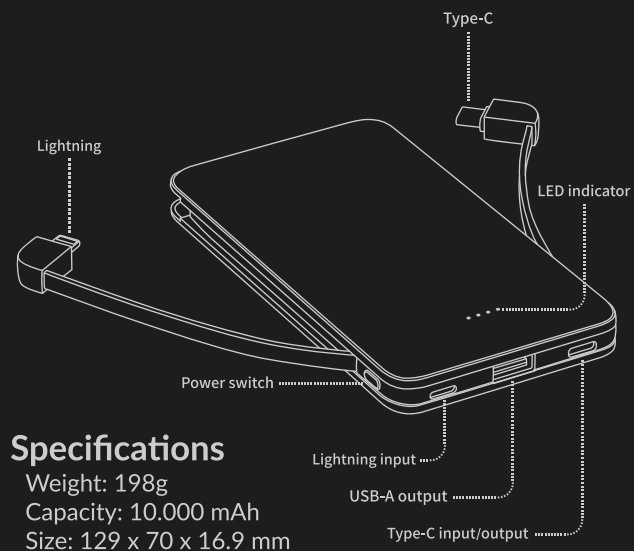

#### Led Indicators

Quick charge status indicators

Normal charge status indicators

#### Specifications

Weight: 198g  
Capacity: 10.000 mAh  
Size: 129 x 70 x 16.9 mm