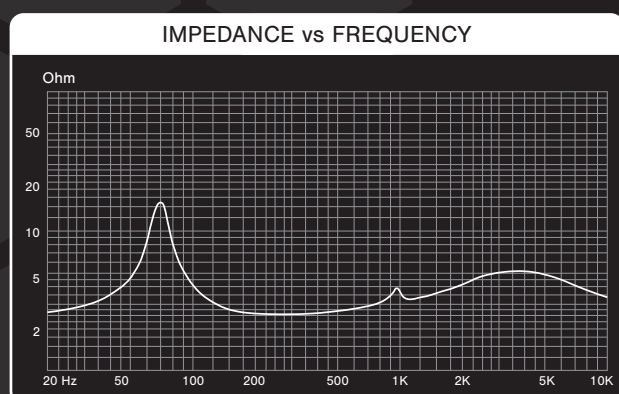

CRPP-VO1.6CX

CUSTOM FIT UPGRADE

Volvo 2007-2017

The Cruise series brings you the DLS natural sound engineered for integration. Easy to install and the perfect upgrade from your OEM system.

- Natural and musical 2-way coaxial speaker
- Optimized moving components for low distortion
- Oversized strong magnet solution
- Warm character 1" soft silk dome tweeter
- Accurate 6.5" glass fibre laminated woofer
- Audiophile 6 dB crossover with Mundorf® capacitor
- Glass fibre reinforced ABS basket
- High sensitivity, play more with less power
- Easy to install
- PRY tool and accessories included
- Detailed assembly guide included

ELECTRO-ACOUSTIC PARAMETERS	
Coaxial speaker	
Re	3.2 Ohm
Fs	70.8Hz
Mms	10.7gr
Cms	0.426
Vas	14.1L
Qts	0.92
Qes	1.05
Qms	7.0
Bl	4.37T.m
SPL	87.1dB 1W/1M
Sd	139cm ²

SPECIFICATIONS	
Tweeter	1" / 25mm
Woofer	6.5" / 165mm
Crossover	4.8KHz 6dB/Oct
Power RMS	90W
Power MAX	180W
Impedance	4 Ohm
Sensitivity	90dB
Freq.range	65-25000Hz