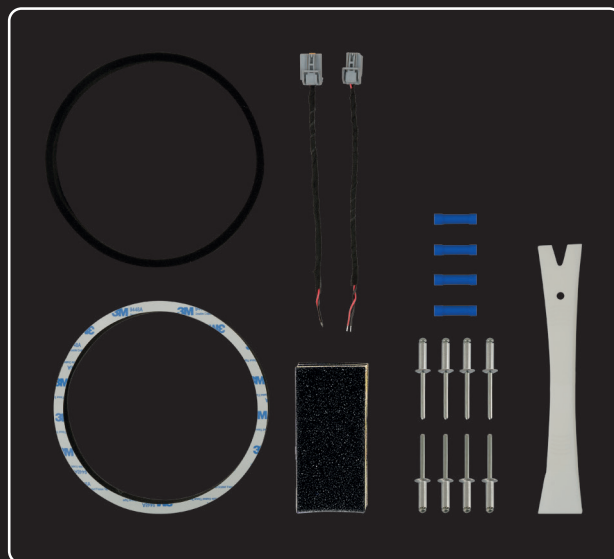

INCLUDED IN BOX

2pcs Connection cables

4pcs Adhesive foams for wrapping

4pcs Terminal crimp connectors

8pcs Blind rivets

2 pcs Adhesive foam rings

1pc PRY Tool

1pc Manual