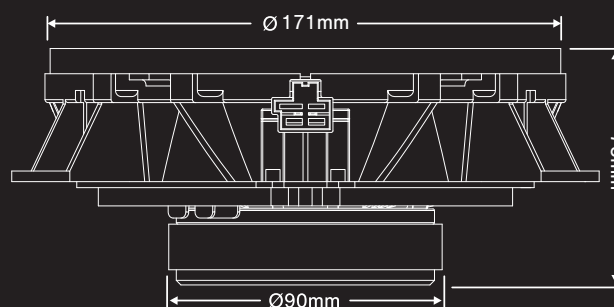

CRPP-VO1.6CX

CUSTOM FIT UPGRADE

Volvo 2007-2017

The Cruise series brings you the DLS natural sound engineered for integration. Easy to install and the perfect upgrade from your OEM system.

- Natural and musical 2-way coaxial speaker
- Optimized moving components for low distortion
- Oversized strong magnet solution
- Warm character 1" soft silk dome tweeter
- Accurate 6.5" glass fibre laminated woofer
- Audiophile 6 dB crossover with Mundorf® capacitor
- Glass fibre reinforced ABS basket
- High sensitivity, play more with less power
- Easy to install
- PRY tool and accessories included
- Detailed assembly guide included

ELECTRO-ACOUSTIC PARAMETERS	
Coaxial speaker	
Re	3.2 Ohm
Fs	70.8Hz
Mms	10.7gr
Cms	0.426
Vas	14.1L
Qts	0.92
Qes	1.05
Qms	7.0
Bl	4.37T.m
SPL	87.1dB 1W/1M
Sd	139cm ²

SPECIFICATIONS	
Tweeter	1" / 25mm
Woofer	6.5" / 165mm
Crossover	4.8KHz 6dB/Oct
Power RMS	90W
Power MAX	180W
Impedance	4 Ohm
Sensitivity	90dB
Freq.range	65-25000Hz