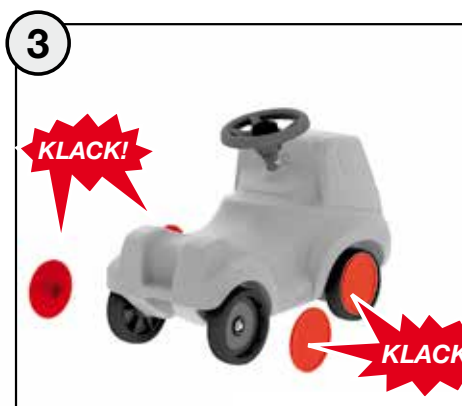

---NORTH & SOUTH AMERICA only---

180 days warranty

From the date of purchase + guaranteed spare part service

The warranty does not cover damages caused by improper use or neglect

WARNING

- CHOKING HAZARD - Small parts, Danger of being swallowed. Contains small parts in non assembled state. Must be assembled by adults.
- If toy is defective stop using it, repairs may only be carried out by adults.
- Adult supervision required.
- Never use near steps, slopes, driveways, hills, roadways, alleys or swimming pool areas.
- Always wear shoes.
- Never allow more than one rider.
- The use of protective gear and safety helmet is highly recommended.
- Conforms to the requirements of ASTM Standard Consumer Safety Specification on Toy Safety, F 963.