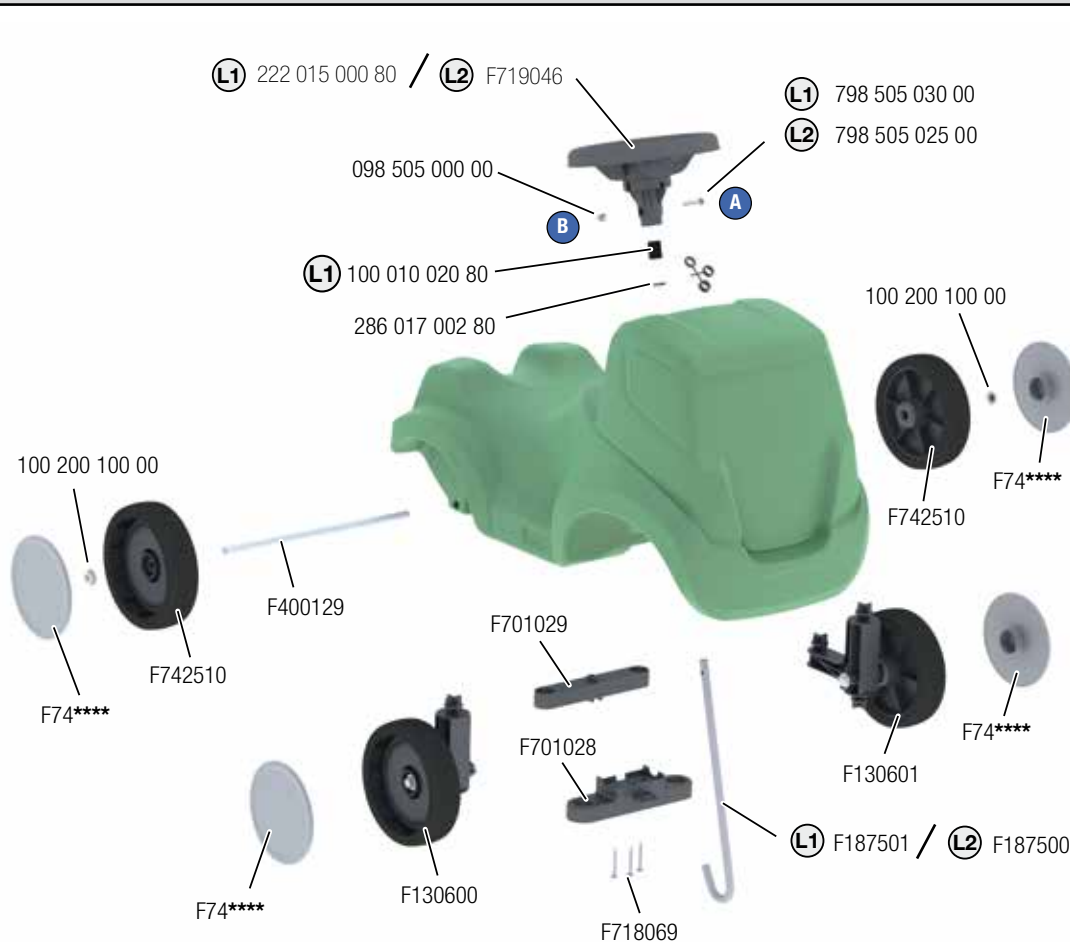

rolly toys Kundendienst Deutschland:

Tel: +49 (0) 95 68 / 856-142

Fax: +49 (0) 95 68 / 856-183

e-mail: service@rollytoys.de

2021/01

112.000.800.00