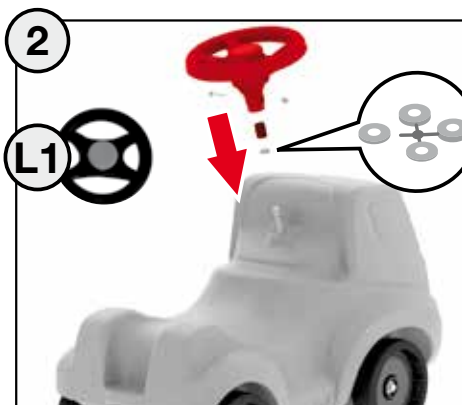

---NORTH & SOUTH AMERICA only---

180 days warranty

From the date of purchase + guaranteed spare part service

The warranty does not cover damages caused by improper use or neglect

WARNING

- CHOKING HAZARD - Small parts, Danger of being swallowed. Contains small parts in non assembled state. Must be assembled by adults.
- If toy is defective stop using it, repairs may only be carried out by adults.
- Adult supervision required.
- Never use near steps, slopes, driveways, hills, roadways, alleys or swimming pool areas.
- Always wear shoes.
- Never allow more than one rider.
- The use of protective gear and safety helmet is highly recommended.
- Conforms to the requirements of ASTM Standard Consumer Safety Specification on Toy Safety, F 963.