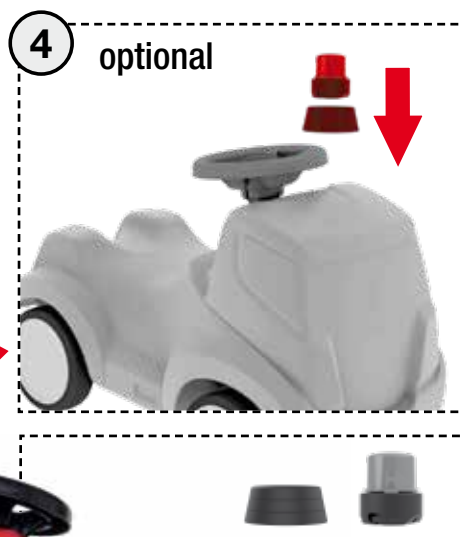

---NORTH & SOUTH AMERICA only---

180 days warranty

From the date of purchase + guaranteed spare part service

The warranty does not cover damages caused by improper use or neglect

WARNING

- CHOKING HAZARD - Small parts, Danger of being swallowed. Contains small parts in non assembled state. Must be assembled by adults.
- If toy is defective stop using it, repairs may only be carried out by adults.
- Adult supervision required.
- Never use near steps, slopes, driveways, hills, roadways, alleys or swimming pool areas.
- Always wear shoes.
- Never allow more than one rider.
- The use of protective gear and safety helmet is highly recommended.
- Conforms to the requirements of ASTM Standard Consumer Safety Specification on Toy Safety, F 963.