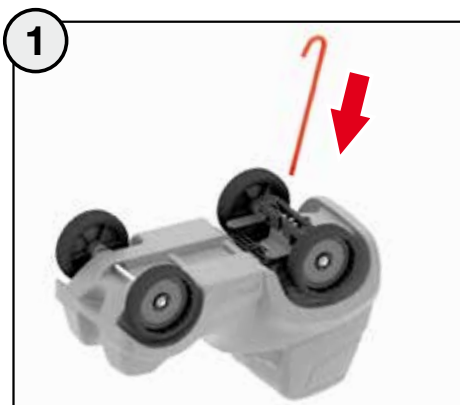

---NORTH & SOUTH AMERICA only---

180 days warranty

From the date of purchase + guaranteed spare part service

The warranty does not cover damages caused by improper use or neglect

WARNING

- CHOKING HAZARD - Small parts, Danger of being swallowed. Contains small parts in non assembled state. Must be assembled by adults.
- If toy is defective stop using it, repairs may only be carried out by adults.
- Adult supervision required.
- Never use near steps, slopes, driveways, hills, roadways, alleys or swimming pool areas.
- Always wear shoes.
- Never allow more than one rider.
- The use of protective gear and safety helmet is highly recommended.
- Conforms to the requirements of ASTM Standard Consumer Safety Specification on Toy Safety, F 963.