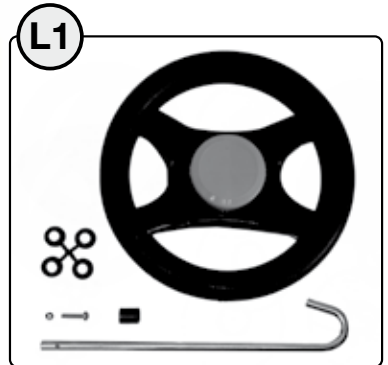

rolly toys Kundendienst Deutschland:

Tel: +49 (0) 95 68 / 856-142

Fax: +49 (0) 95 68 / 856-183

e-mail: service@rollytoys.de

2021/01

112.000.800.00