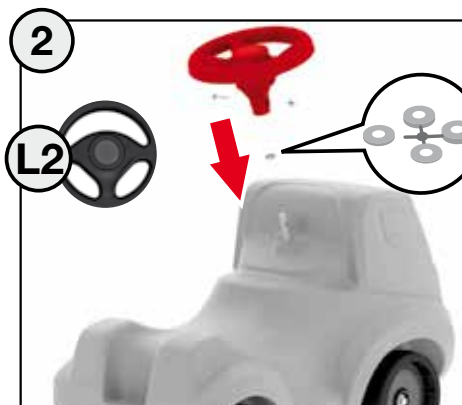

---NORTH & SOUTH AMERICA only---

180 days warranty

From the date of purchase + guaranteed spare part service

The warranty does not cover damages caused by improper use or neglect

WARNING

- CHOKING HAZARD - Small parts, Danger of being swallowed. Contains small parts in non assembled state. Must be assembled by adults.
- If toy is defective stop using it, repairs may only be carried out by adults.
- Adult supervision required.
- Never use near steps, slopes, driveways, hills, roadways, alleys or swimming pool areas.
- Always wear shoes.
- Never allow more than one rider.
- The use of protective gear and safety helmet is highly recommended.
- Conforms to the requirements of ASTM Standard Consumer Safety Specification on Toy Safety, F 963.