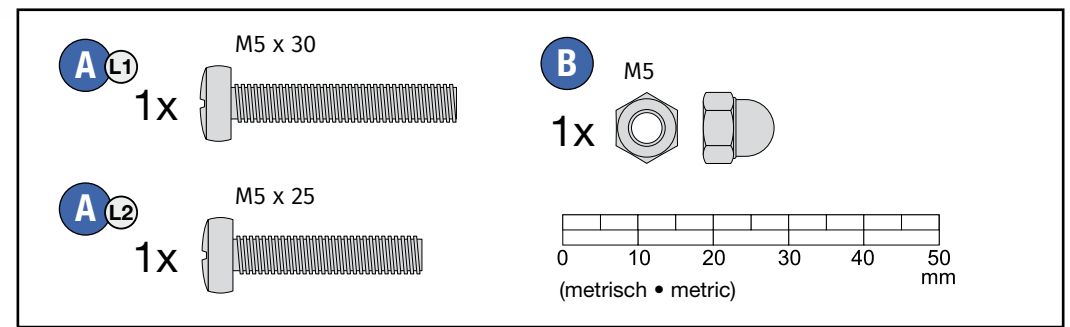

rolly toys Kundendienst Deutschland:

Tel: +49 (0) 95 68 / 856-142

Fax: +49 (0) 95 68 / 856-183

e-mail: service@rollytoys.de

2021/01

112.000.800.00