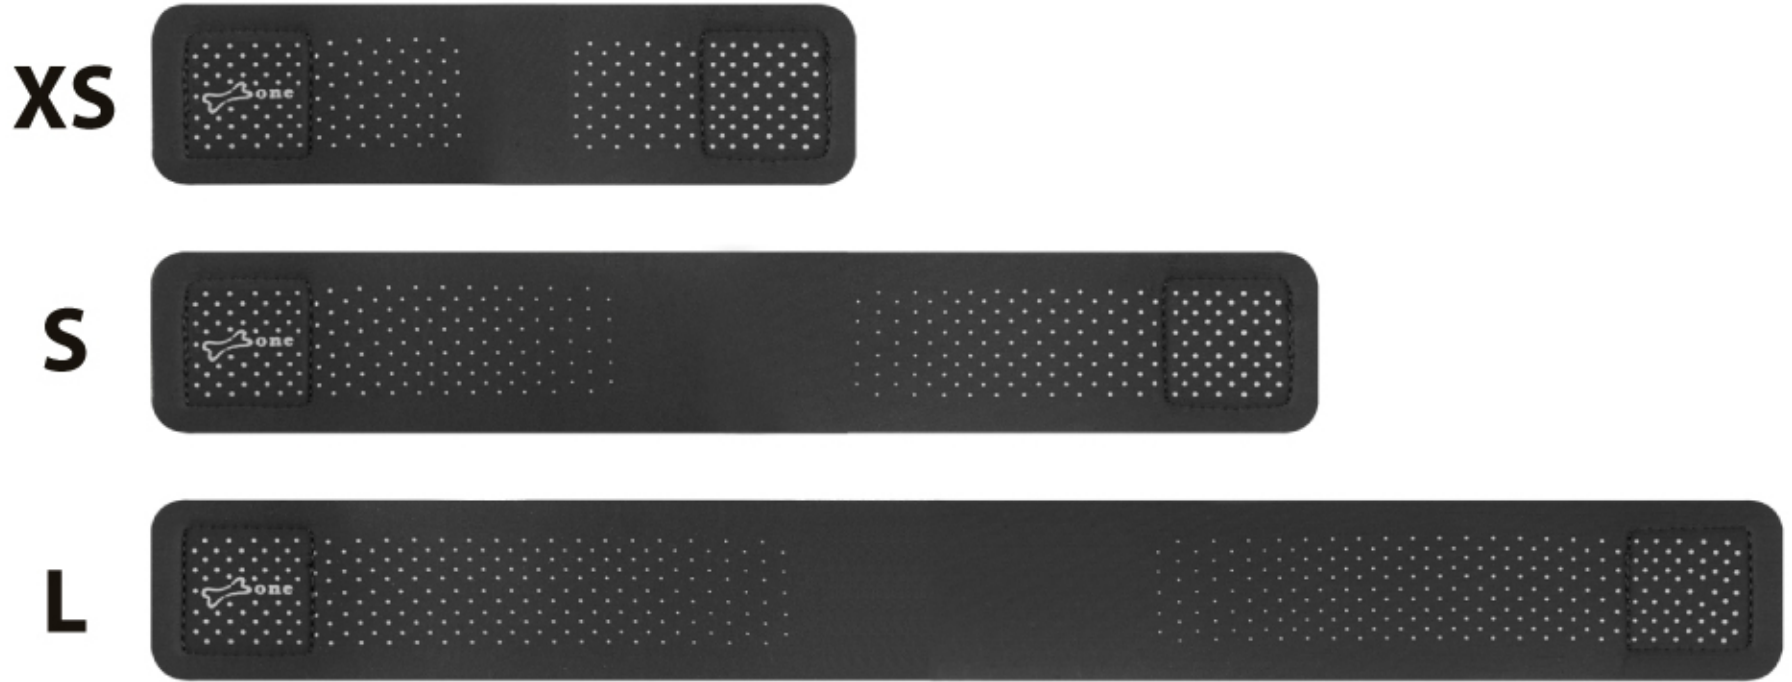

Phone Installation Guide

Arm / Wrist Size Chart

XS

18-25cm / 7.1"-9.8"

S

20-27cm / 7.9"-10.5"

L

27-42cm / 10.5"-16.5"

Combo

All 3 Sizes Included