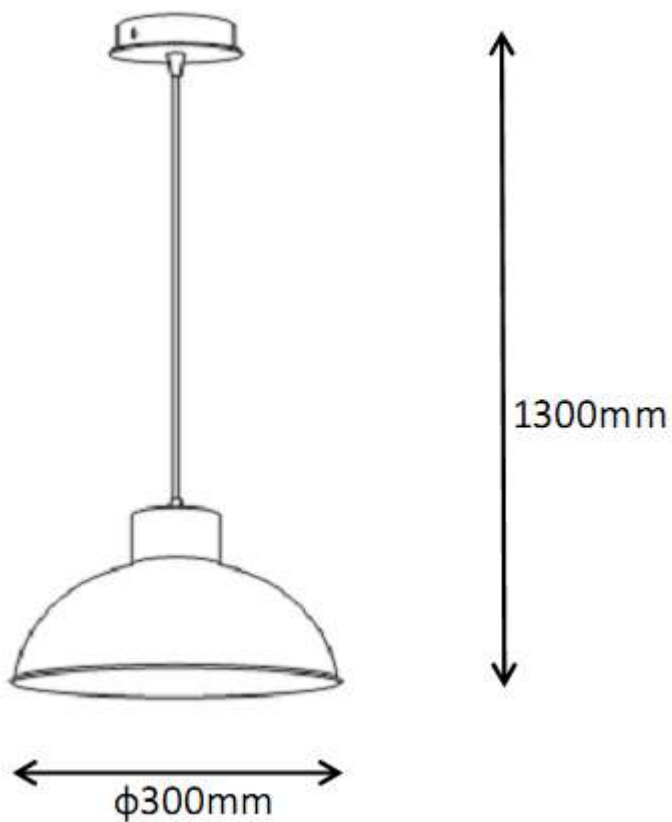

Line drawing of the item (with outline dimensions)

Item number: 31456/30/31

Installation drawing (the same as it in its instruction manual)

Technical details

materials used:	steel	
color:	31	white
dimmable and how is the fixture dimmable:		
size:	Height:	130cm
	Length:	
	Width:	D30cm
	Net Weight:	1.1kgs
power requirements:	220-240V~50HZ	
bulb type and maximum Wattage:	E27	Max.60w
number of bulbs:	1XE27	
IP degree:	IP20	