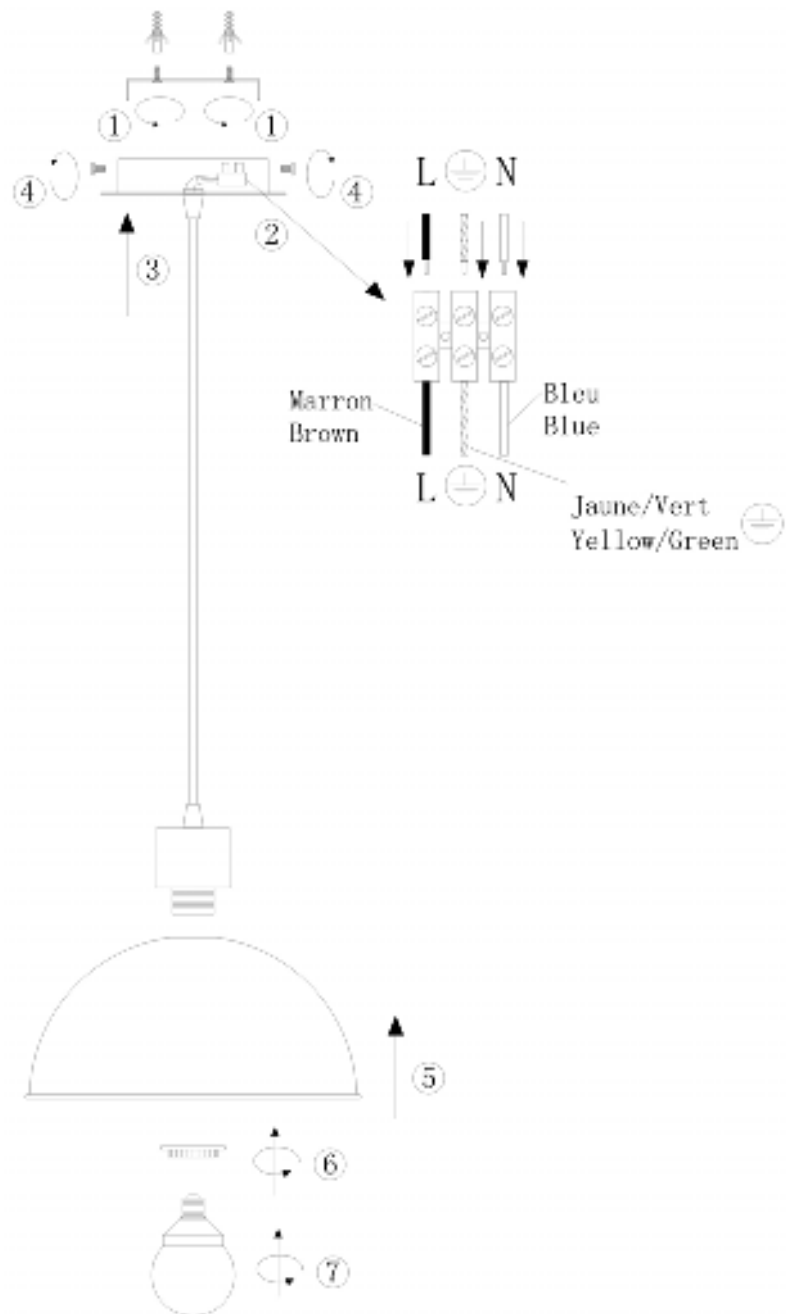

Line drawing of the item (with outline dimensions)

Item number: 31456/30/31

Installation drawing (the same as it in its instruction manual)

Technical details

materials used:	steel	
color:	31	white
dimmable and how is the fixture dimmable:		
size:	Height:	130cm
	Length:	
	Width:	D30cm
	Net Weight:	1.1kgs
power requirements:	220-240V~50HZ	
bulb type and maximum Wattage:	E27	Max.60w
number of bulbs:	1XE27	
IP degree:	IP20	