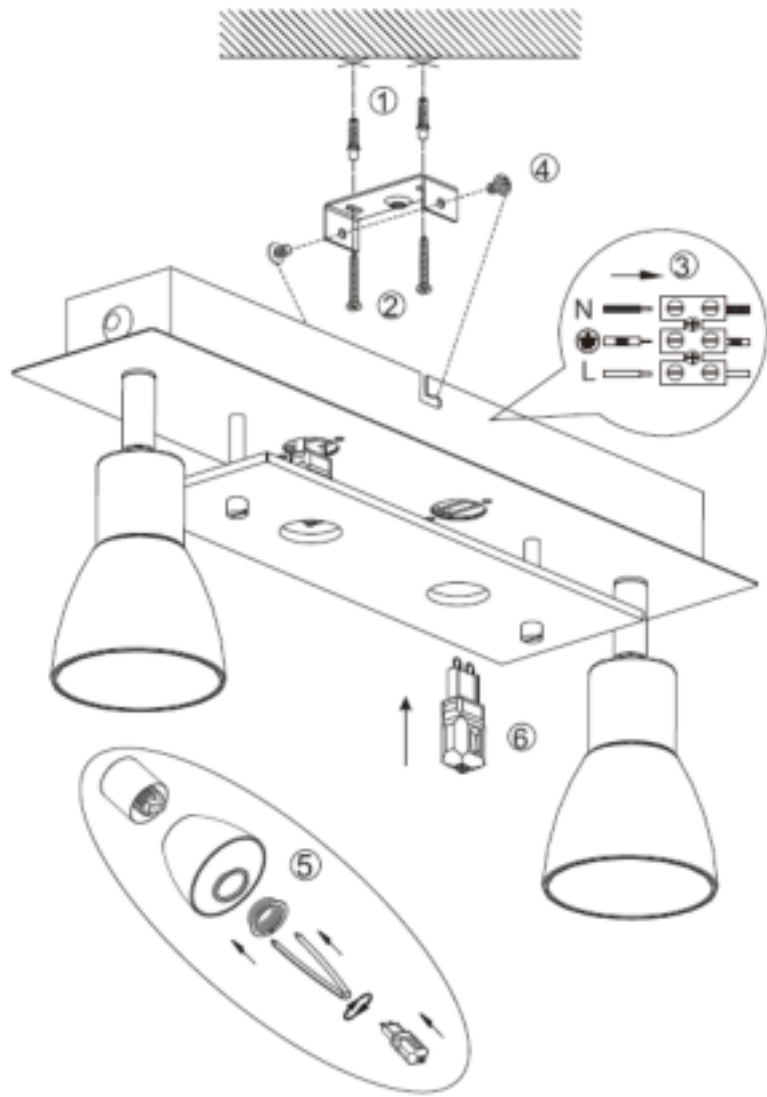

Item number: 26992/12/12

Technical details

Materials used:	metal
Color:	Satin Nickel
Dimmable and how is fixture dimmable	NO
Size:	Height: 16.8cm
	Length: 37cm
	Width: 7.5cm
	Net weight: 0.9kg
Power requirements:	220-240V~50Hz
Bulb type and maximum wattage:	G9 LED Max.2.5W
Number of bulbs:	4XG9
IP degree:	IP20