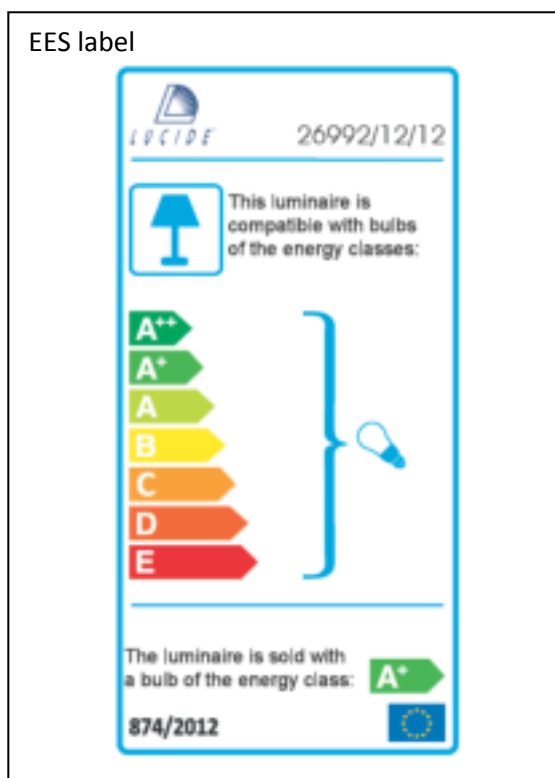

Garantiebestimmungen:

Lucide NV garantiert für einen Zeitraum von 2 Jahren ab Kaufdatum und Kauf durch den Endkunden, dass das gelieferte Produkt frei von Material- und Herstellungsfehlern ist, sofern das Produkt gemäß der Bedienungsanleitung installiert und gewartet wird.
Von der Garantie ausgenommen: 1. Gebrochene Glasteile der Fassung werden nur innerhalb von 14 Tagen ab Kauf durch den Endkunden ersetzt. 2. Normaler Verschleiß, Verfärbungen aufgrund des normalen Gebrauchs. 3. Beschädigungen aufgrund externer Ursachen wie Feuer, Wasser, unsachgemäße Nutzung/ Installation oder Wartung des Produkts.
Kunden müssen das defekte Produkt/Teil und den Originalkaufbeleg einsenden, um Garantieansprüche geltend zu machen.

Other languages of the manual and further explanations can be found on our website.