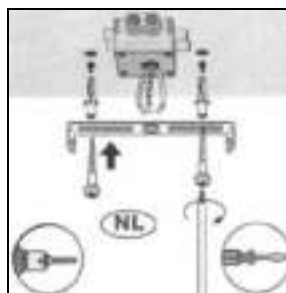

Item number: 26992/12/12

Technical details

Materials used:	metal
Color:	Satin Nickel
Dimmable and how is fixture dimmable	NO
Size:	Height: 16.8cm
	Length: 37cm
	Width: 7.5cm
	Net weight: 0.9kg
Power requirements:	220-240V~50Hz
Bulb type and maximum wattage:	G9 LED Max.2.5W
Number of bulbs:	4XG9
IP degree:	IP20