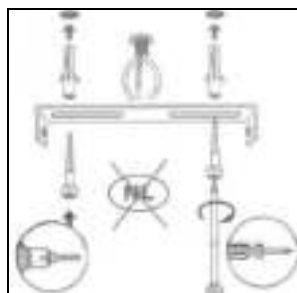

Item number: 26992/12/12

Technical details

Materials used:	metal
Color:	Satin Nickel
Dimmable and how is fixture dimmable	NO
Size:	Height: 16.8cm
	Length: 37cm
	Width: 7.5cm
	Net weight: 0.9kg
Power requirements:	220-240V~50Hz
Bulb type and maximum wattage:	G9 LED Max.2.5W
Number of bulbs:	4XG9
IP degree:	IP20