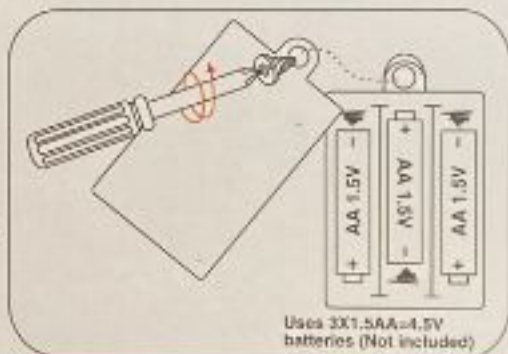

4

**WARNING!** Children under 36 months should not use this product. This product contains small parts, eating can lead to suffocation.  
**WARNING!** This is a generic food with warm water and mild detergent to clean the play set accessories for safety.  
 The toys by adults assembled. Read the instructions on the package diagram. Specifications, colors and contents may be related to differences in kind, please prevail in kind! Information on the packaging should be retained for future reference