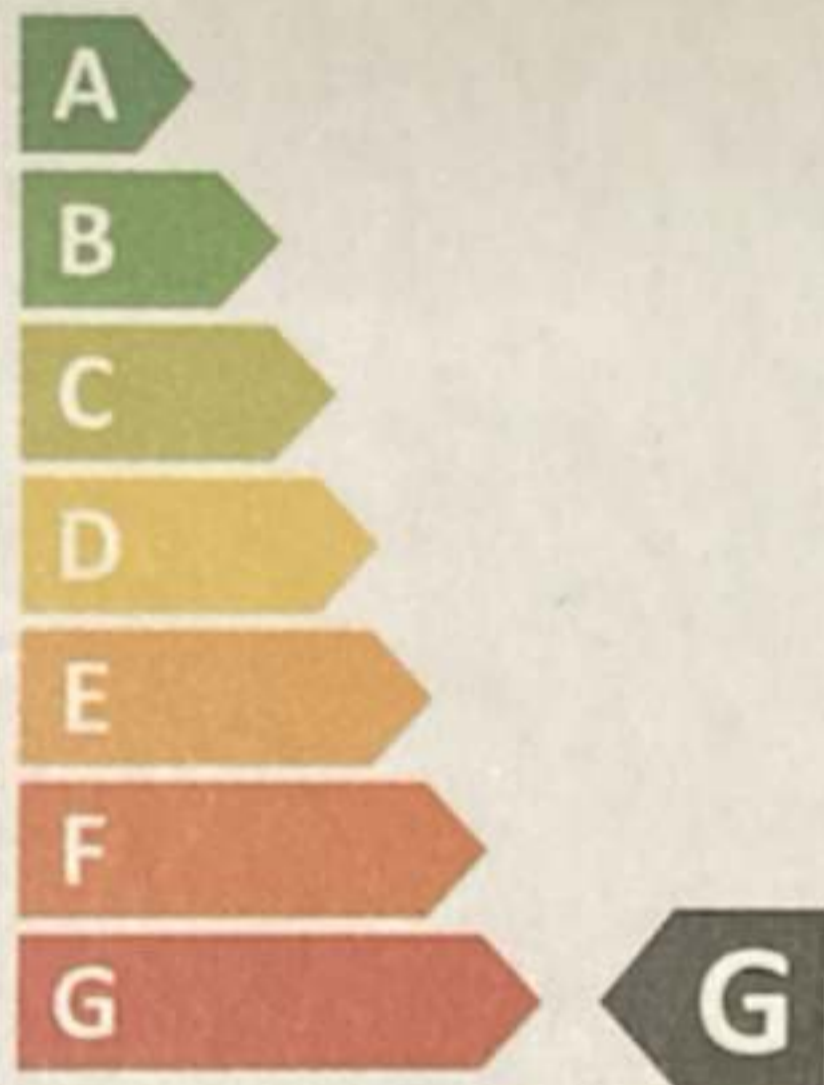

INNRR

3

kWh/1000h

Made in China
© Innr Lighting B.V. 2021

Innr Lighting B.V.
IBRS 1232,
1200 WB,
The Netherlands
Tel. +31 (0)35 744 0388

Energy consumption per light source used in this product