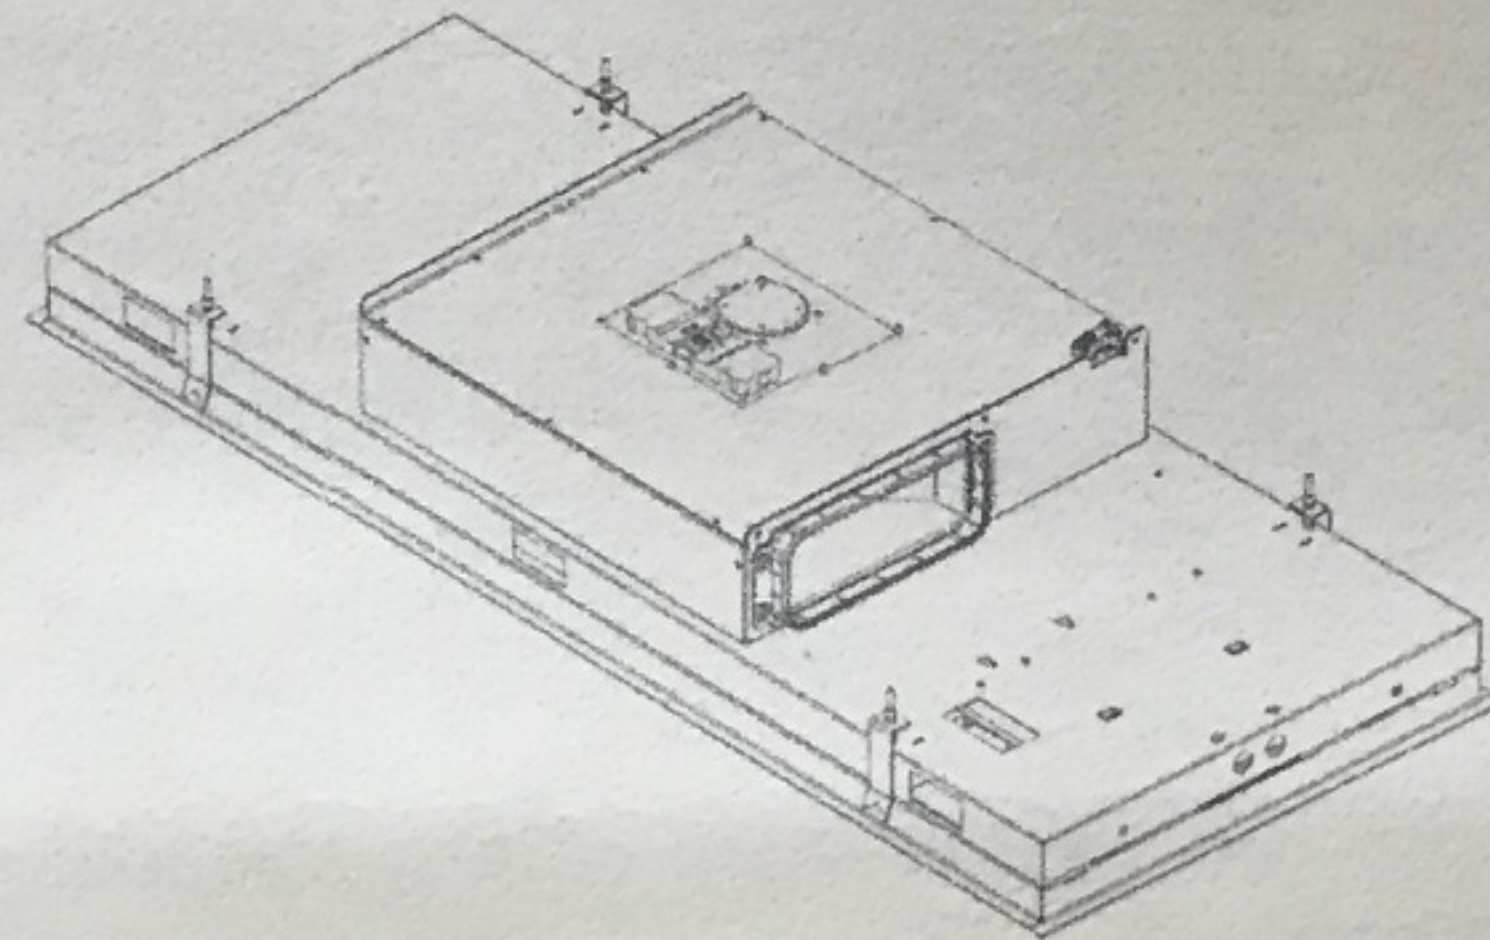

NOVY

Pureline Compact 120 cm zwart led
Pureline Compact 120 cm noir led
Pureline Compact 120 cm schwarz led
Pureline Compact 120 cm black led

04/05/2022

6822 / v19

SN02350619

5 414425 195466

6822 / v19

6822 / v19