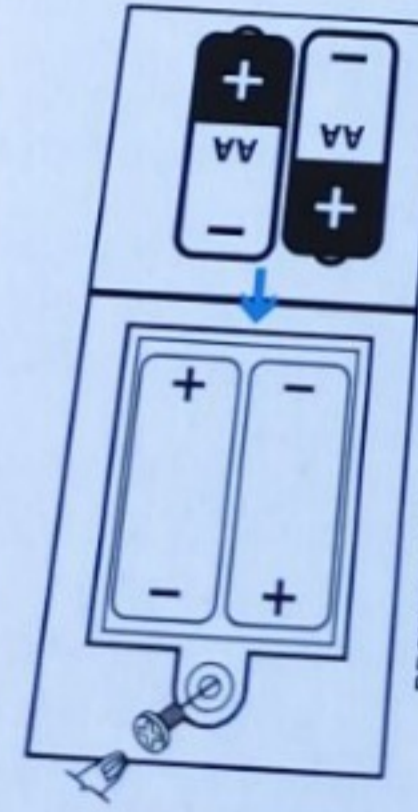

CONTENTS LIST

X120

CONTENTS LIST

X120

CONTENTS LIST

X120

REQUIRES 2XAA 1.5V BATTERIES (NOT INCLUDED)

IMPORTANT! READ THESE INSTRUCTION CAREFULLY AND KEEP FOR FUTURE REFERENCE.

- Instruction for removing / inserting batteries
- Open the bottom of the train.
- Carefully remove battery compartment.
- Using a screwdriver, unfasten the screw securing the cover of the compartment.
- Remove cover.
- Insert 2 X AA batteries, ensuring these are at the correct polarities.
- Replace the cover.
- Fasten screw, ensuring cover is securely sealed.