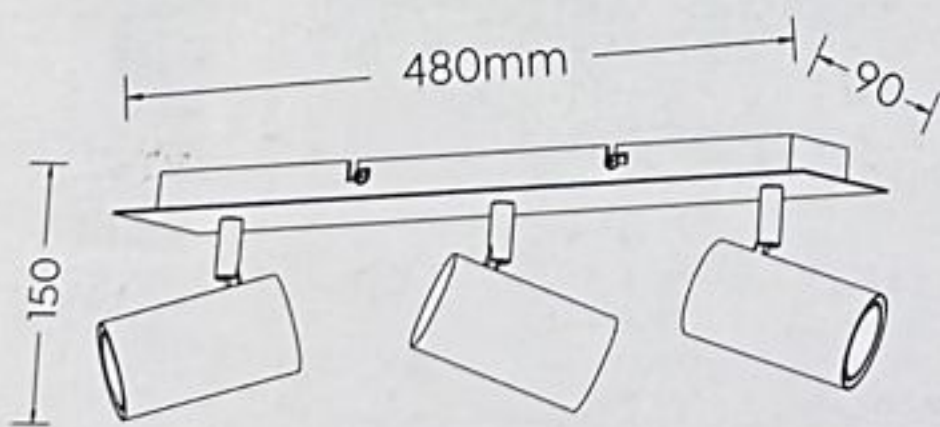

 **TRIO**
LIGHTING FOR YOU

802400304

[trio-lighting.com/
802400304](http://trio-lighting.com/802400304)

MARLEY

230V~50Hz
excl. 3x GU10 - max. 35W
⊕ class I

www.trio-lighting.com