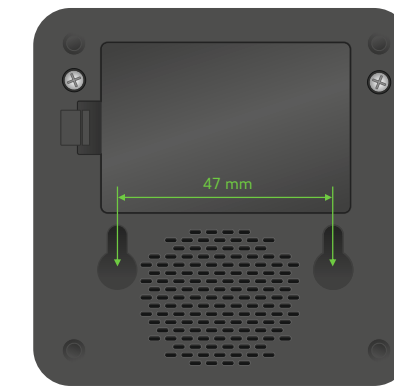

Measurements

WIRELESS DOORBELL KIT
DB3000-P1C2B