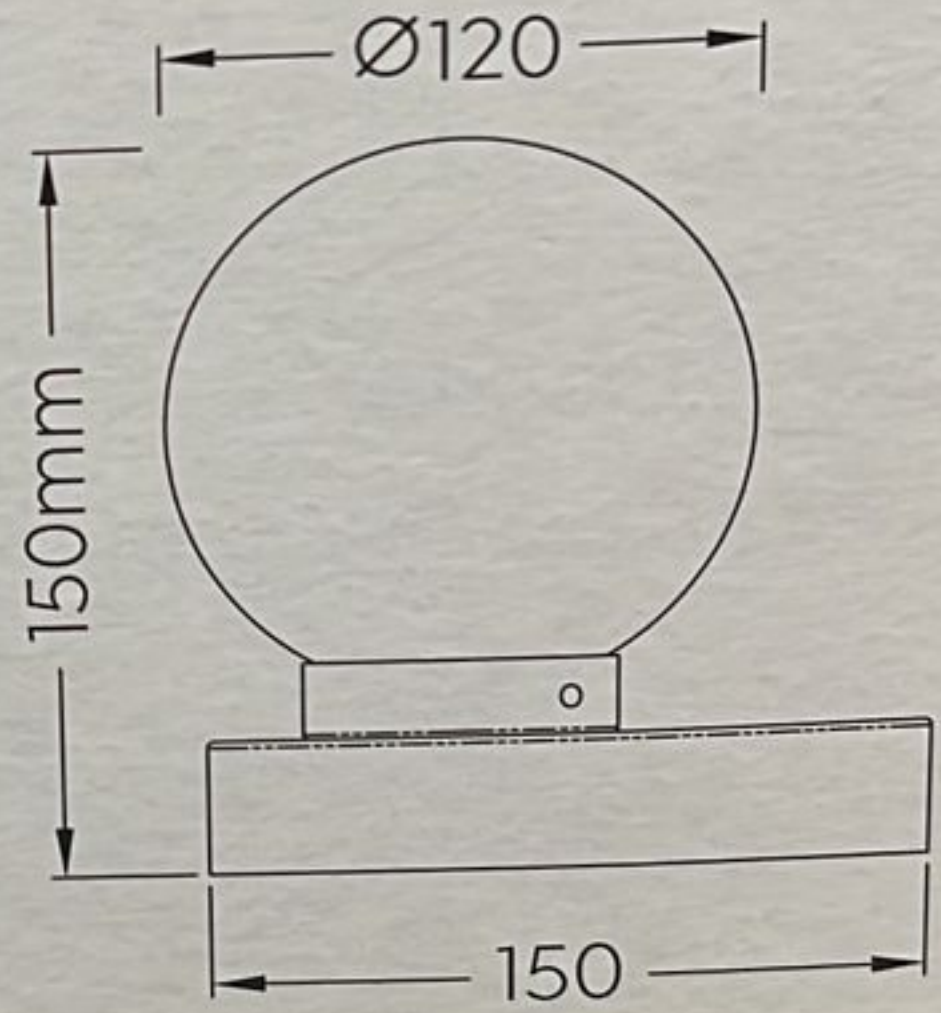

TRIO

LIGHTING FOR YOU

5900011-07

5900011-32

trio-lighting.com/
5900011-07

DAVI

230V~50Hz
excl. 1x E14 - max. 40W

class II