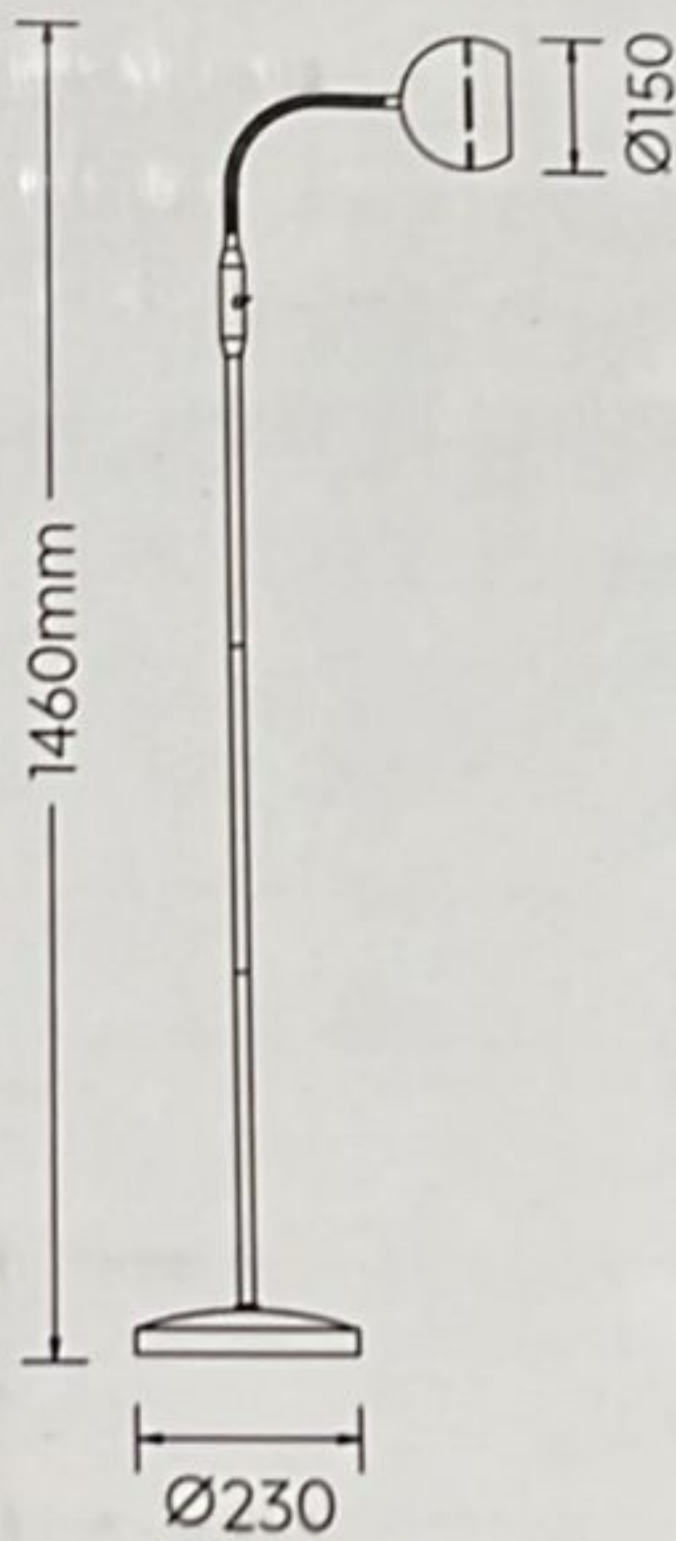

**TRIO**  
LIGHTING FOR YOU

4 017807 507416

**413300107**

**FLETCHER**

230V~50Hz  
excl. 1x E14 - max. 10W

class II

trio-lighting.com/  
413300107

www.trio-lighting.com