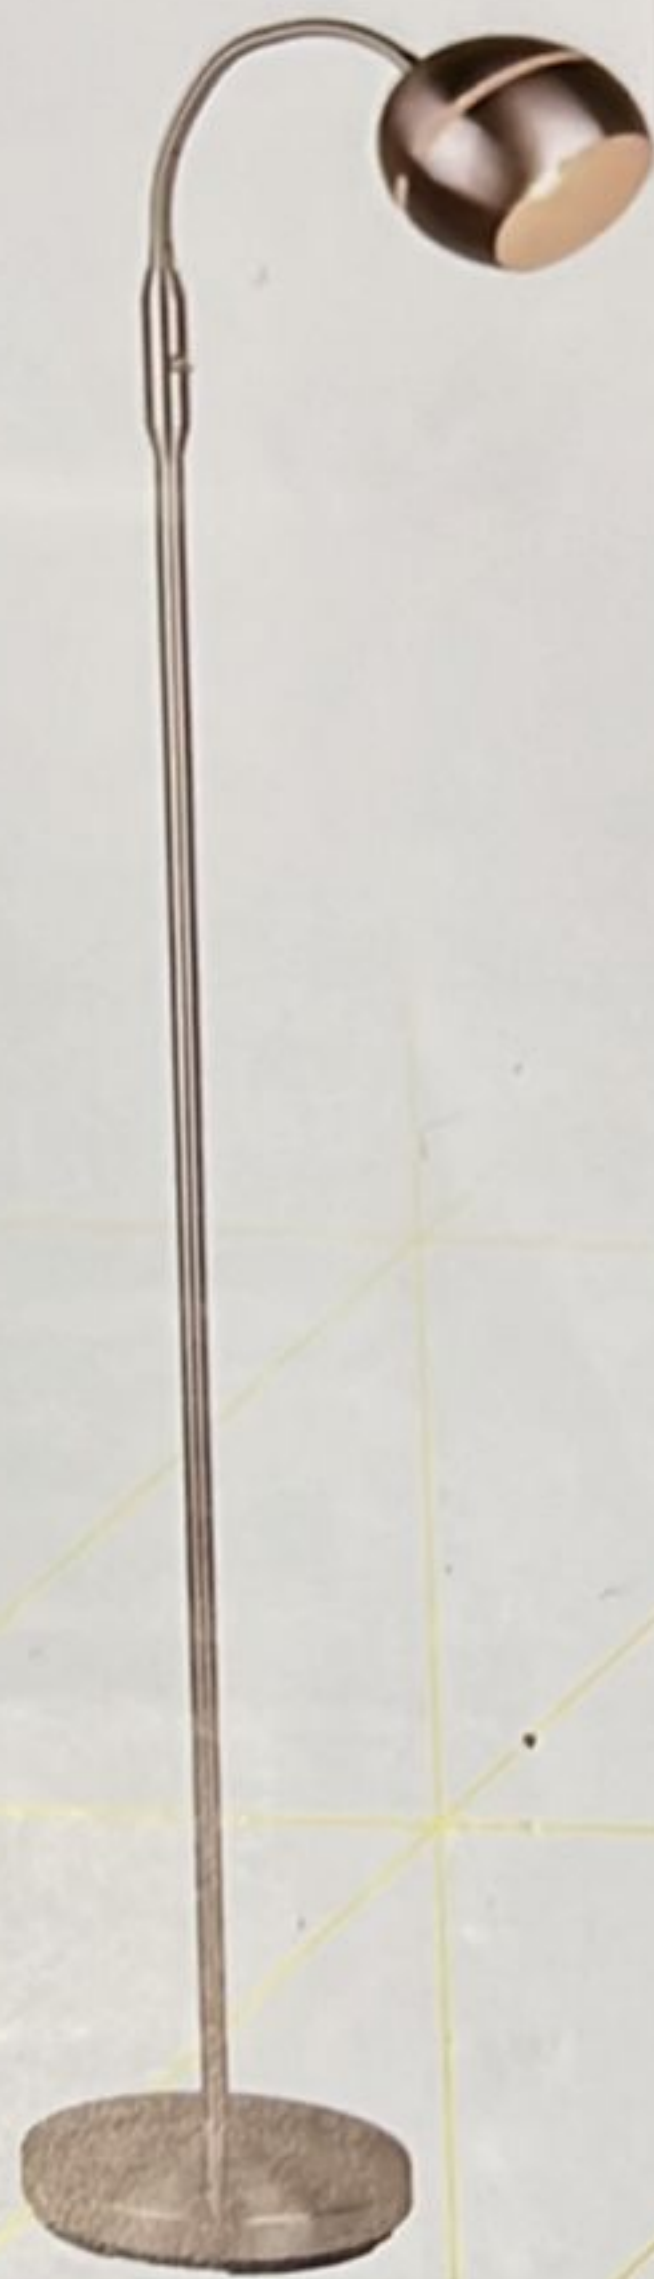

**TRIO**  
LIGHTING FOR YOU

4 017807 507416

**413300107**

**FLETCHER**

230V~50Hz  
excl. 1x E14 - max. 10W

class II

trio-lighting.com/  
413300107

www.trio-lighting.com