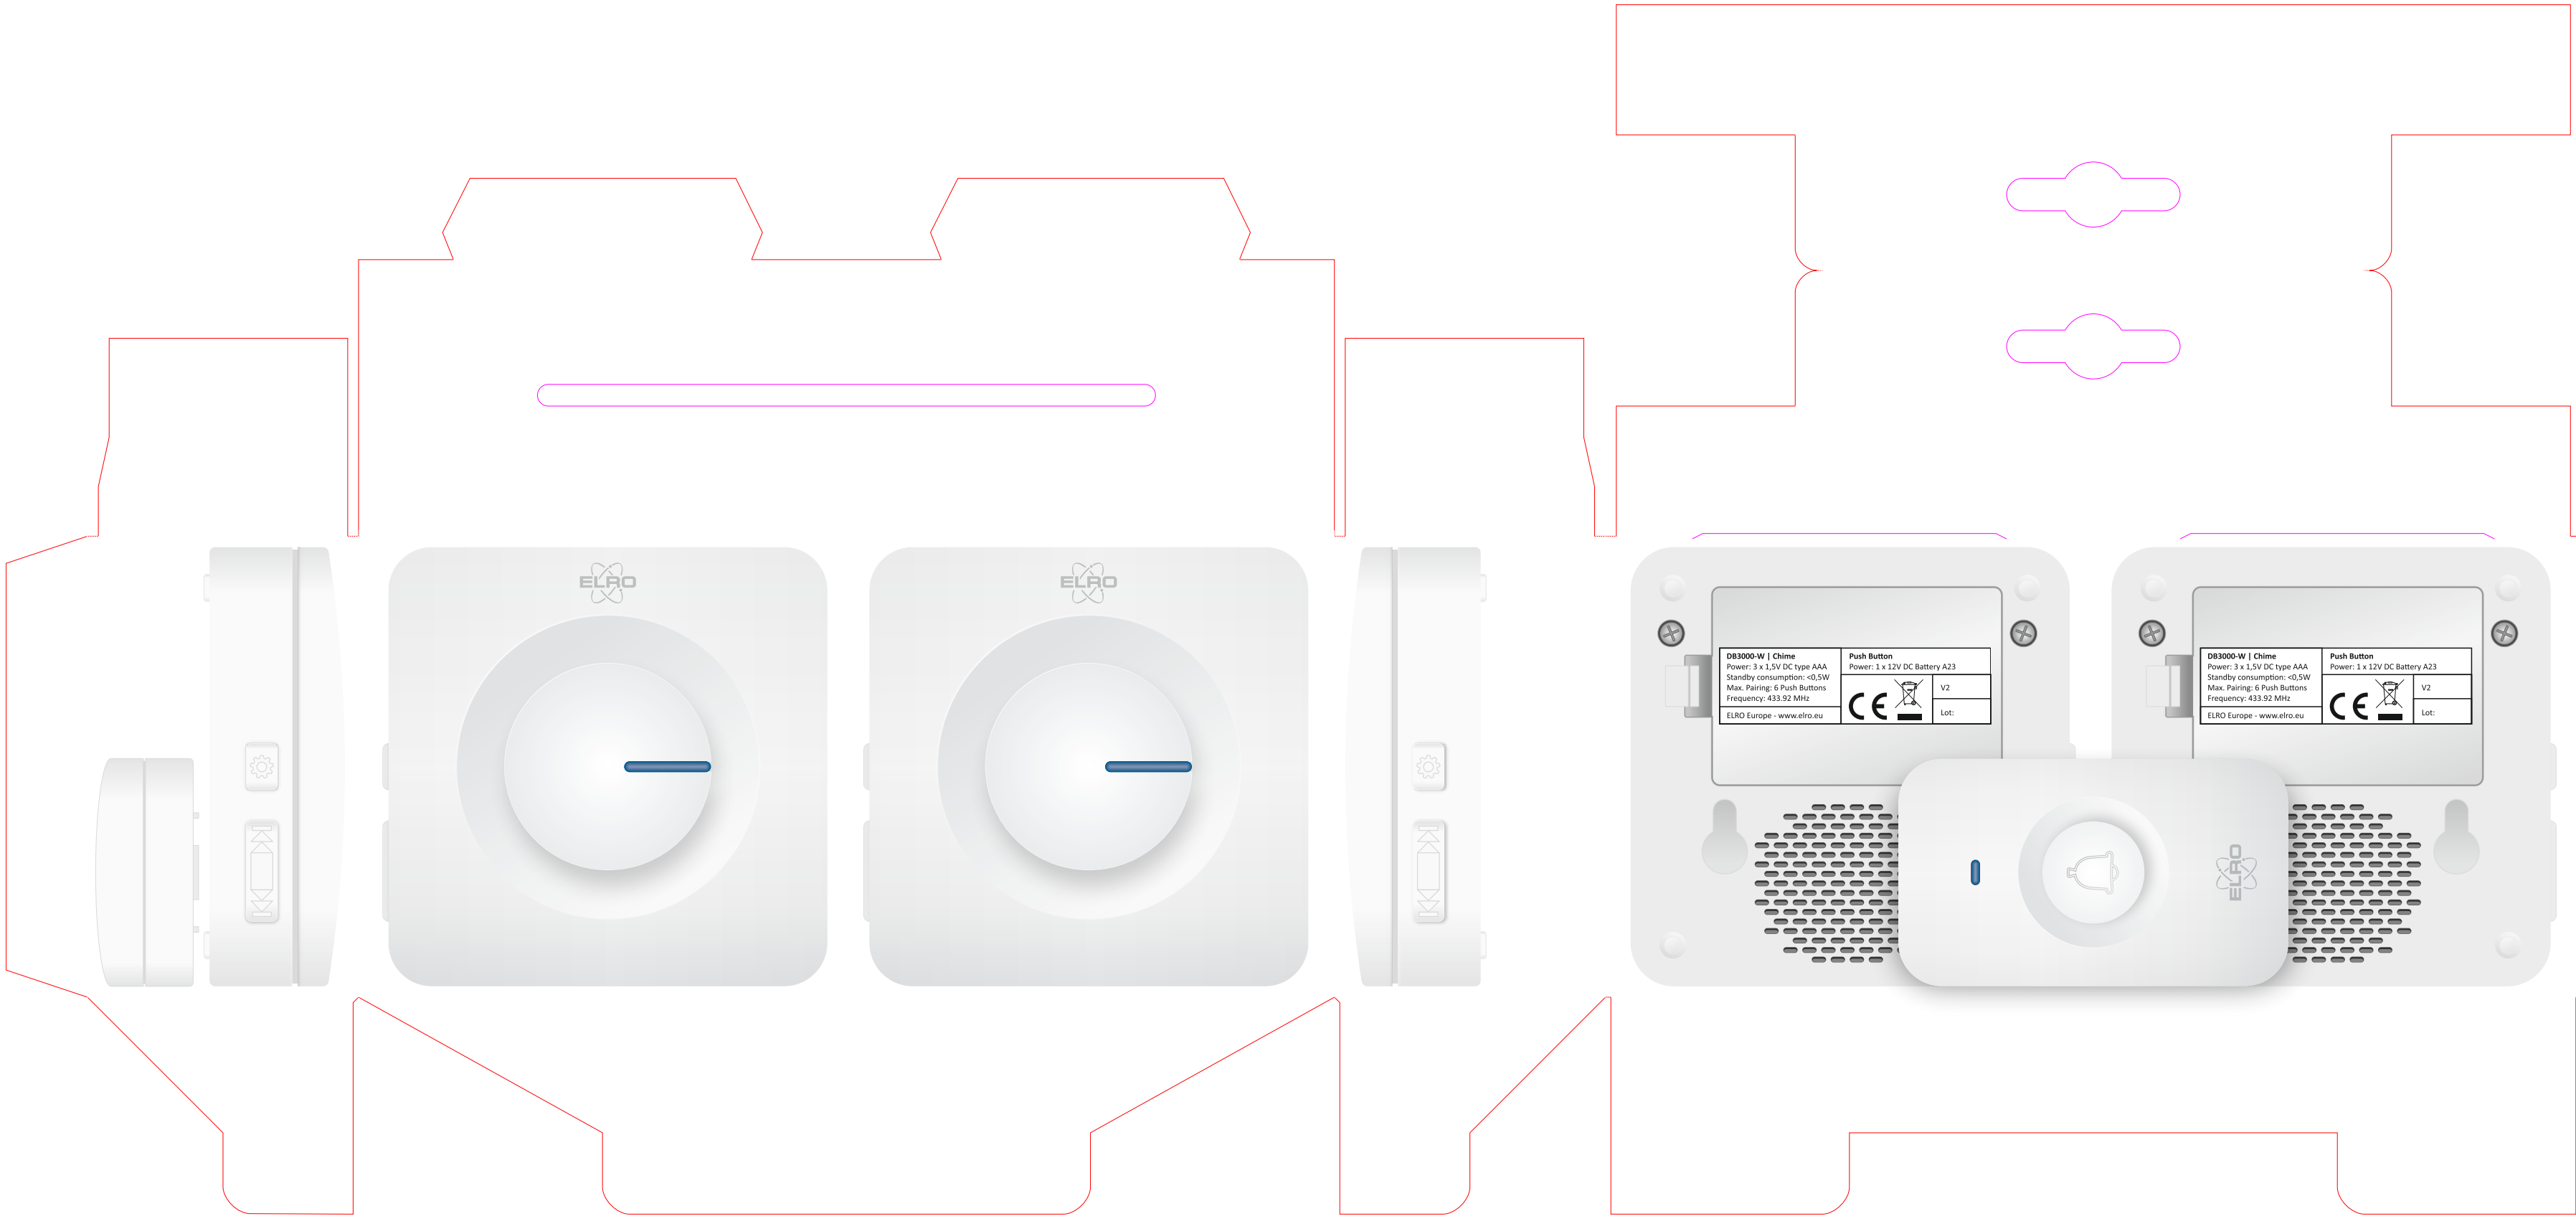

64 chimes

433MHz

**Measurements**

**WIRELESS DOORBELL KIT**  
 DB3000-P1C2W

ELRO

ELRO

<b>DB3000-W   Chime</b>	<b>Push Button</b>
Power: 3 x 1.5V DC type AAA	Power: 1 x 12V DC Battery A23
Standby consumption: <0.5W	
Max. Pairing: 6 Push Buttons	
Frequency: 433.92 MHz	
ELRO Europe - www.elro.eu	Lot:

<b>DB3000-W   Chime</b>	<b>Push Button</b>
Power: 3 x 1.5V DC type AAA	Power: 1 x 12V DC Battery A23
Standby consumption: <0.5W	
Max. Pairing: 6 Push Buttons	
Frequency: 433.92 MHz	
ELRO Europe - www.elro.eu	Lot: