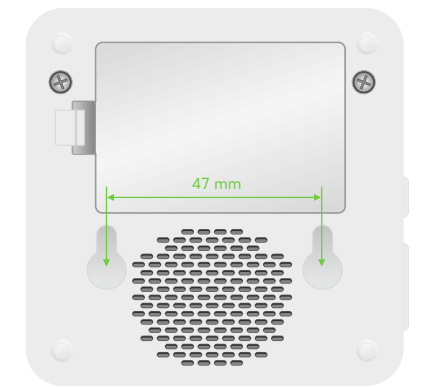

Measurements

WIRELESS DOORBELL KIT
DB3000-P1C2W