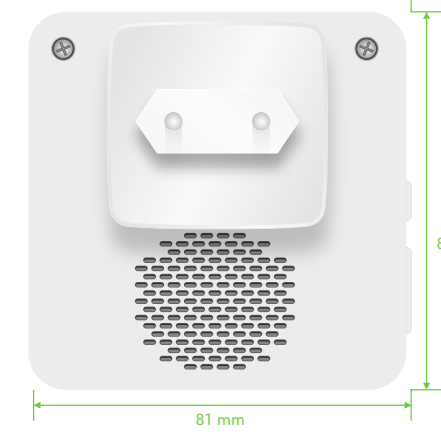

Document	: DB3000PL-P1C2W	Laurens Verdurmen
Revision nr.	: V5	Artwork Manager
Revision date	: 21-06-2021	Cosa Connects B.V.
Carton type	: -----	
Contact	: Benice Zhu _ Shenzhen MakeTop	
Size (mm)	: (h) 85 x (w) 180 x (d) 80 (excl. hanger)	

Lot number instruction
Lot number YXX = starting date of production
Y = last digit of year
X = week nr. x 2
Example: production starts in 2018, week 2,
lot number will be 804
8 = last digit of 2018. 04 = week 2 x 2

ELRO Europe
Postbus 9607 - Box E800
1006 GC Amsterdam - The Netherlands
GUARANTEE | www.elro.eu

WIRELESS DOORBELL KIT
DB3000PL-P1C2W

Measurements