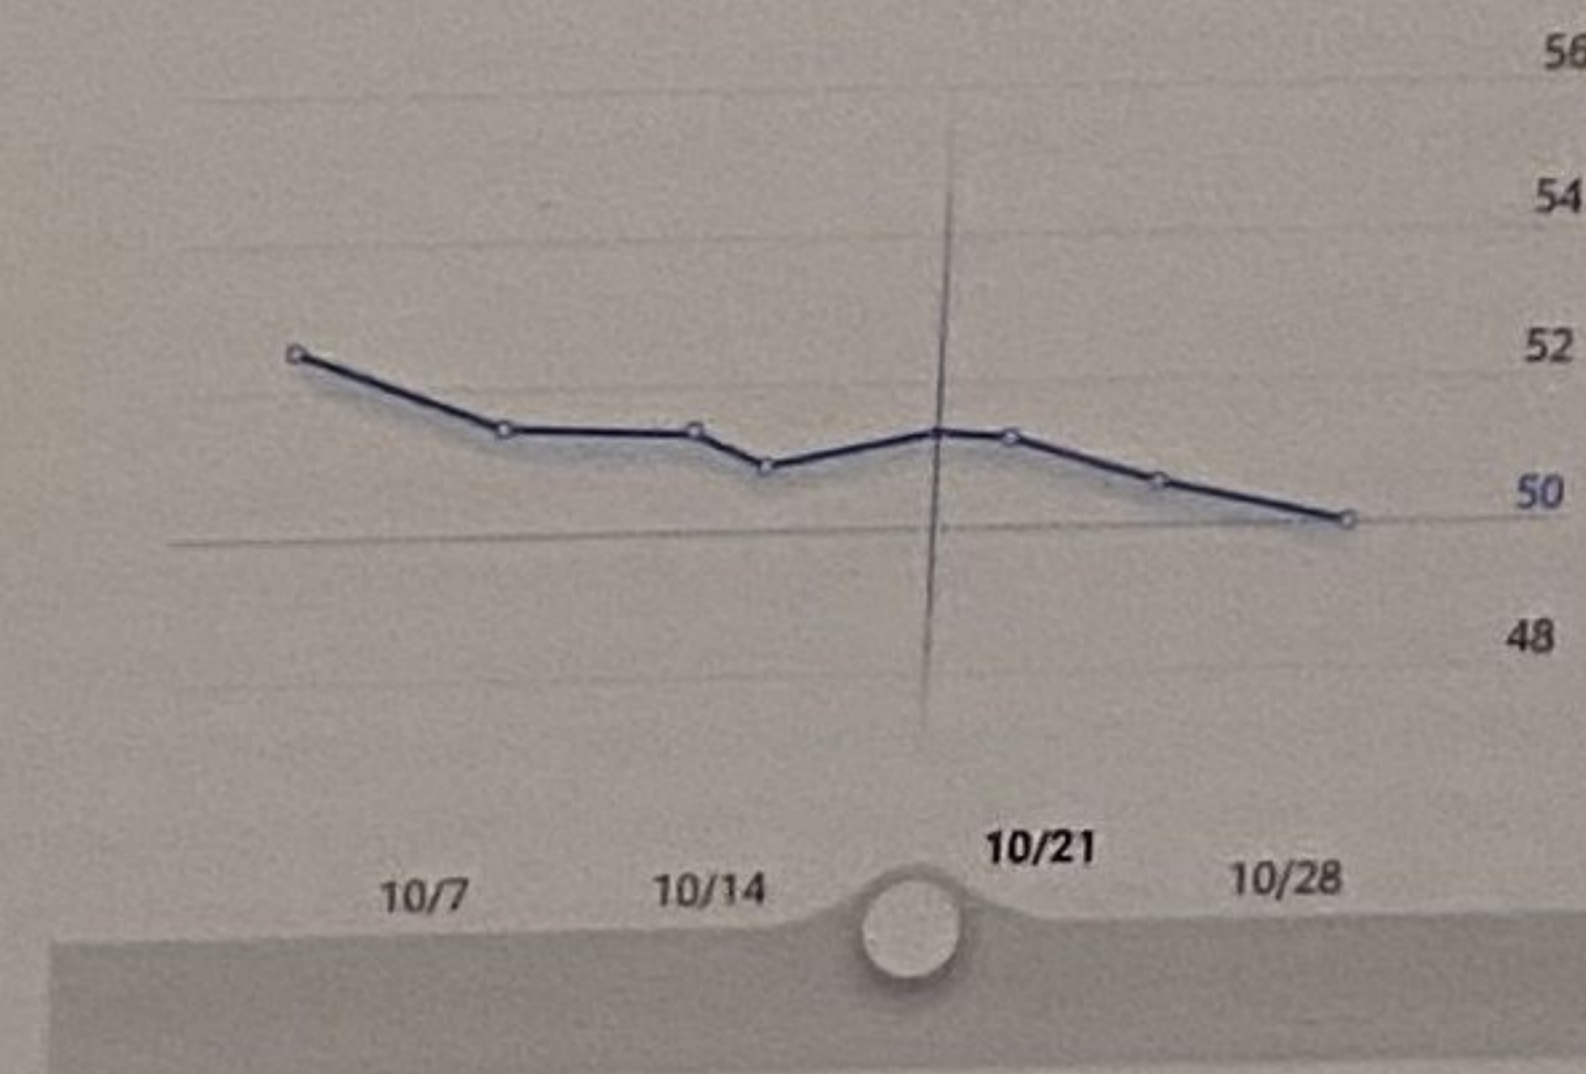

## Detailed Body Composition Analysis

BMI  
**18.5**

Healthy

Body fat rate  
**20.3 %**

Skeletal muscul...  
**21.7 kg**

Visceral fat  
**1 Level**

Basal metabol...  
**1232 kcal/d**

Body water  
**59.3 %**

Bone mineral...  
**2.3 kg**

Protein  
**15.9 %**

Fat-free mass  
**41.1 kg**

Heart rate  
**68 bpm**

Normal

## Body composition

• Water content	30.6
• Protein	8.2
• Fat	10.5
• Bone mineral	2.3

Composition(kg) = water + protein + fat + bone mineral

October 18  
Avg **51.2** kg

Note: The images above are for reference only. The actual contents displayed on the app may change.