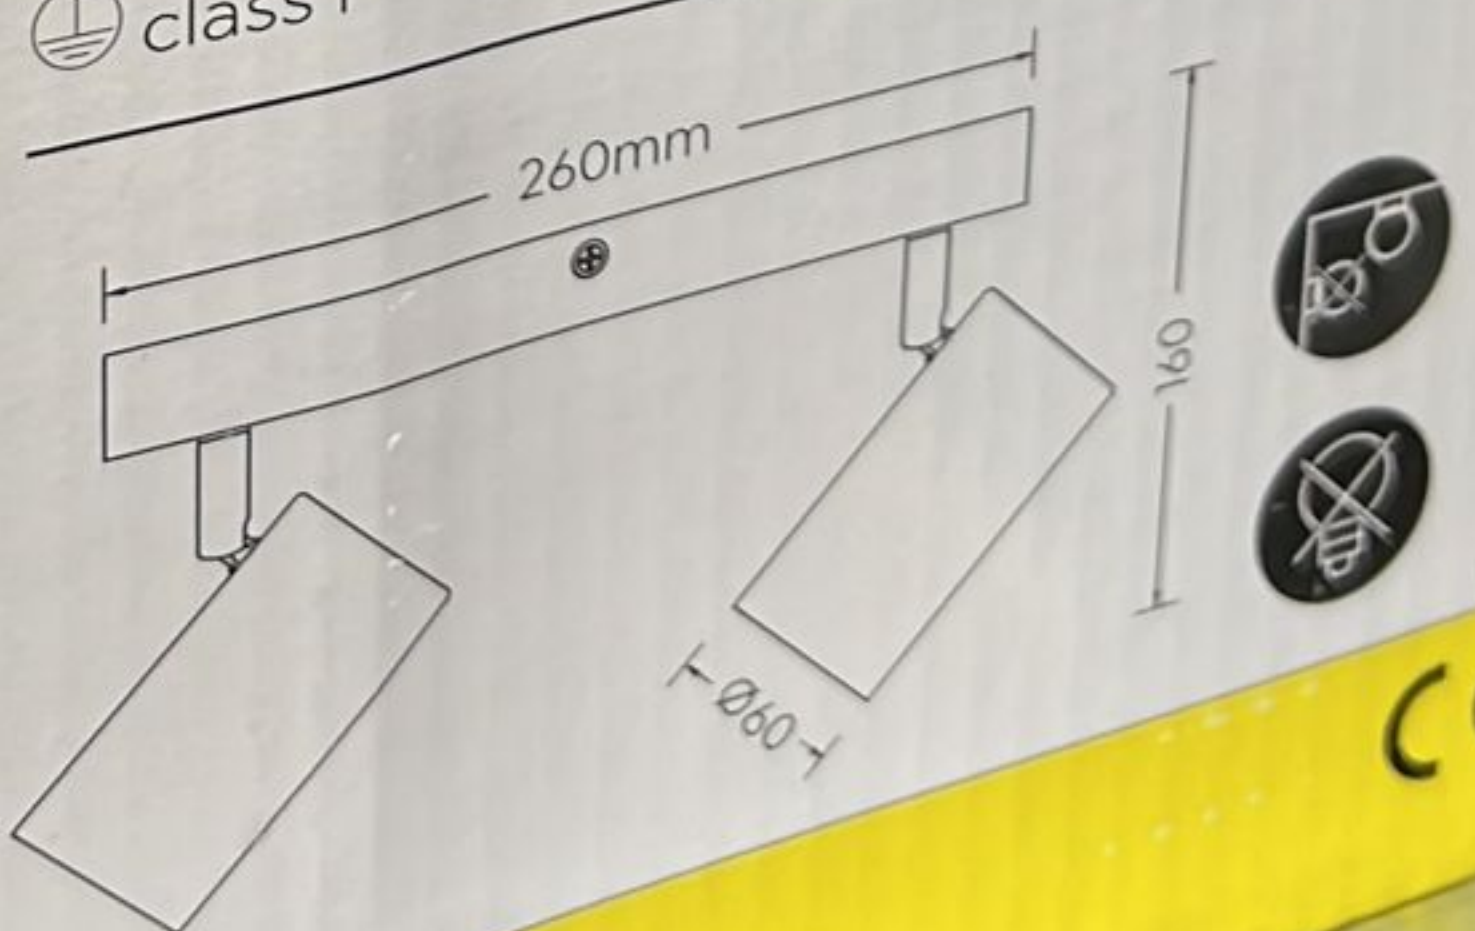

TRIO
LIGHTING FOR YOU

TRIO

LIGHTING FOR YOU

4 01 7807 487985
812400232

trio-lighting.com/
812400232

MARLEY

230V~50Hz
excl. 2x GU10 - max. 35W
Ⓛ class I

CE