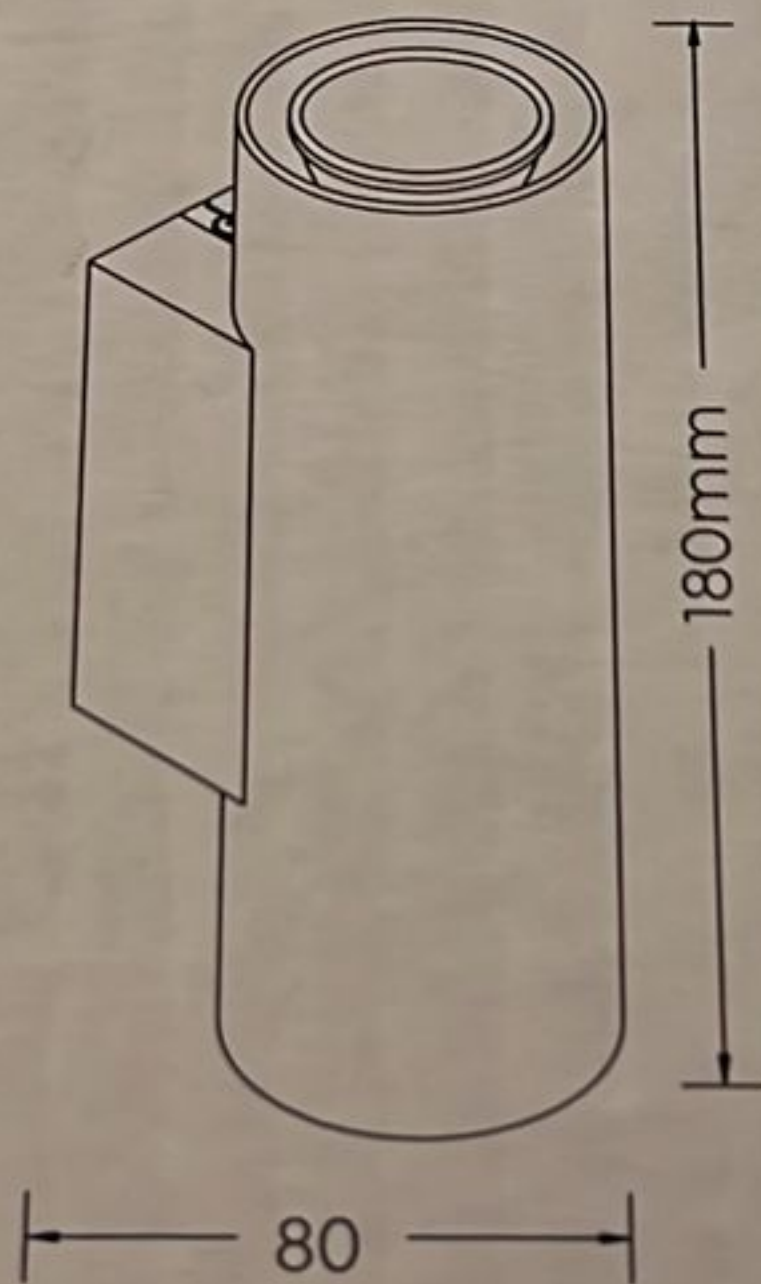

TRIO
LIGHTING FOR YOU

212400201

trio-lighting.com/
212400201

MARLEY

230V~50Hz

excl. 2x GU10 - max. 35W

 class I

www.trio-lighting.com