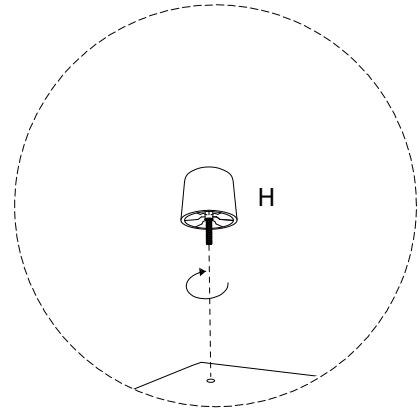

Warning icons and assembly instructions:

- A warning icon consisting of a triangle with an exclamation mark, pointing to a crossed-out power drill icon.
- A warning icon consisting of a triangle with an exclamation mark, pointing to a clock icon.
- 30'**
- A warning icon consisting of a triangle with an exclamation mark, pointing to a crossed-out person icon.
- 1**

1

B

x 1

H

x 4

2

C

x 1