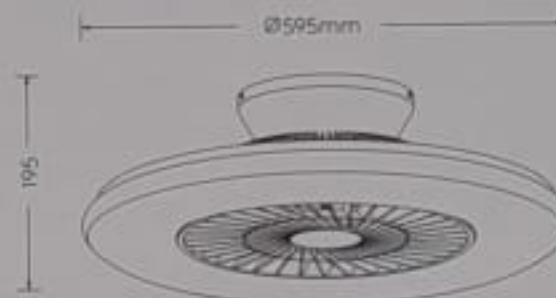

RL
live your light

LED
3000
lumen

3000lm
3000 K - 6500 K
+80 CRI
50000 H
15000h ON/OFF

VISBY

230V-50Hz
lx max. 40W Fan
incl. 1x LED 40W
class I

www.reality-leuchten.de

VISBY

Developed in Germany by
Made in PRC

R62402106