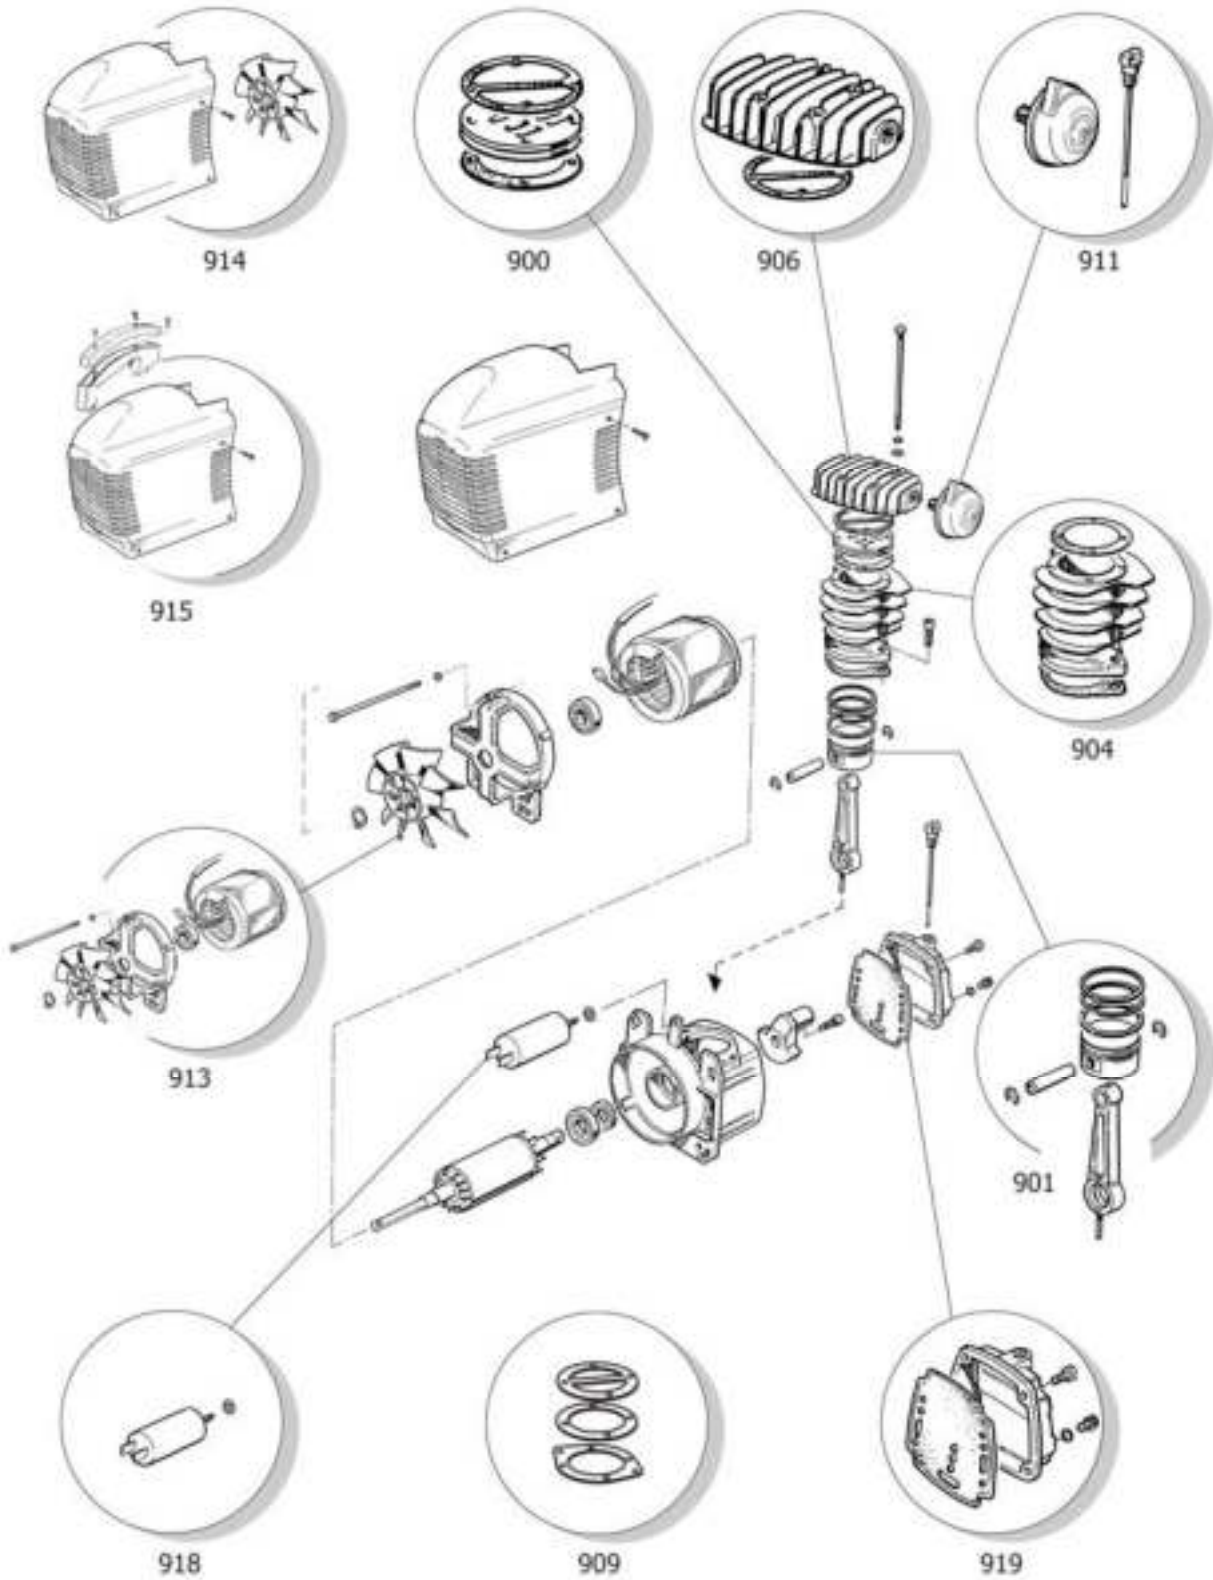

FCDV404STF516

D 211/8/50S

Pos	Component	MU	Multiplier
104	9083899	GRIP	PZ 1,0
105	9048131	CHECK VALVE	PZ 1,0
106	9047098	LINE COCK	PZ 1,0
107	9047079	CONDENSATE DRAIN COCK	PZ 1,0
108	9051314	PRESSURE REDUCER	PZ 1,0
109	9052181	PRESSURE GAUGE	PZ 1,0
109	9052231	PRESSURE GAUGE	PZ 1,0
110	9414010	RELIEF VALVE	PZ 1,0
112	9050548	NIPPLE/ELBOW	PZ 1,0
117	9069116	KNOB	PZ 1,0
127	9270006	RILSAN PIPE 4/6 BLACK	MT 0,3
131	9063084	COMPLETE PRESSURE SWITCH	PZ 1,0
132	9065097	POWER CABLE	PZ 1,0
145	9043228	DELIVERY PIPE	PZ 1,0
200	FC0000ESTF900	BARE PUMP	PZ 1,0
300	9421481	WHEELS/FEET MOUNTING KIT	PZ 1,0
486	9050613	PLUG	PZ 1,0

AFC99 - FC2

9415641

FCDV404STF516

BARE PUMP

Pos	Component	MU	Multiplier
900	9434A29	MPK VALVE PLATE FC-VDC	PZ 1,0
901	9433010	KIT CONROD FC2	PZ 1,0
904	9433040	CYLINDER KIT	PZ 1,0
906	9433060	KIT HEAD FC2	PZ 1,0
909	9433090	KIT PAPER GASKETS FC2	PZ 1,0
911	9433112	AIR FILTER KIT	PZ 1,0
914	9433147	CONVEYOR KIT	PZ 1,0
918	9432181	CONDENSER KIT	PZ 1,0
919	9433198	CASING COVER KIT	PZ 1,0