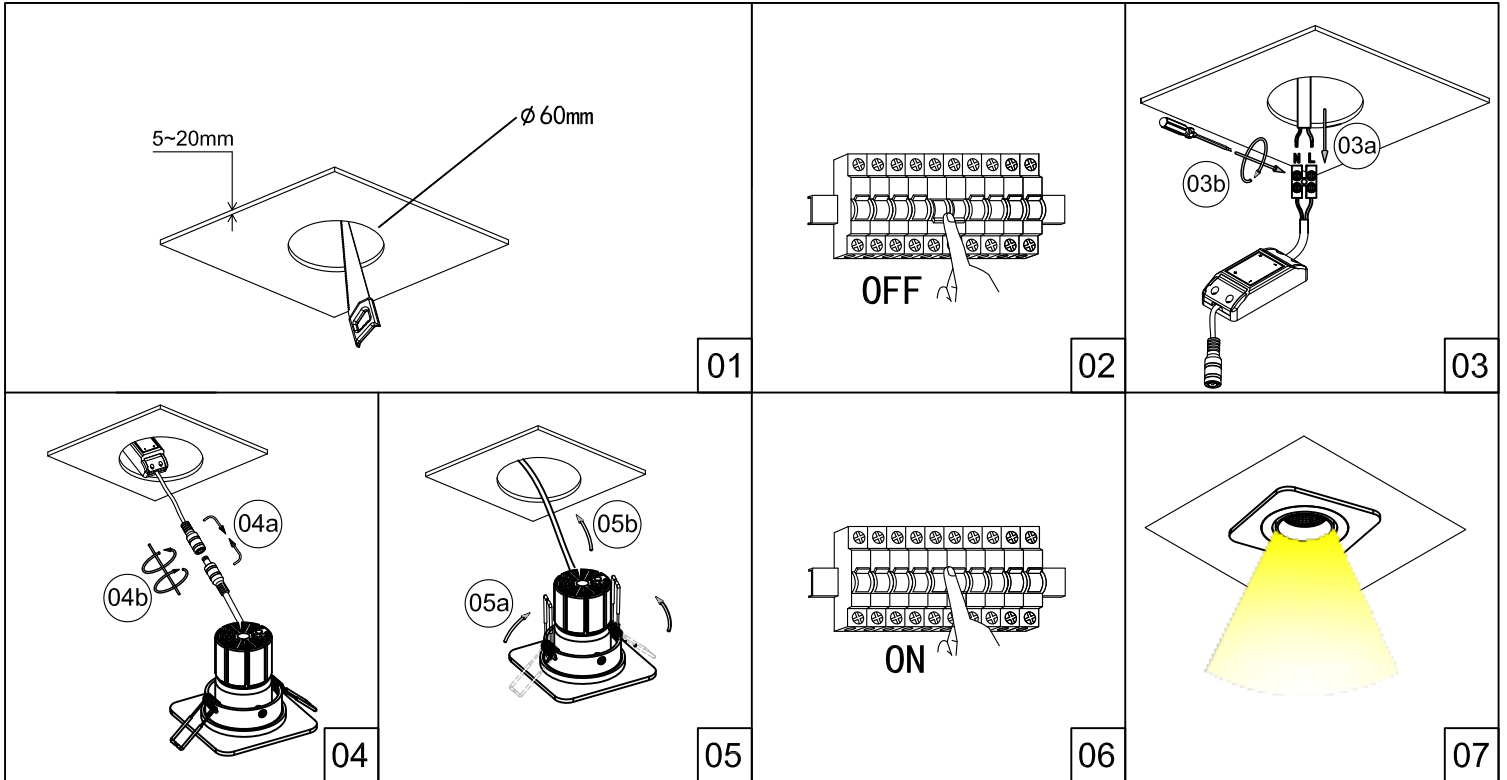

6090548749794

USER MANUAL
LED RECESSED SPOTLIGHT

- 01.MAKE HOLE PATTERN
- 02.SWITCH OFF MAIN
- 03.CONNECT POWER-SUPPLY TO THE MAIN
- 04.CONNECT LAMP TO POWER SUPPLY
- 05.HOLD SPRINGS
- 06.PUT LAMP INTO CEILING
- 07.SWITCH ON THE MAIN AND LIGHT ON

6090548749794
 D70×H85(mm)
 COB-5W
 open:Ø60mm

Lamp:CREE COB LED
 Color: 3000K
 Color rendering: Ra90
 Input: 220V-240V AC
 Current: Constant 500mA
 Frequency: 50/60Hz
 Watt: 5W
 Life span: 20,000hrs
 Operating temp: -20°C-+40°C
 Indoor use only
 IP20
 Dimmable: NO